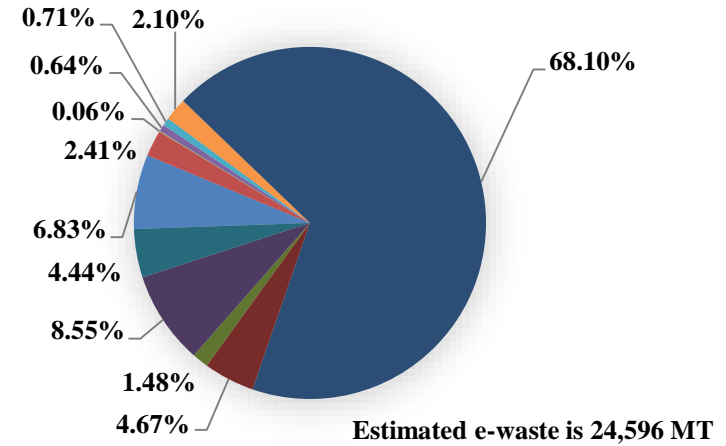

Distribution of E-Waste by #Devices in 2030