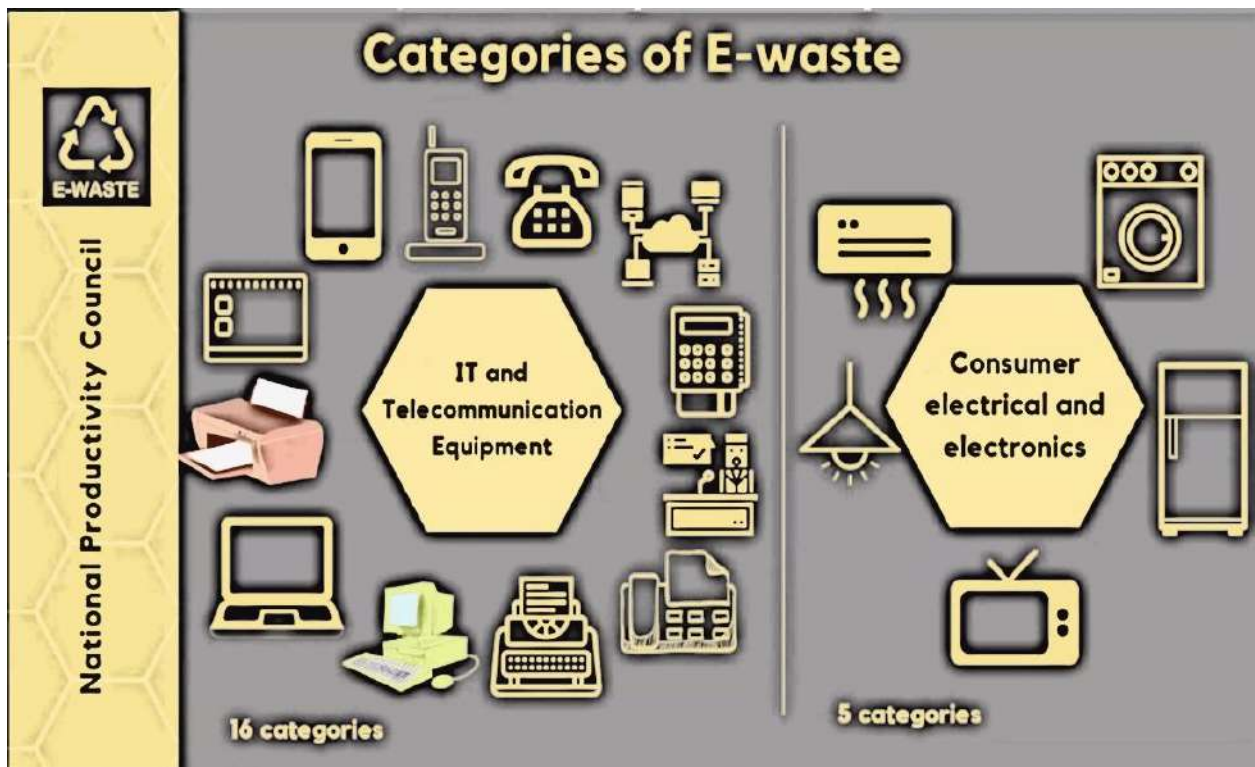

CHAPTER - 1

INTRODUCTION

1.1 Introduction

Electrical and electronics goods manufacturing and consumption in India is growing at a significant pace and the industry is recognized as one of the growth engines of the economy and is considered a champion sector by DPIIT, Ministry of Commerce and Industry, Government of India. The rapid technological growth in the field of electronics has made homes appliances and office equipment both affordable and easily available. Also, the increasing incomes, increasing women in the workforce is leading to increased purchase and use of electronic gadgets and household appliances.

On the other hand, the increase usage of e-goods is also leading to increased electrical and electronic appliances waste. To manage these waste scientifically Government of India promulgated E-waste (Management) Rules, 2016 wherein different types of electrical and electronic equipment are classified & listed in Schedule-I. In accordance with the classification of e-waste done as per the Waste Electrical and Electronic Equipment Directive (WEEE Directive) of the European Union. An illustrative classification of e-waste is shown in fig-1. To effectively implement these rules and manage e-waste by all stakeholders Central Pollution Control Board developed e-waste guidelines for different stakeholders including consumers, bulk consumers, refurbishers, dismantlers etc. for refurbish, recycle & reuse of e-wastes.

Figure 1.1: Categories of E-waste

In line with the e-waste rules and guidelines all state pollution control boards are required to undertake E-waste inventorization and this study is carried out for inventorying E-waste in Tamilnadu. Accordingly in this chapter the current state of e-waste generation in tamilnadu is profiled to comprehend the issues concerning inventorization.