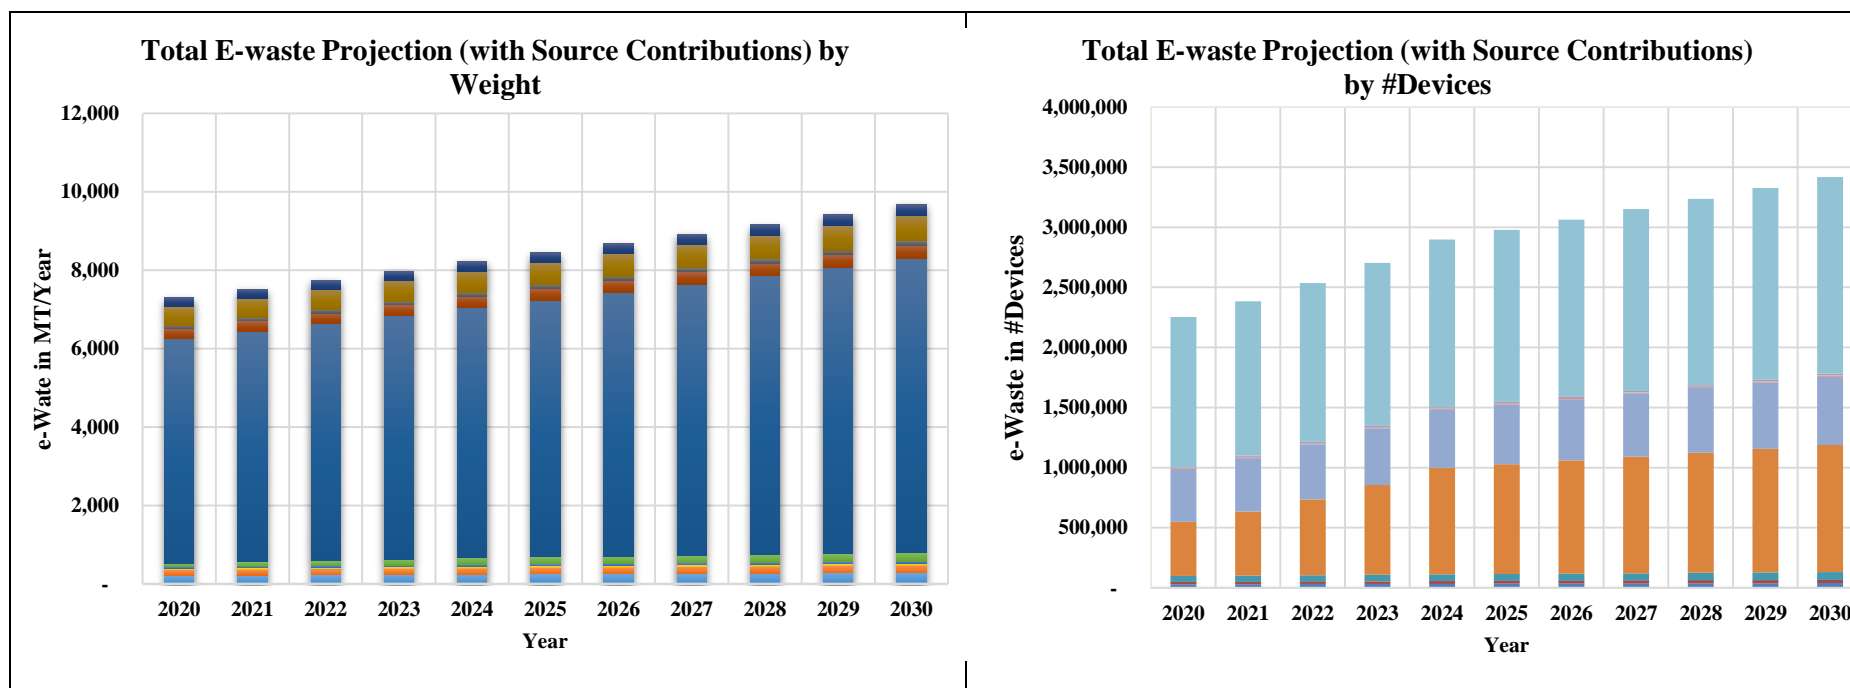

Estimated E-Waste Component Distribution as MT/year (only calculated for Recycler Data)

E-Waste Components	2020	2021	2022	2023	2024	2025	2026	2027	2028	2029	2030
Plastics	915	940	966	993	1,020	1,049	1,077	1,107	1,137	1,169	1,201
PCB	164	169	174	178	183	189	194	199	205	210	216
Ferrous	1,242	1,276	1,312	1,348	1,385	1,423	1,463	1,503	1,544	1,587	1,630
Non-ferrous	118	121	125	128	132	136	139	143	147	151	155
Glass	19	19	20	21	21	22	22	23	24	24	25
Thermocol & Packaging Material	-	-	-	-	-	-	-	-	-	-	-
Other Wastes	94	97	100	103	105	108	111	114	118	121	124
Total	2,553	2,623	2,696	2,771	2,847	2,926	3,007	3,090	3,175	3,262	3,352

E-waste Projection from 2020 to 2030