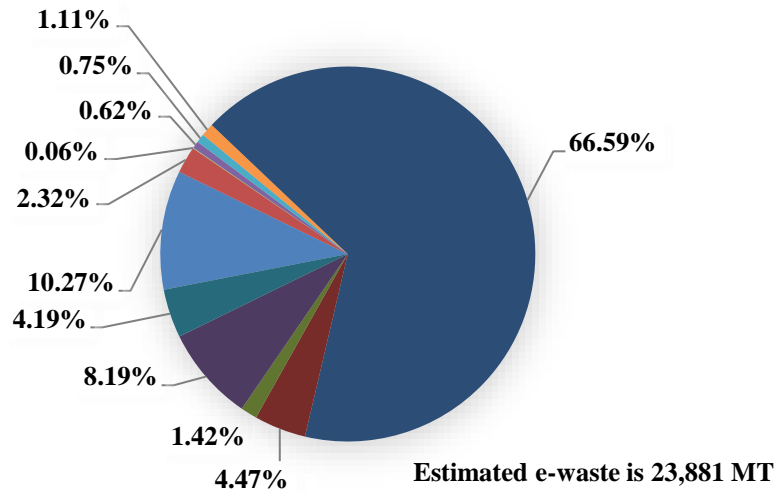

Distribution of E-Waste by #Devices in 2020