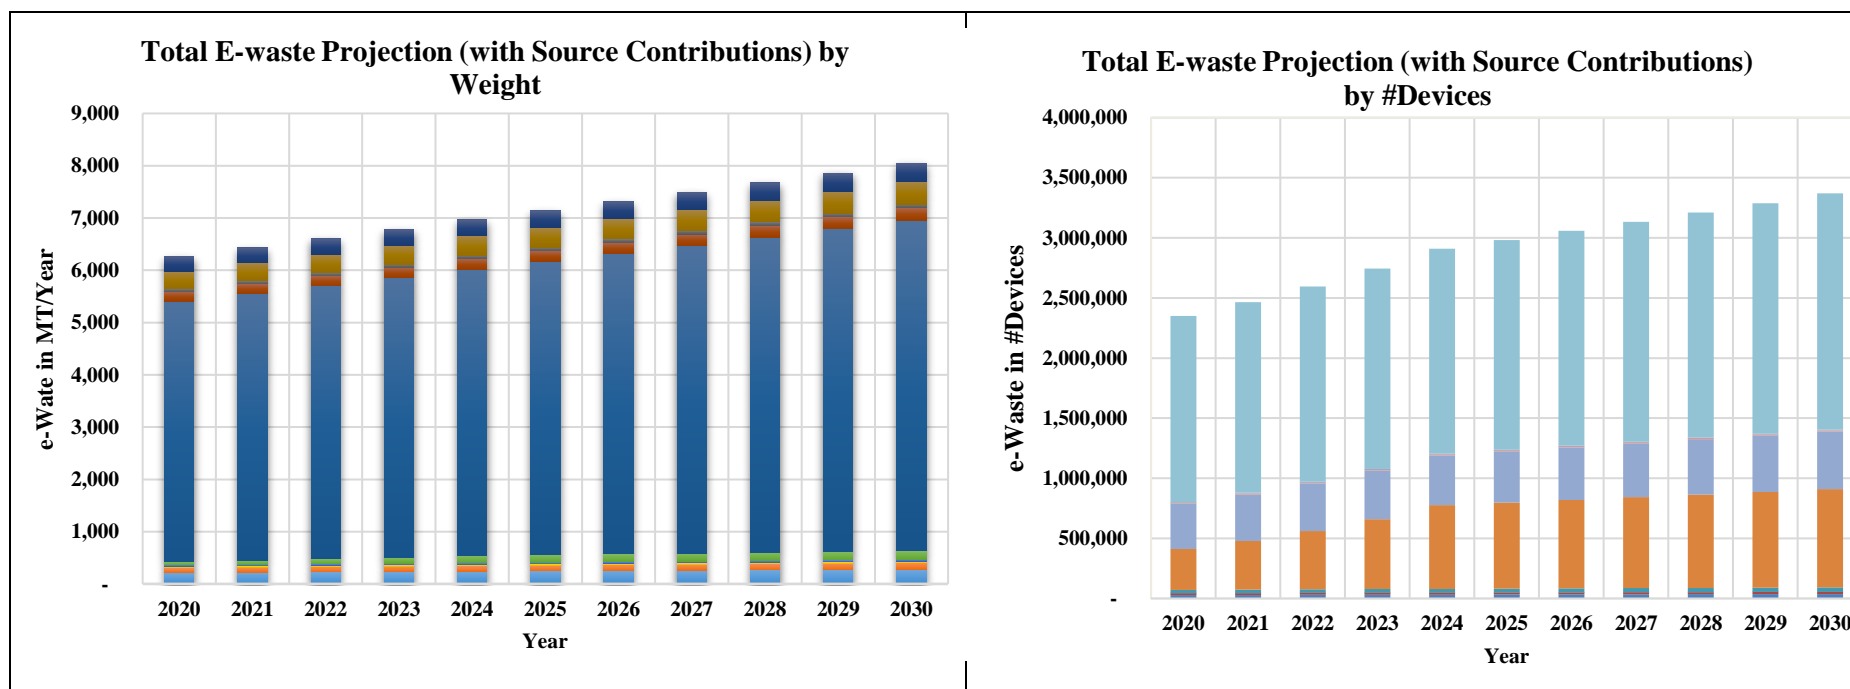

Estimated E-Waste Component Distribution as MT/year (only calculated for Recycler Data)

E-Waste Components	2020	2021	2022	2023	2024	2025	2026	2027	2028	2029	2030
Plastics	757	776	795	814	834	854	875	897	918	941	964
PCB	137	141	144	148	152	155	159	163	167	171	175
Ferrous	996	1,020	1,045	1,071	1,097	1,124	1,152	1,180	1,209	1,238	1,268
Non-ferrous	90	92	94	97	99	102	104	107	110	112	115
Glass	19	19	20	20	21	21	22	22	23	23	24
Thermocol & Packaging Material	-	-	-	-	-	-	-	-	-	-	-
Other Wastes	80	82	85	87	89	91	93	96	98	100	103
Total	2,079	2,130	2,183	2,236	2,291	2,348	2,406	2,464	2,525	2,586	2,650

E-waste Projection from 2020 to 2030