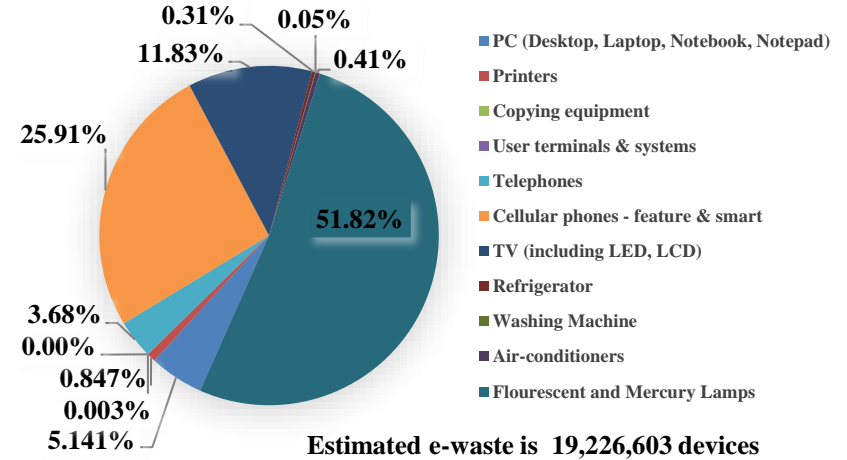

- PC (Desktop, Laptop, Notebook, Notepad)
- Printers
- Copying equipment
- User terminals & systems
- Telephones
- Cellular phones - feature & smart
- TV (including LED, LCD)
- Refrigerator
- Washing Machine
- Air-conditioners
- Flourescent and Mercury Lamps