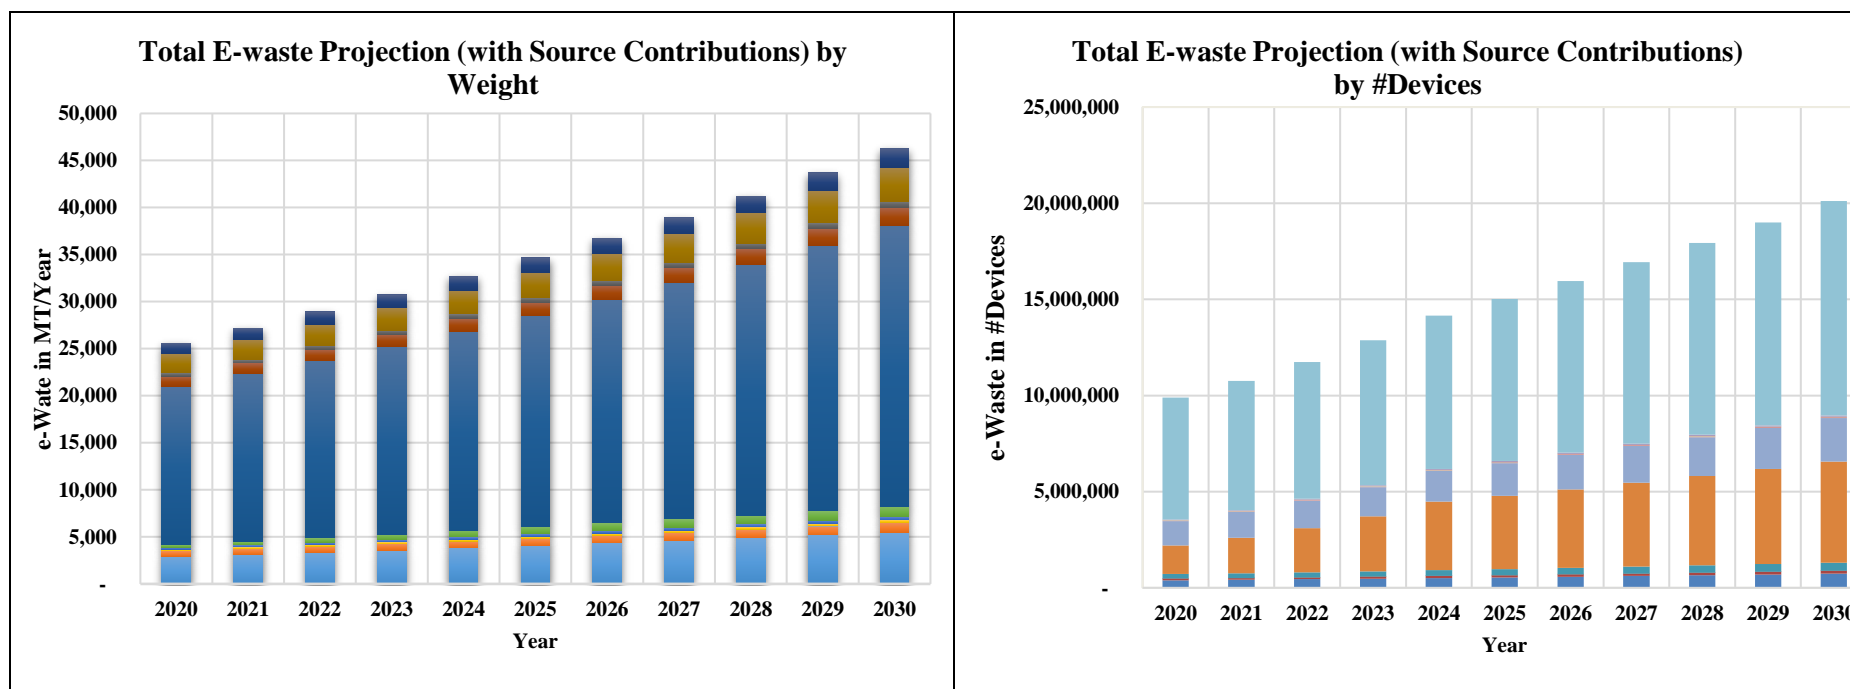

Distribution of E-Waste by Weight in 2020

Distribution of E-Waste by Weight in 2030

Estimated E-Waste Component Distribution as MT/year (only calculated for Recycler Data)

E-Waste Components	2020	2021	2022	2023	2024	2025	2026	2027	2028	2029	2030
Plastics	3,556	3,772	4,000	4,243	4,500	4,773	5,063	5,364	5,683	6,021	6,379
PCB	895	951	1,011	1,075	1,142	1,214	1,291	1,368	1,450	1,537	1,629
Ferrous	4,870	5,165	5,477	5,808	6,159	6,532	6,927	7,339	7,776	8,239	8,730
Non-ferrous	775	825	877	933	992	1,055	1,122	1,190	1,261	1,338	1,418
Glass	252	269	287	306	326	348	371	394	418	444	471
Thermocol & Packaging Material	-	-	-	-	-	-	-	-	-	-	-
Other Wastes	518	551	586	623	662	704	749	794	841	892	946
Total	10,867	11,532	12,238	12,987	13,782	14,626	15,522	16,449	17,430	18,470	19,573

E-waste Projection from 2020 to 2030