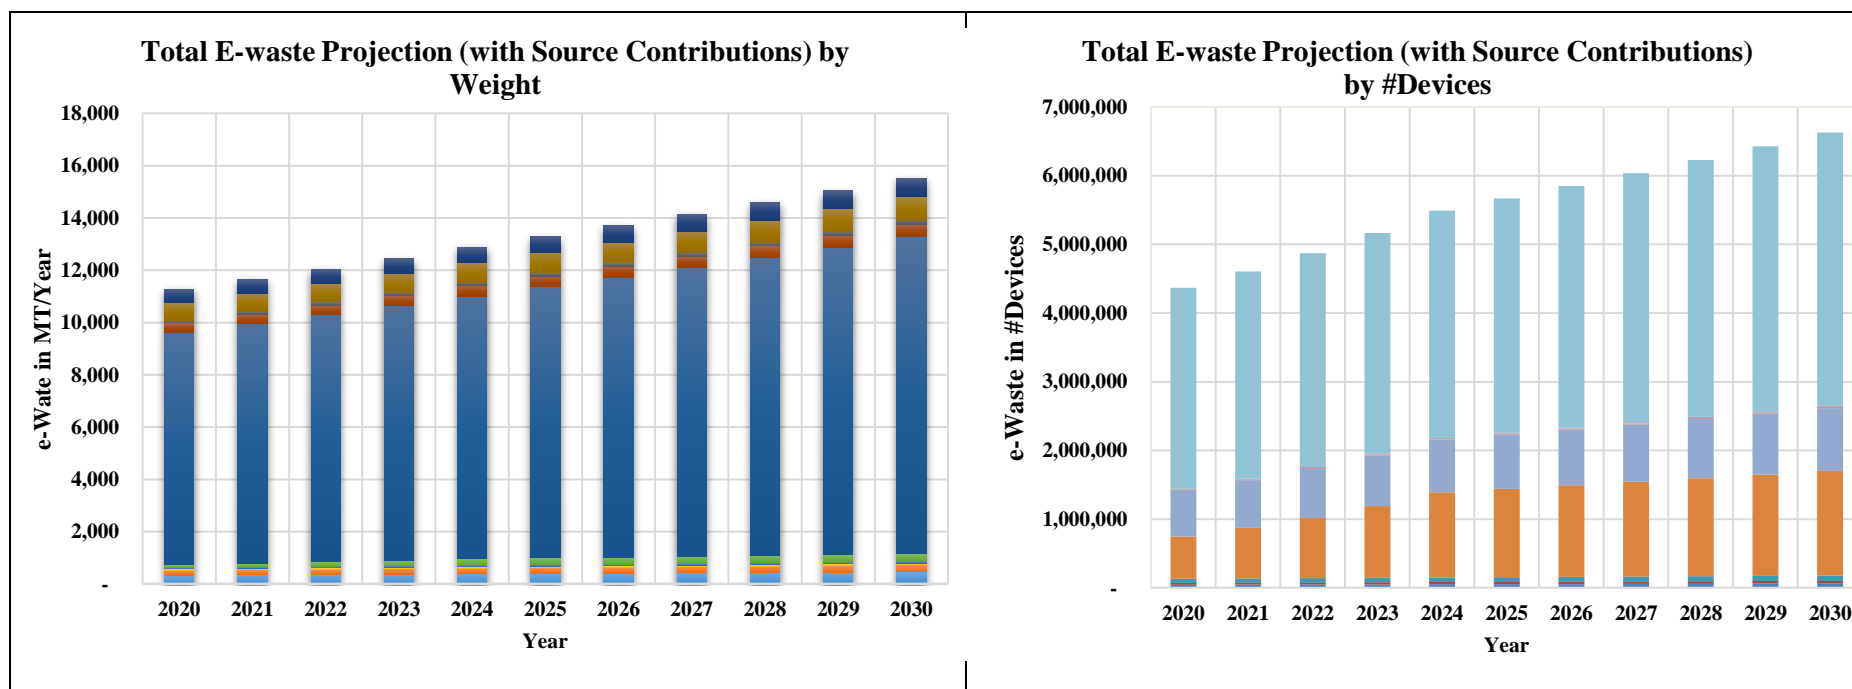

Estimated E-Waste Component Distribution as MT/year (only calculated for Recycler Data)

E-Waste Components	2020	2021	2022	2023	2024	2025	2026	2027	2028	2029	2030
Plastics	1,362	1,405	1,450	1,496	1,543	1,592	1,642	1,694	1,748	1,803	1,860
PCB	242	250	258	266	275	284	293	302	312	322	332
Ferrous	1,819	1,877	1,937	1,998	2,062	2,127	2,194	2,264	2,335	2,409	2,486
Non-ferrous	163	168	174	179	185	191	197	204	210	217	224
Glass	29	30	31	32	33	34	35	36	38	39	40
Thermocol & Packaging Material	-	-	-	-	-	-	-	-	-	-	-
Other Wastes	141	145	150	155	160	165	170	176	181	187	193
Total	3,756	3,876	3,999	4,126	4,257	4,393	4,532	4,676	4,824	4,976	5,134

E-waste Projection from 2020 to 2030