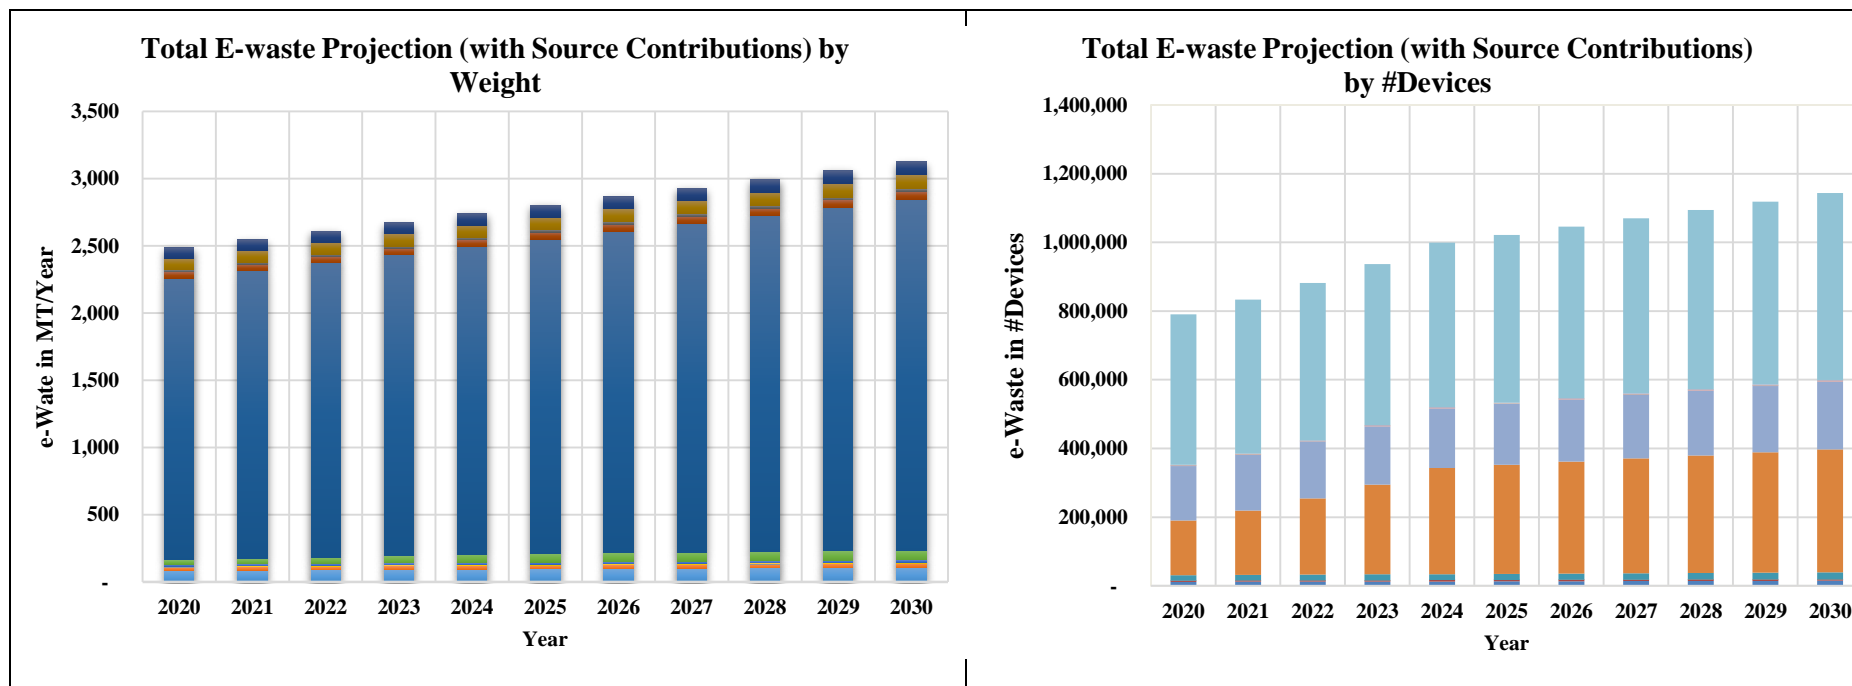

Estimated E-Waste Component Distribution as MT/year (only calculated for Recycler Data)

E-Waste Components	2020	2021	2022	2023	2024	2025	2026	2027	2028	2029	2030
Plastics	324	331	339	346	354	362	370	378	387	395	404
PCB	58	59	60	62	63	65	66	68	69	71	72
Ferrous	361	369	378	386	395	404	413	422	431	441	450
Non-ferrous	29	29	30	31	31	32	33	34	34	35	36
Glass	7	8	8	8	8	8	9	9	9	9	9
Thermocol & Packaging Material	-	-	-	-	-	-	-	-	-	-	-
Other Wastes	34	35	36	37	38	38	39	40	41	42	43
Total	814	832	850	870	889	909	929	950	971	993	1,015

E-waste Projection from 2020 to 2030