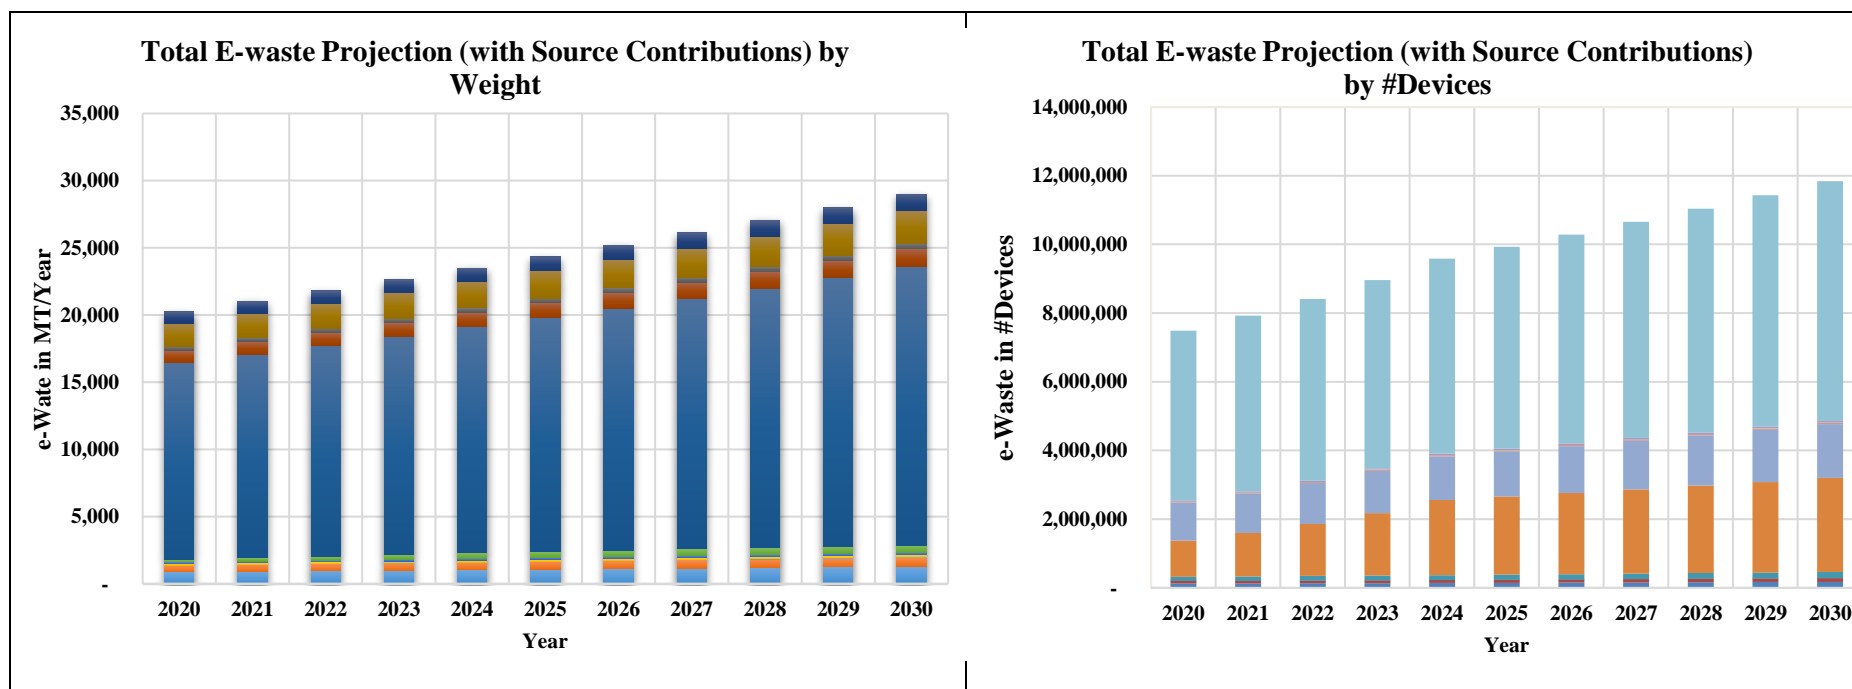

Estimated E-Waste Component Distribution as MT/year (only calculated for Recycler Data)

E-Waste Components	2020	2021	2022	2023	2024	2025	2026	2027	2028	2029	2030
Plastics	1,838	1,888	1,940	1,993	2,047	2,103	2,161	2,220	2,280	2,342	2,406
PCB	334	343	353	363	373	383	394	405	416	427	439
Ferrous	2,340	2,404	2,470	2,538	2,607	2,679	2,752	2,827	2,904	2,983	3,065
Non-ferrous	212	218	224	231	237	244	251	258	265	272	280
Glass	44	46	47	48	50	51	53	55	56	58	59
Thermocol & Packaging Material	-	-	-	-	-	-	-	-	-	-	-
Other Wastes	195	201	206	212	218	224	231	237	243	250	257
Total	4,963	5,100	5,240	5,384	5,532	5,685	5,841	6,000	6,164	6,332	6,505

E-waste Projection from 2020 to 2030