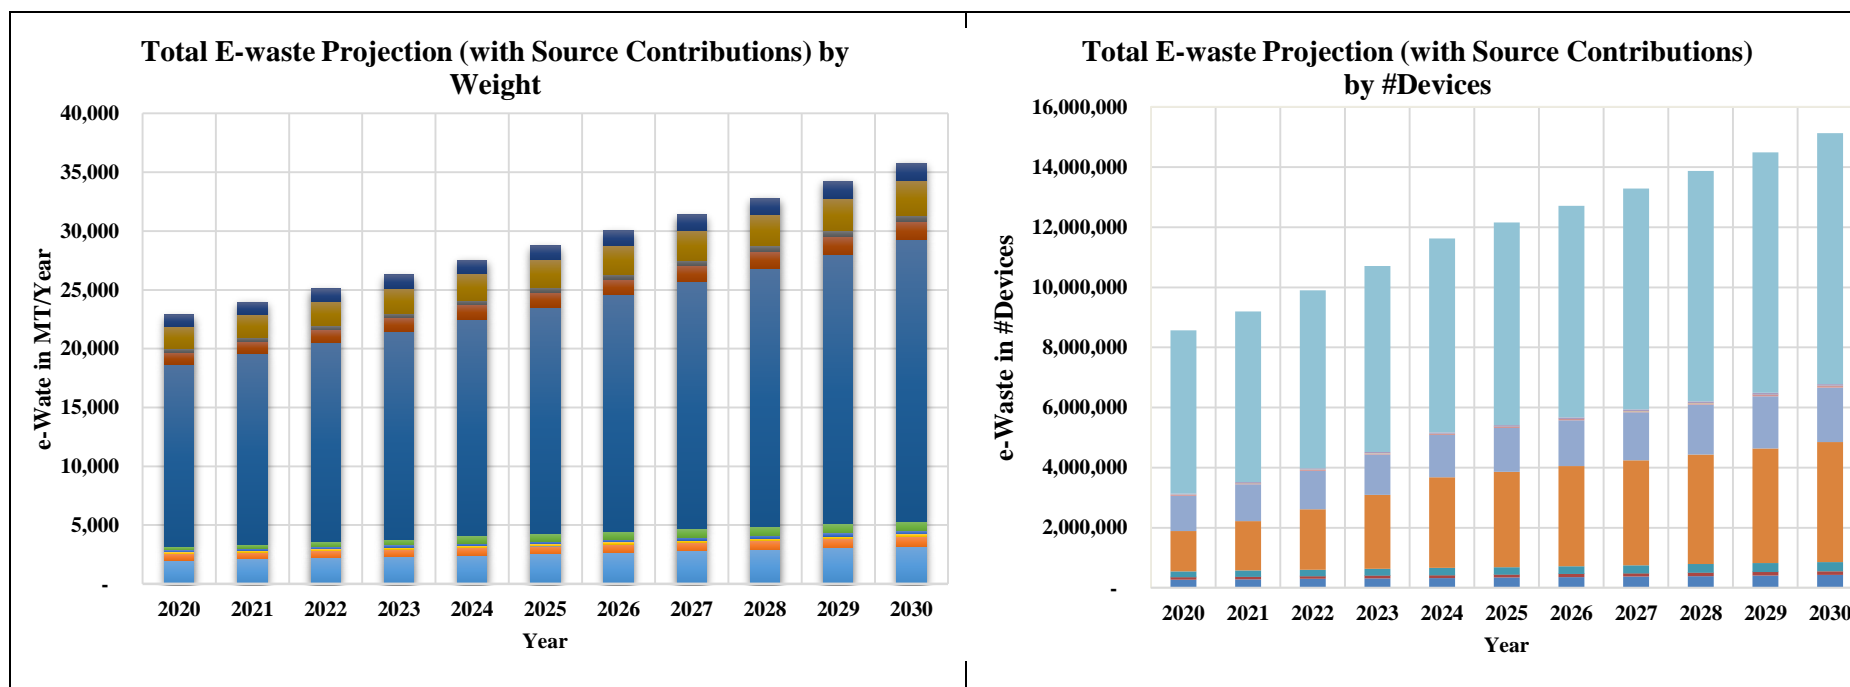

Estimated E-Waste Component Distribution as MT/year (only calculated for Recycler Data)

E-Waste Components	2020	2021	2022	2023	2024	2025	2026	2027	2028	2029	2030
Plastics	3,059	3,196	3,339	3,489	3,645	3,809	3,979	4,156	4,341	4,534	4,735
PCB	711	743	777	813	850	889	929	971	1,014	1,059	1,107
Ferrous	4,334	4,528	4,731	4,942	5,164	5,395	5,636	5,887	6,149	6,423	6,709
Non-ferrous	620	649	678	709	742	776	812	848	886	926	967
Glass	173	182	190	199	209	219	229	239	250	261	273
Thermocol & Packaging Material	-	-	-	-	-	-	-	-	-	-	-
Other Wastes	408	427	447	467	488	511	534	558	583	609	636
Total	9,305	9,724	10,162	10,620	11,098	11,598	12,120	12,660	13,224	13,812	14,428

E-waste Projection from 2020 to 2030