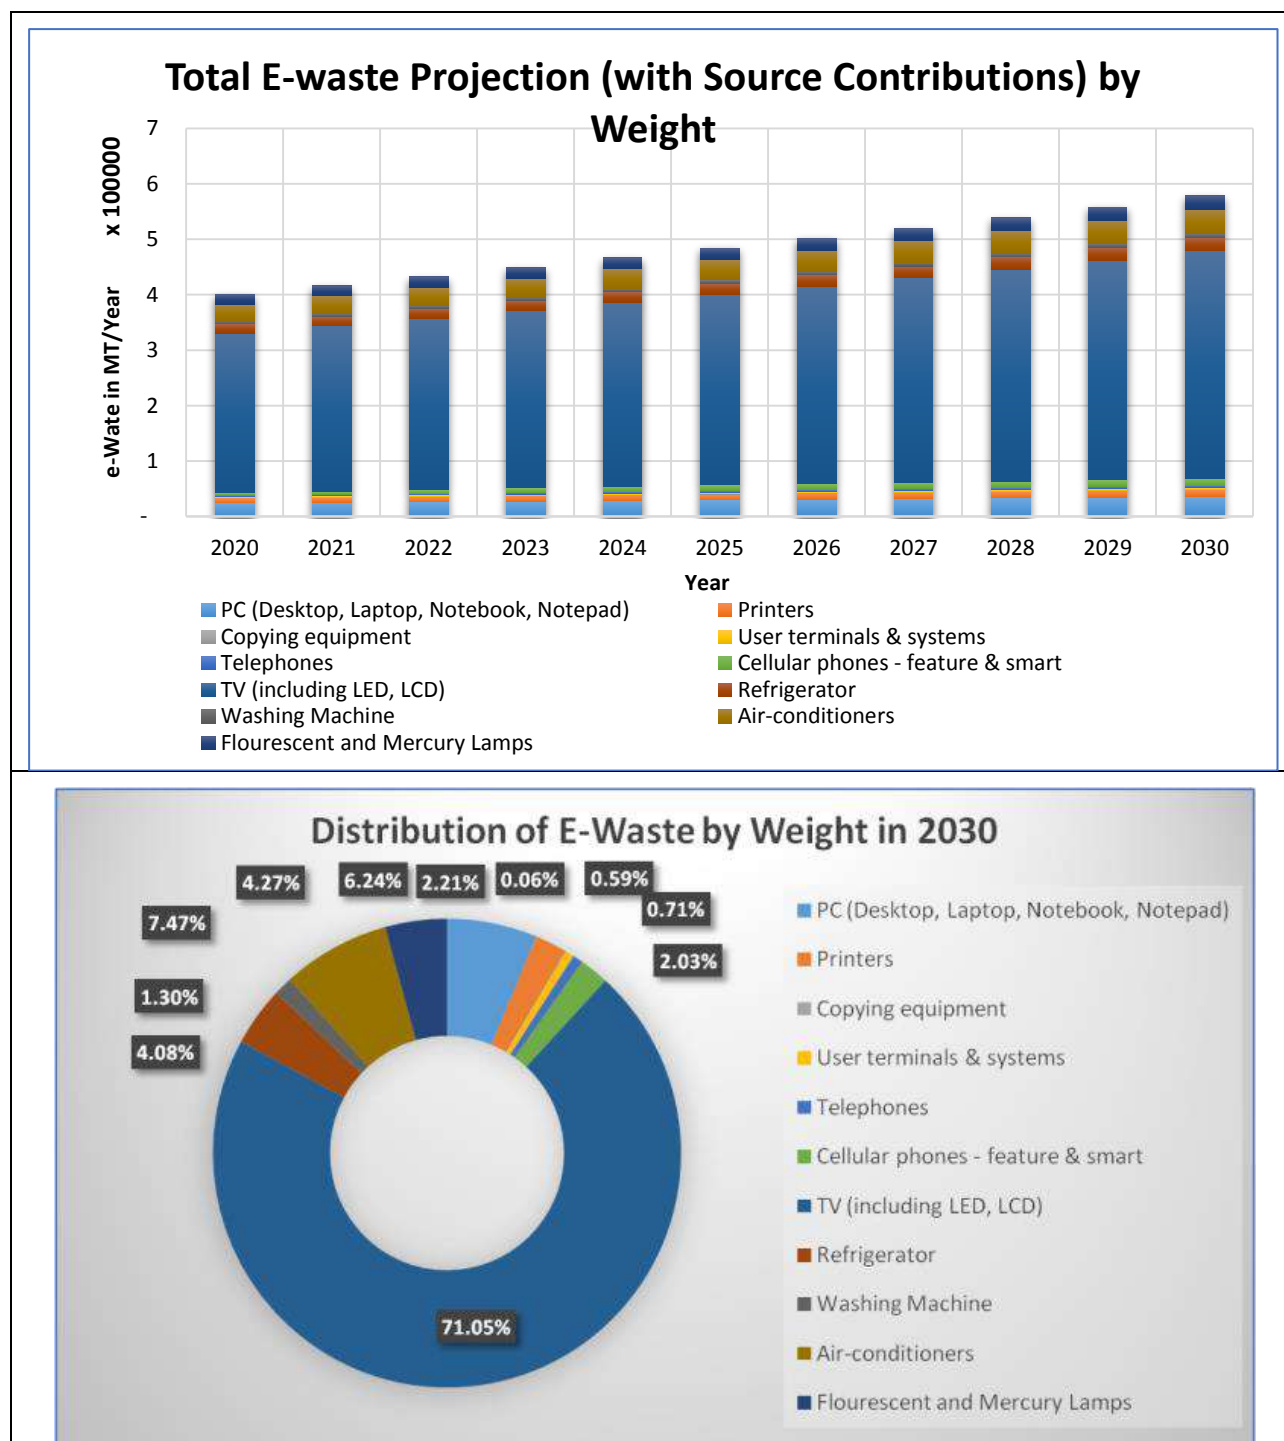

The year-wise projection and the trend in e-waste generation and their percentage contribution for the entire state is presented in **Figure 2.1 and 2.2**.

Figure 2.1: Present and Future E-waste Generation Trends by Weight

The above figure indicates the major contribution of e-waste by weight is from TV (including LCD, LED) which is around 71%.