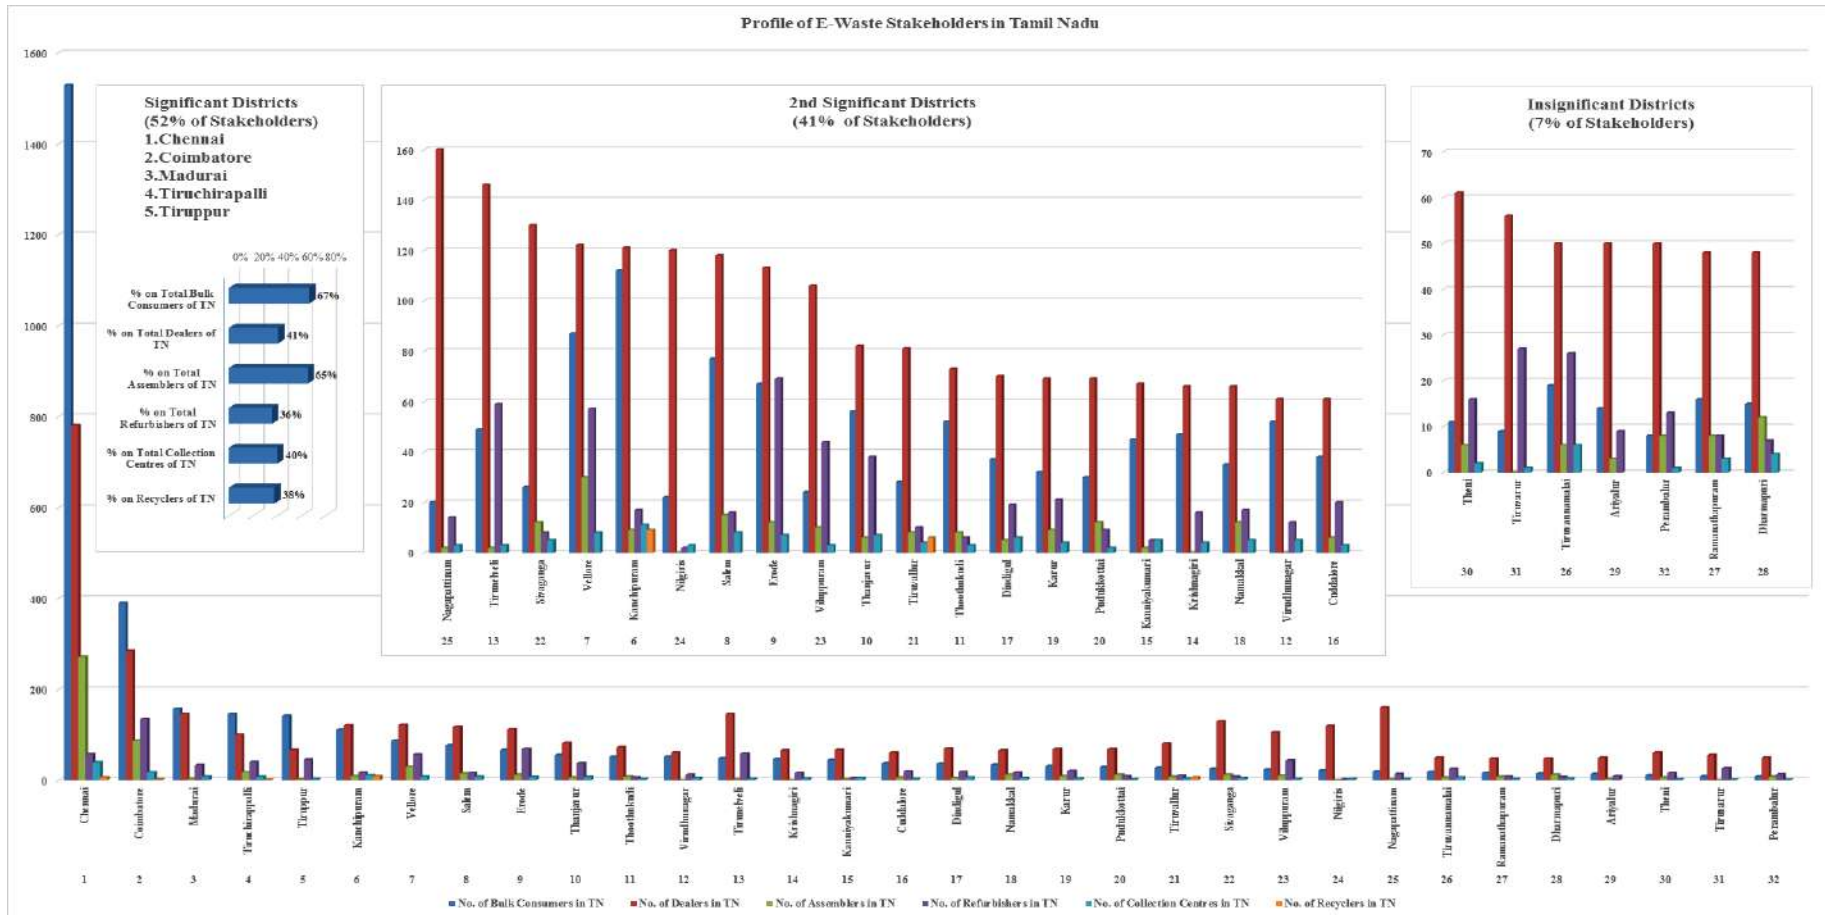

Figure 3.7: Profile of E-Waste Stakeholders in Tamil Nadu

As can be seen from the above chart districts starting from Kanchipuram extending to other zonal districts, shows a sudden rise in number of dealers whereas a dip is seen in the bulk consumer’s number. This may be an indication of presence of more retailers when compared to bulk consumer’s presence. In these locations, since retailers are prone to be in a more dispersed fashion, more collection centres may be required