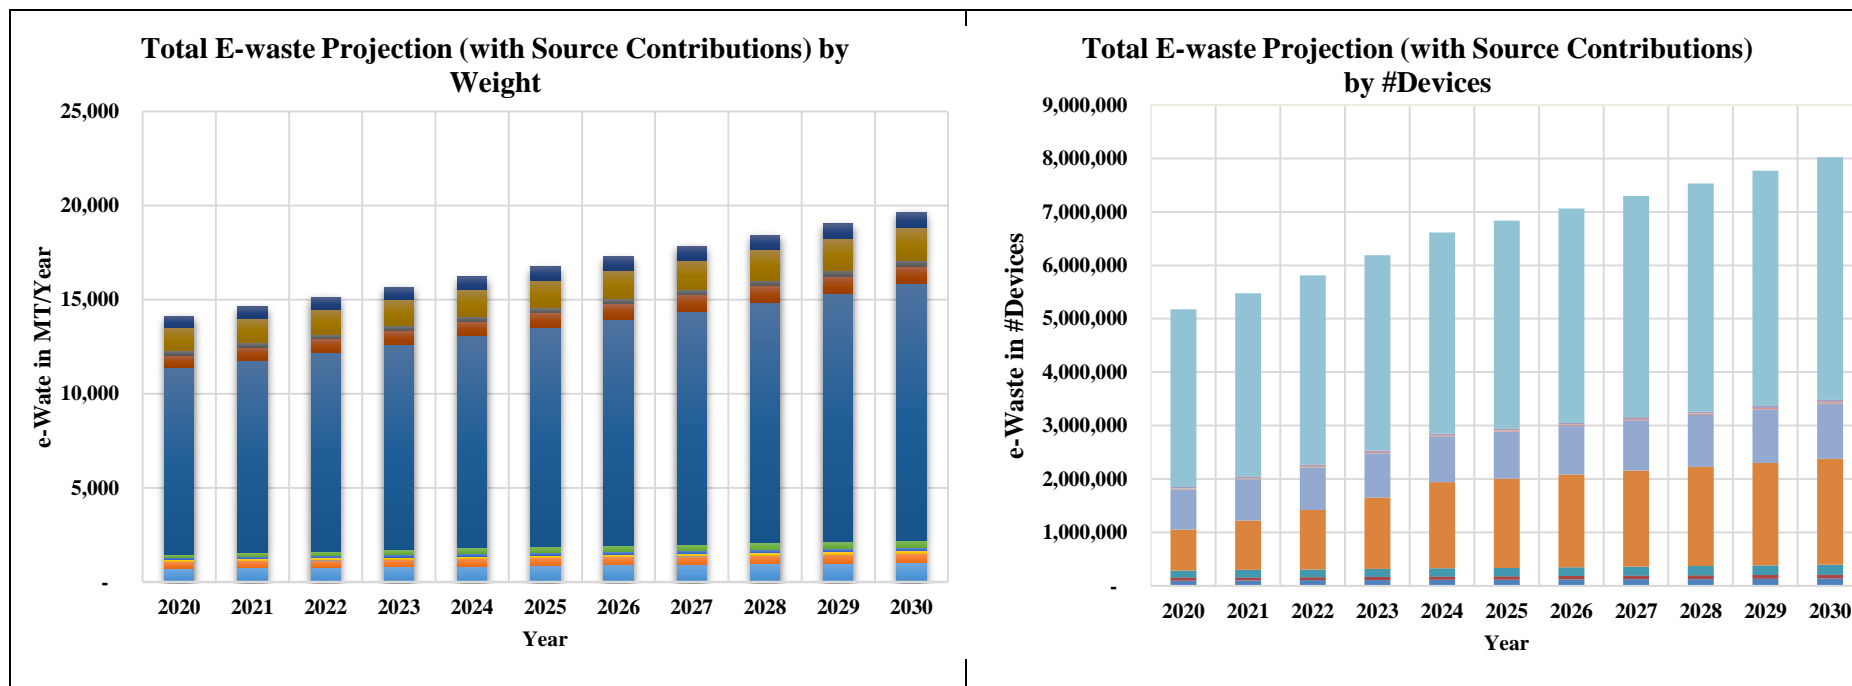

Estimated E-Waste Component Distribution as MT/year (only calculated for Recycler Data)

E-Waste Components	2020	2021	2022	2023	2024	2025	2026	2027	2028	2029	2030
Plastics	1,838	1,898	1,960	2,024	2,090	2,158	2,228	2,300	2,374	2,451	2,531
PCB	373	386	399	412	425	439	454	469	484	500	516
Ferrous	2,689	2,777	2,868	2,961	3,058	3,158	3,261	3,367	3,477	3,590	3,706
Non-ferrous	330	341	352	364	376	389	402	415	429	443	457
Glass	63	65	67	69	72	74	77	79	82	85	87
Thermocol & Packaging Material	-	-	-	-	-	-	-	-	-	-	-
Other Wastes	210	217	224	232	240	248	256	264	273	282	291
Total	5,504	5,684	5,870	6,062	6,261	6,466	6,678	6,895	7,118	7,350	7,588

E-waste Projection from 2020 to 2030