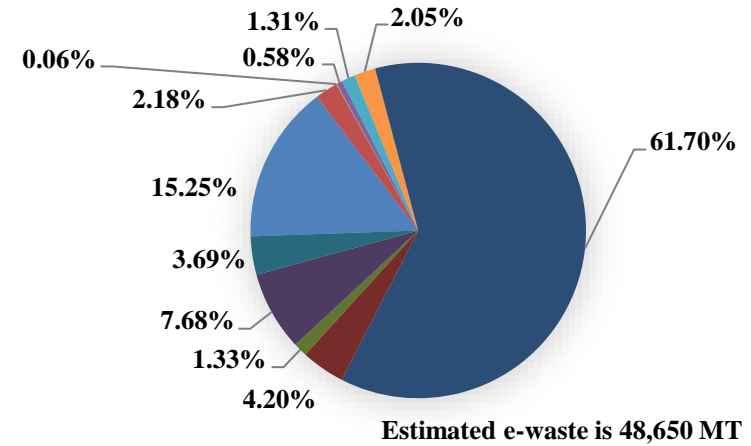

Distribution of E-Waste by #Devices in 2030