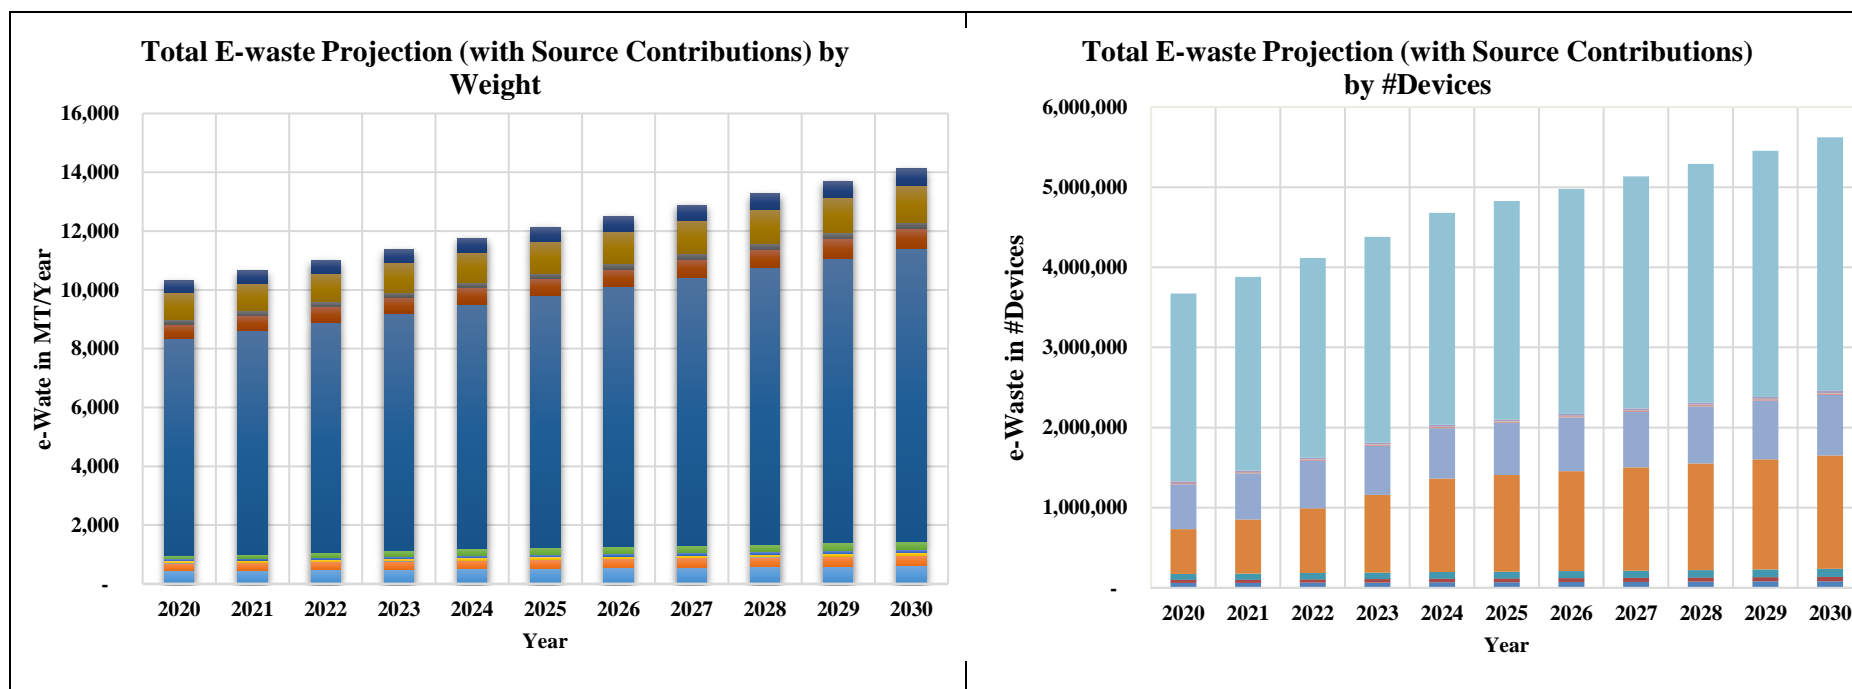

Estimated E-Waste Component Distribution as MT/year (only calculated for Recycler Data)

E-Waste Components	2020	2021	2022	2023	2024	2025	2026	2027	2028	2029	2030
Plastics	1,268	1,308	1,348	1,390	1,433	1,477	1,523	1,570	1,618	1,668	1,719
PCB	249	257	265	273	282	290	300	309	318	328	338
Ferrous	1,943	2,003	2,065	2,129	2,195	2,263	2,333	2,405	2,479	2,556	2,635
Non-ferrous	224	231	238	245	253	261	269	278	286	295	304
Glass	38	40	41	42	44	45	47	48	50	51	53
Thermocol & Packaging Material	-	-	-	-	-	-	-	-	-	-	-
Other Wastes	140	145	149	154	159	164	169	174	179	185	191
Total	3,863	3,983	4,106	4,234	4,365	4,501	4,640	4,784	4,931	5,083	5,240

E-waste Projection from 2020 to 2030