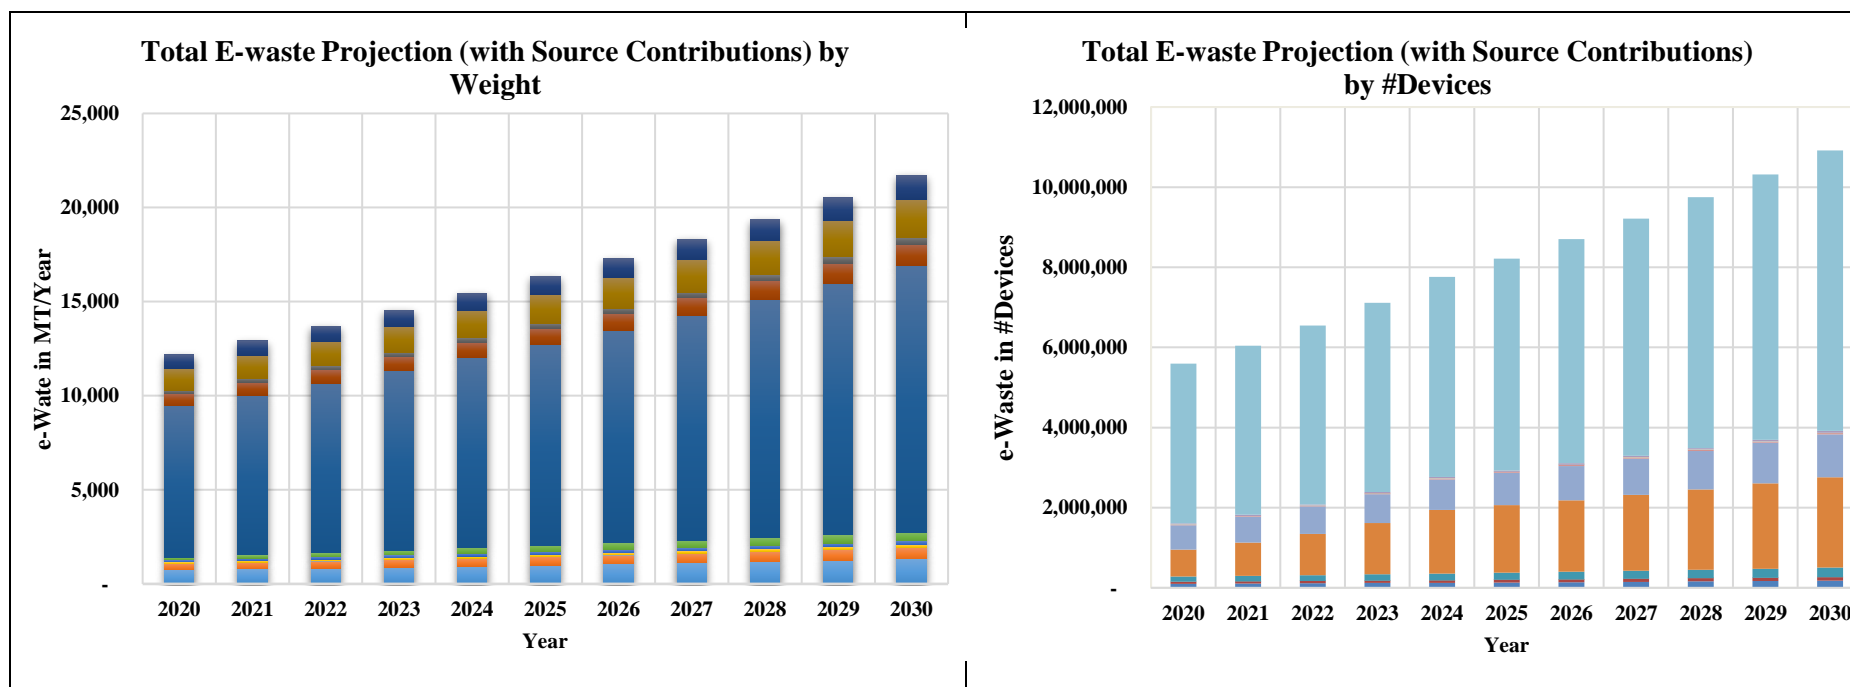

Estimated E-Waste Component Distribution as MT/year (only calculated for Recycler Data)

E-Waste Components	2020	2021	2022	2023	2024	2025	2026	2027	2028	2029	2030
Plastics	1,606	1,700	1,799	1,905	2,016	2,134	2,259	2,391	2,530	2,678	2,834
PCB	342	363	384	407	431	456	483	511	541	573	606
Ferrous	2,378	2,517	2,665	2,821	2,986	3,161	3,346	3,541	3,748	3,967	4,199
Non-ferrous	317	336	356	377	399	423	448	474	502	531	562
Glass	64	68	72	76	81	86	91	96	102	108	115
Thermocol & Packaging Material	-	-	-	-	-	-	-	-	-	-	-
Other Wastes	192	203	215	228	241	255	271	286	303	321	340
Total	4,899	5,186	5,491	5,813	6,154	6,515	6,897	7,300	7,727	8,178	8,656

E-waste Projection from 2020 to 2030