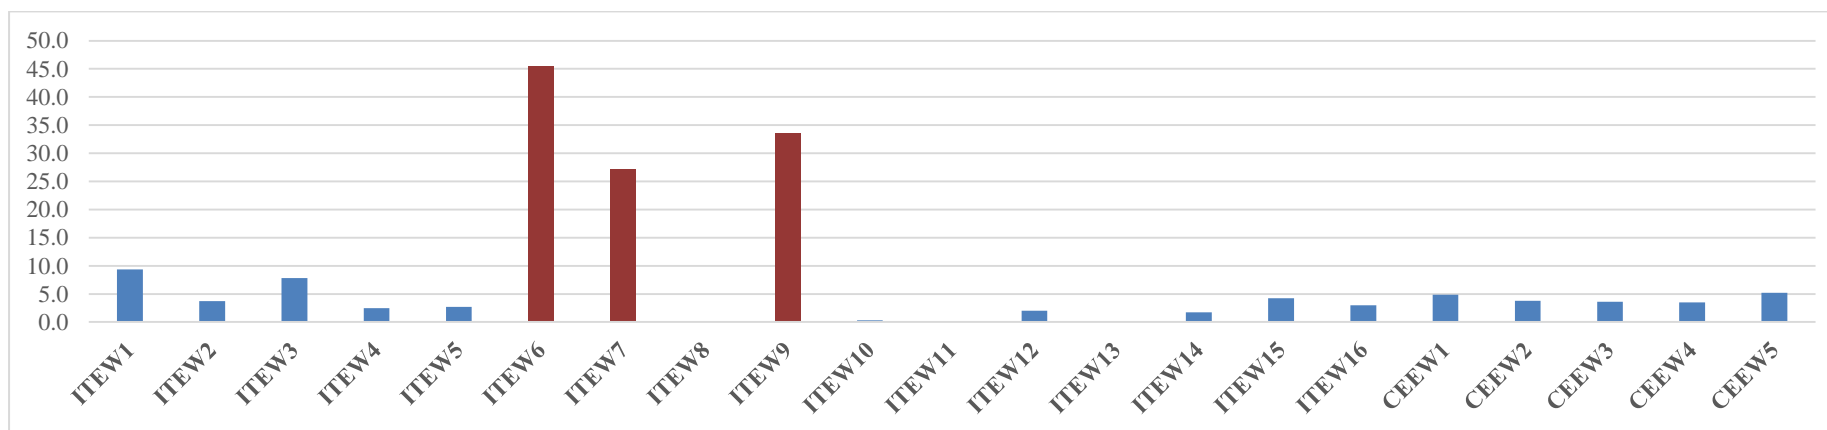

The ratio of collection centres with other predominant stakeholders is given in the below table 3.3.

Table 3.3 Ratio of Collection Centres Vs. Other Stakeholders (Assemblers, Dealers, Refurbishers)

Products	ITEW1	ITEW2	ITEW3	ITEW4	ITEW5	ITEW6	ITEW7	ITEW8	ITEW9	ITEW10	ITEW11	ITEW12	ITEW13	ITEW14	ITEW15	ITEW16	CEEW1	CEEW2	CEEW3	CEEW4	CEEW5
Collection Centres vs: Other Stakeholders	9.3	3.7	7.8	2.5	2.7	45.4	27.1	0.0	33.5	0.3	0.0	2.0	0.0	1.8	4.2	3.0	4.9	3.8	3.6	3.5	5.2