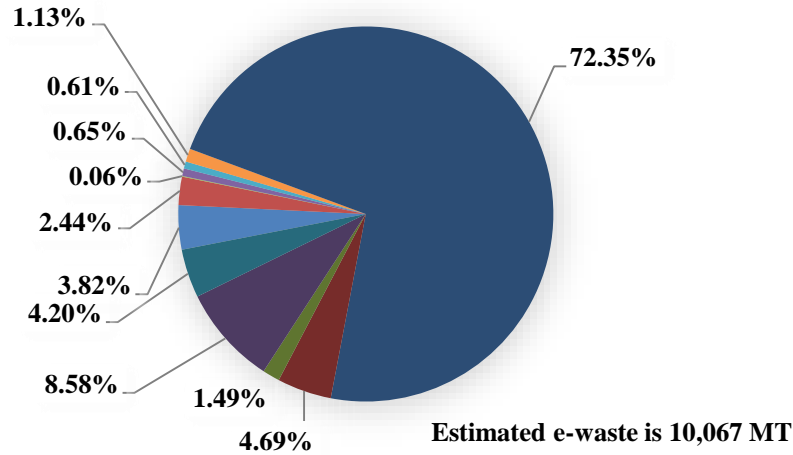

Distribution of E-Waste by #Devices in 2020