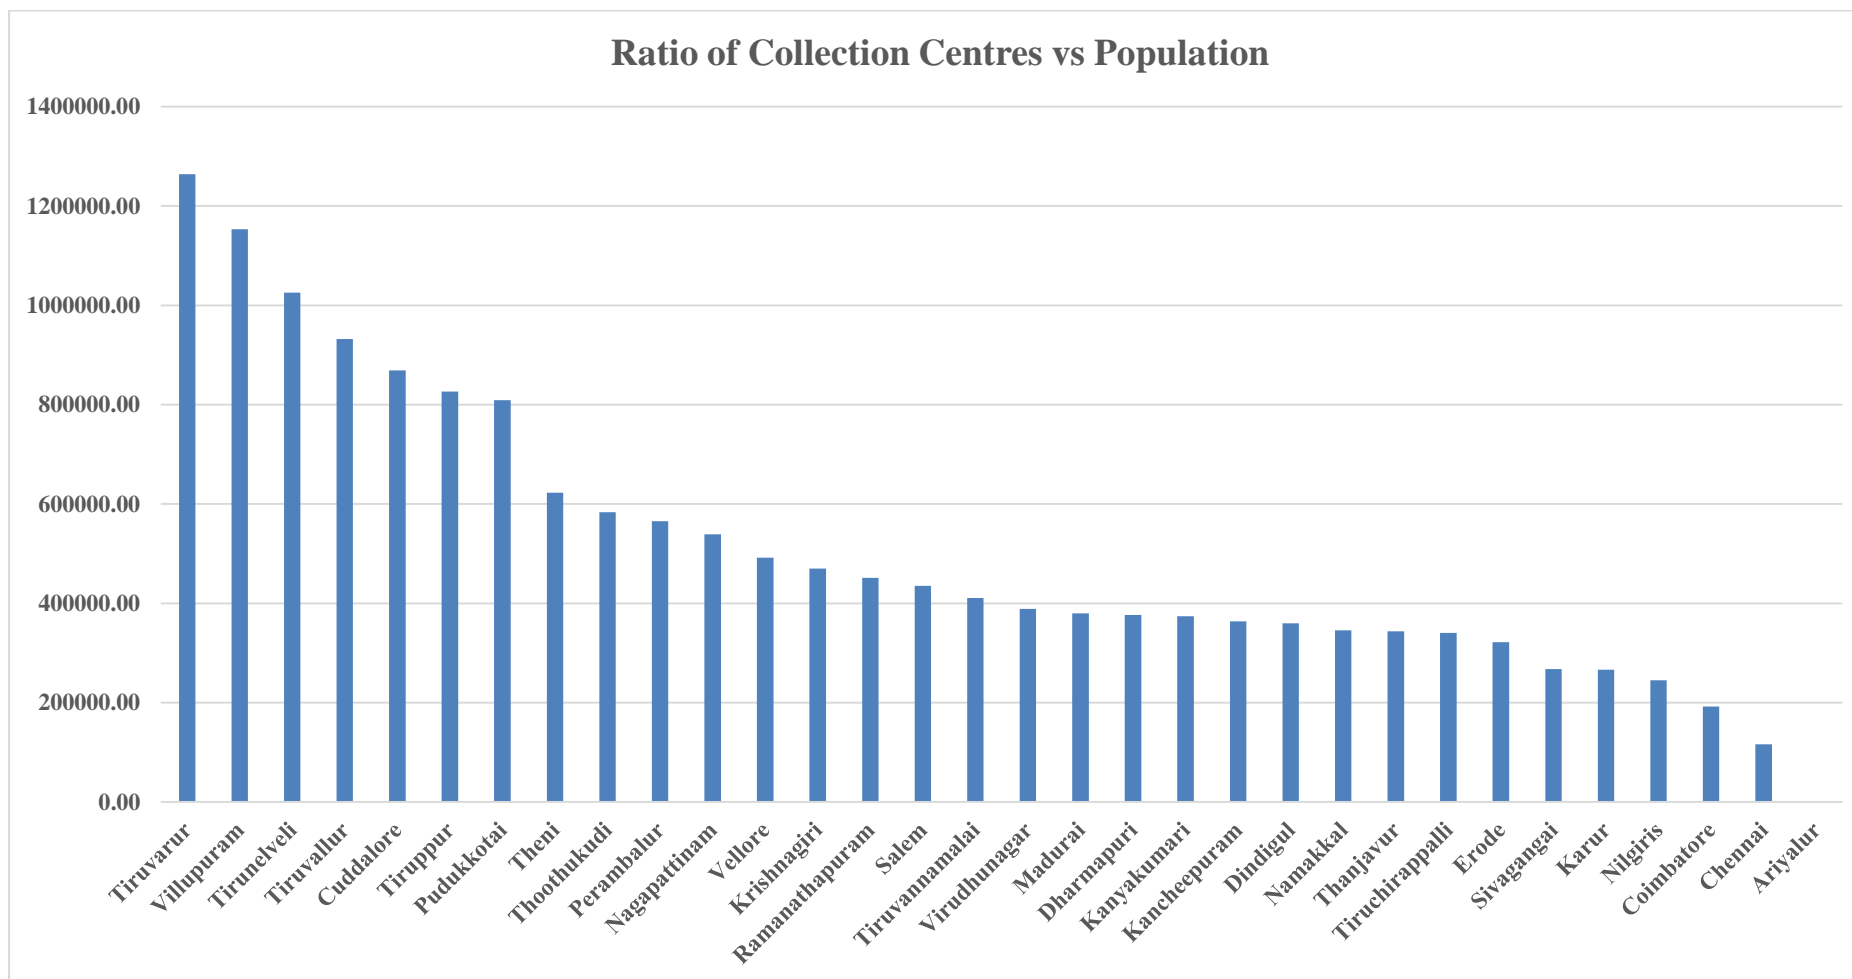

Figure 3.5: Ratio of Collection Centres Vs. Population

Figure 3.6: Assembler Vs. Refurbishers

Observation: A comparative graph between assemblers and refurbishers made in the graph above shows that in most of the districts except Chennai, less refurbishers exist when compared to assemblers. This could be an influence of difference in GDPs of each zone. Districts with lower GDPs may prefer refurbishing their goods rather than immediate disposal and purchasing from dealers/assemblers.