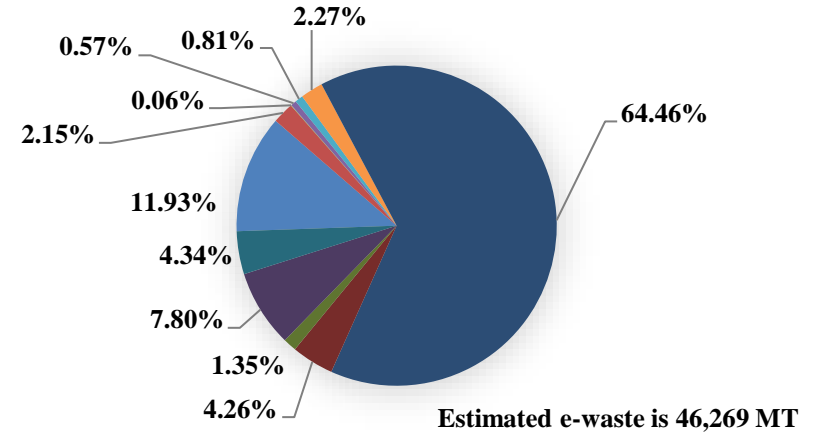

Distribution of E-Waste by #Devices in 2030