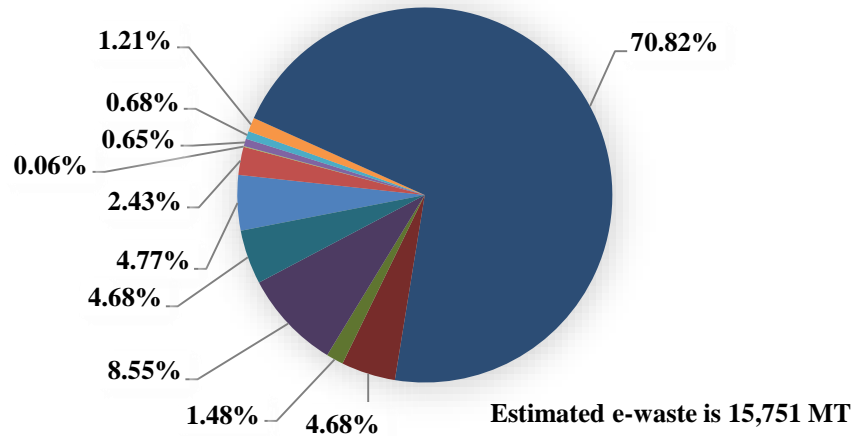

Distribution of E-Waste by #Devices in 2020