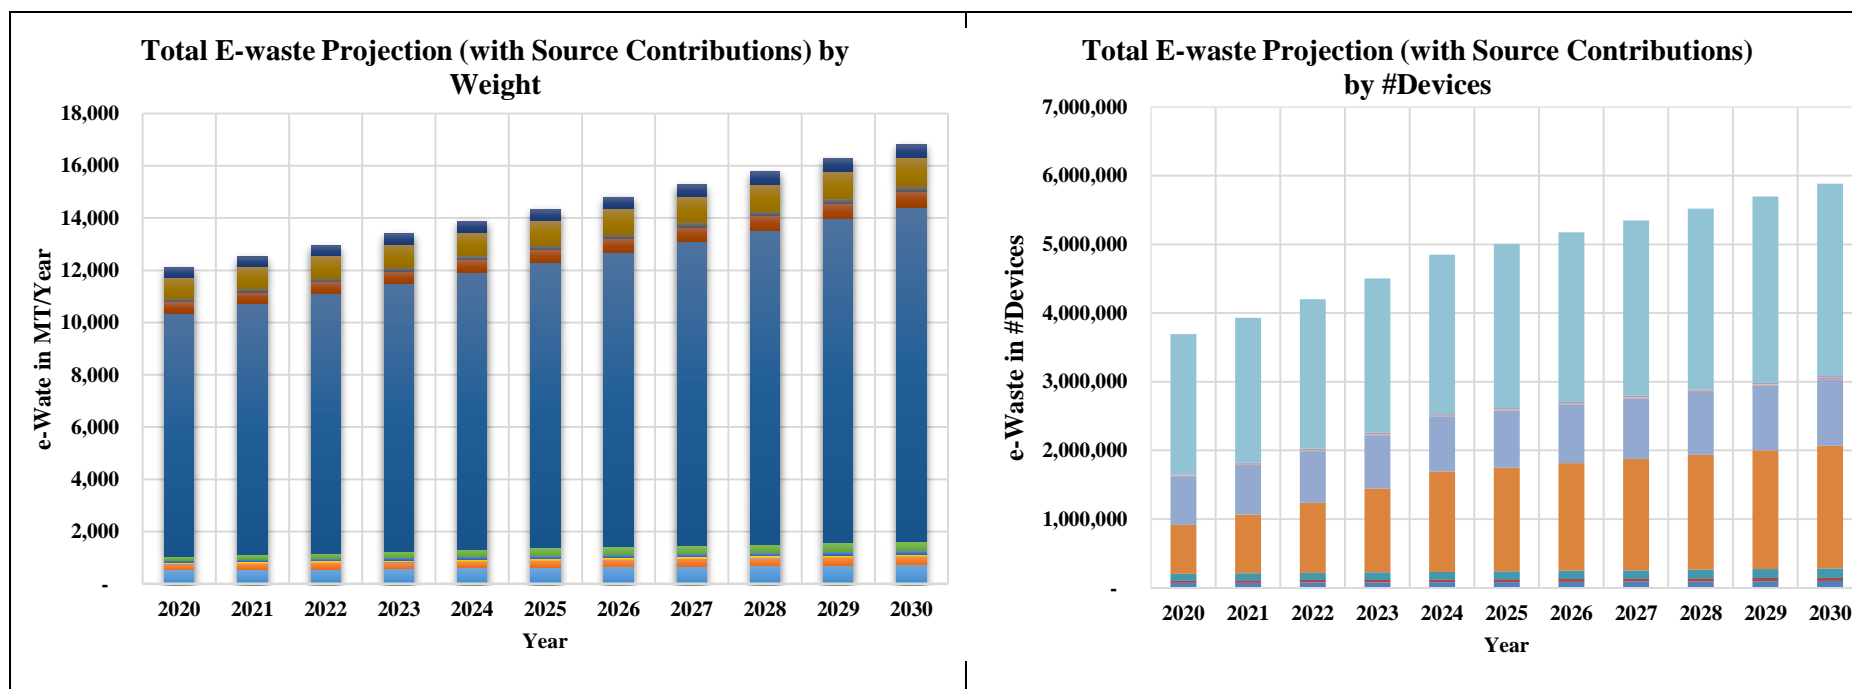

Estimated E-Waste Component Distribution as MT/year (only calculated for Recycler Data)

E-Waste Components	2020	2021	2022	2023	2024	2025	2026	2027	2028	2029	2030
Plastics	1,584	1,635	1,688	1,743	1,800	1,859	1,919	1,981	2,046	2,112	2,181
PCB	304	314	324	335	345	357	369	381	393	406	419
Ferrous	2,080	2,148	2,218	2,290	2,365	2,441	2,521	2,603	2,687	2,775	2,865
Non-ferrous	221	228	236	243	251	260	268	277	286	295	305
Glass	46	47	49	50	52	54	56	57	59	61	63
Thermocol & Packaging Material	-	-	-	-	-	-	-	-	-	-	-
Other Wastes	175	181	186	193	199	205	212	219	226	234	241
Total	4,408	4,552	4,701	4,854	5,012	5,176	5,345	5,518	5,698	5,883	6,074

E-waste Projection from 2020 to 2030