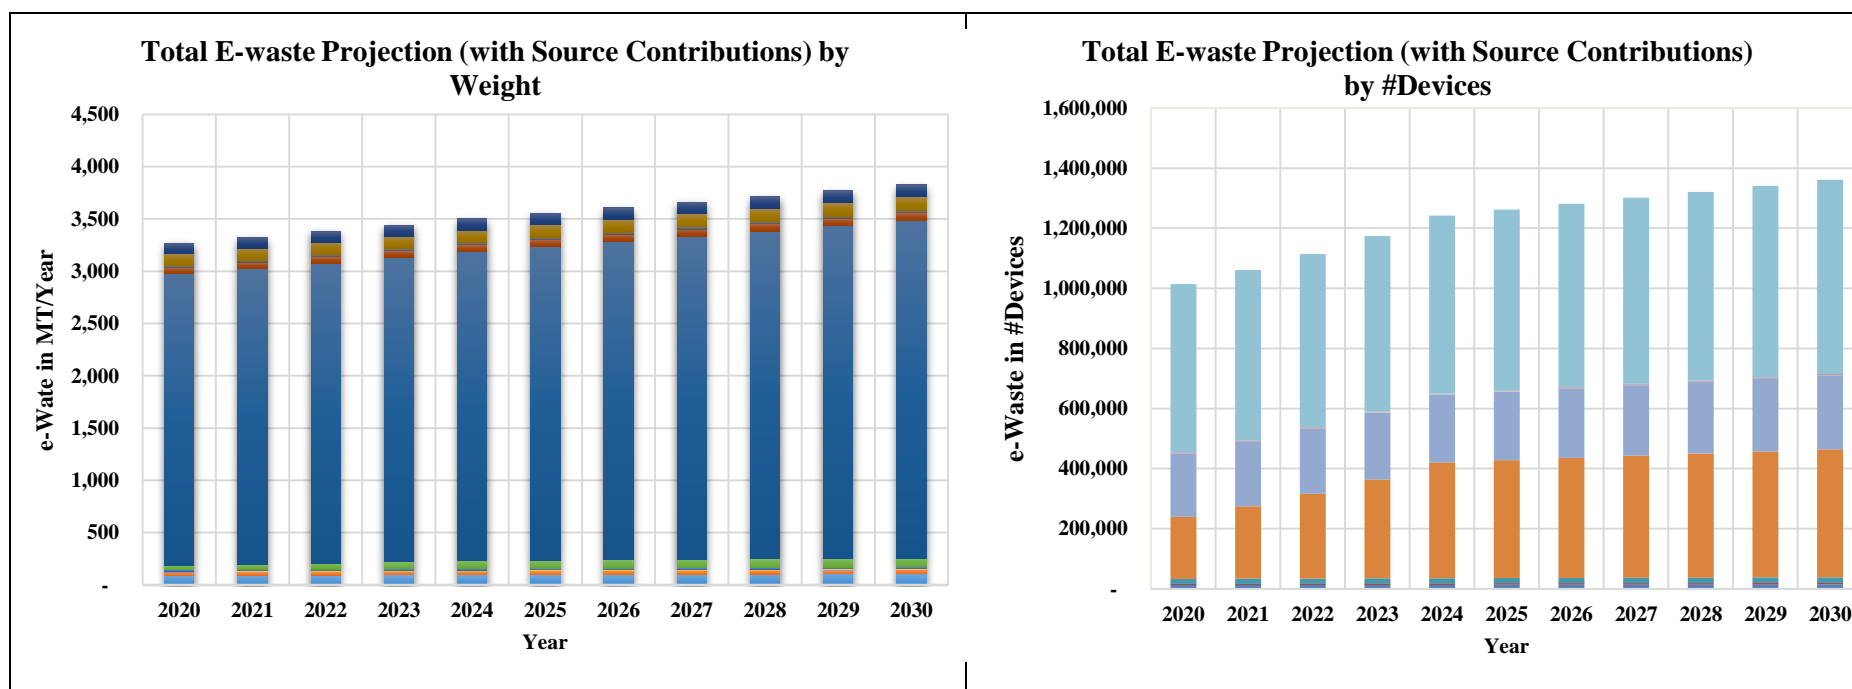

Estimated E-Waste Component Distribution as MT/year (only calculated for Recycler Data)

E-Waste Components	2020	2021	2022	2023	2024	2025	2026	2027	2028	2029	2030
Plastics	411	417	424	430	437	443	450	456	463	470	477
PCB	71	72	73	74	75	76	77	78	80	81	82
Ferrous	471	479	486	493	500	508	516	523	531	539	547
Non-ferrous	34	34	35	35	36	36	37	38	38	39	39
Glass	8	8	8	8	8	8	9	9	9	9	9
Thermocol & Packaging Material	-	-	-	-	-	-	-	-	-	-	-
Other Wastes	42	43	43	44	45	45	46	47	48	48	49
Total	1,037	1,053	1,069	1,085	1,101	1,118	1,135	1,152	1,169	1,186	1,204

E-waste Projection from 2020 to 2030