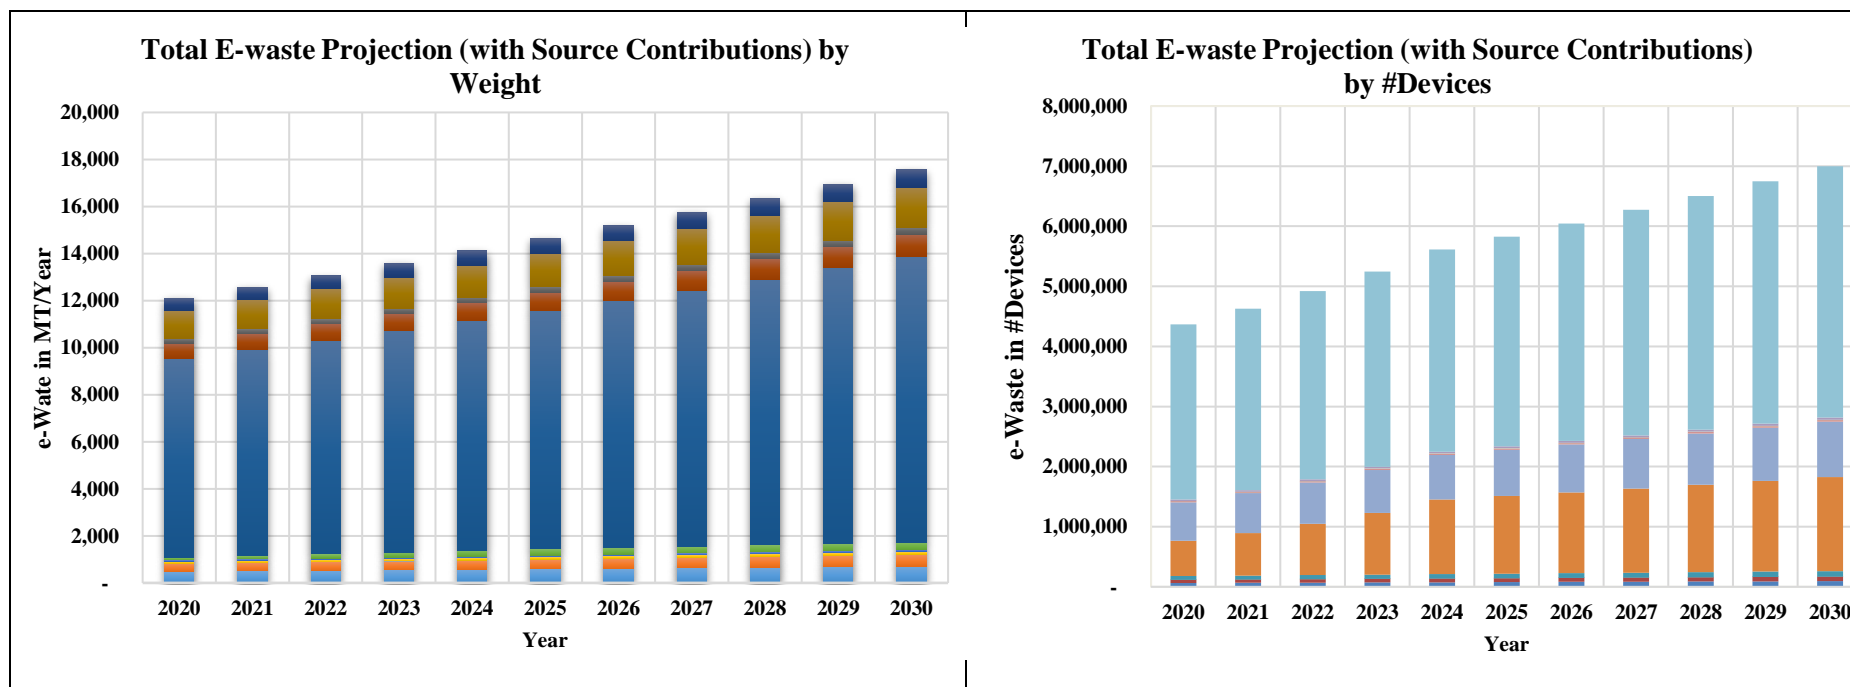

Estimated E-Waste Component Distribution as MT/year (only calculated for Recycler Data)

E-Waste Components	2020	2021	2022	2023	2024	2025	2026	2027	2028	2029	2030
Plastics	1,402	1,455	1,509	1,565	1,623	1,684	1,746	1,811	1,878	1,948	2,020
PCB	275	285	296	307	318	330	343	355	369	382	397
Ferrous	2,357	2,444	2,535	2,630	2,728	2,829	2,935	3,044	3,157	3,274	3,396
Non-ferrous	272	282	293	304	315	327	339	352	365	379	393
Glass	42	44	45	47	49	51	53	55	57	59	61
Thermocol & Packaging Material	-	-	-	-	-	-	-	-	-	-	-
Other Wastes	153	159	165	171	178	185	192	199	206	214	222
Total	4,501	4,669	4,843	5,024	5,211	5,406	5,608	5,816	6,032	6,257	6,489

E-waste Projection from 2020 to 2030