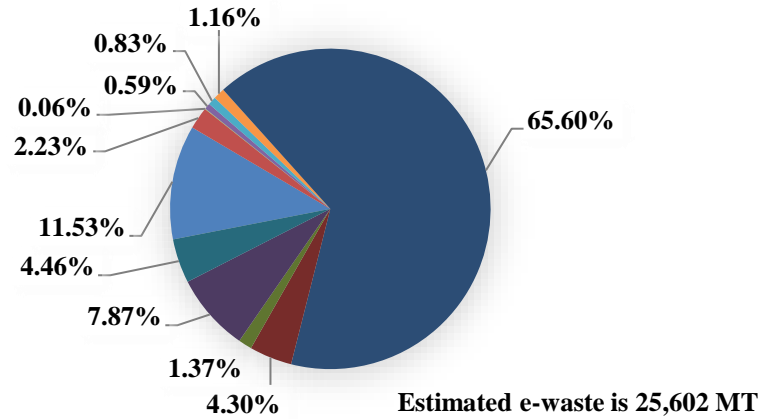

Distribution of E-Waste by #Devices in 2020