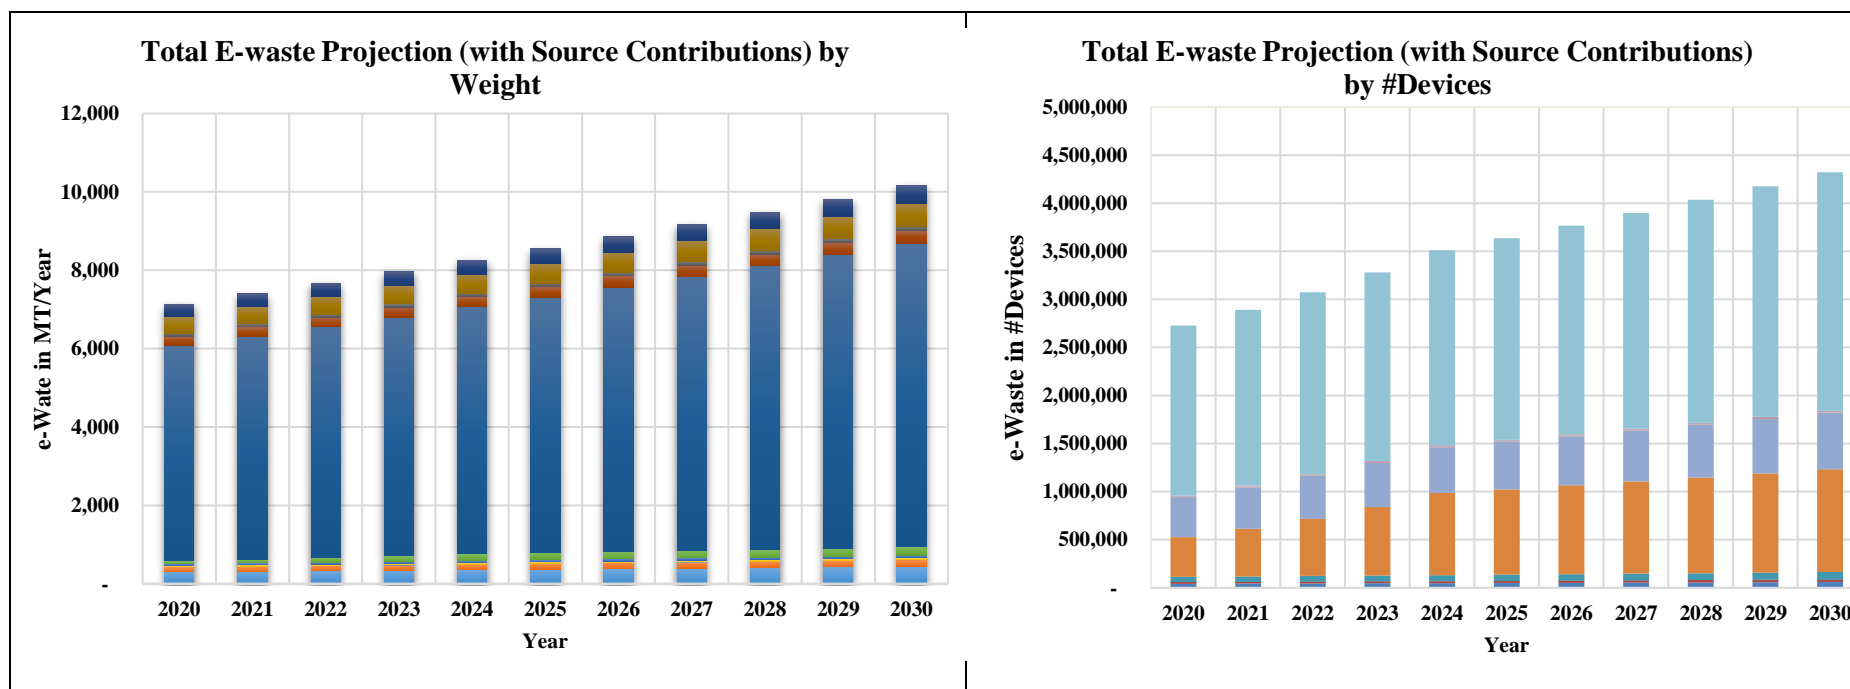

Estimated E-Waste Component Distribution as MT/year (only calculated for Recycler Data)

E-Waste Components	2020	2021	2022	2023	2024	2025	2026	2027	2028	2029	2030
Plastics	922	954	988	1,023	1,059	1,096	1,134	1,174	1,215	1,257	1,301
PCB	176	182	189	196	203	210	217	225	233	241	249
Ferrous	1,176	1,217	1,260	1,304	1,350	1,398	1,447	1,497	1,550	1,604	1,660
Non-ferrous	121	126	130	135	140	145	150	156	161	167	173
Glass	27	28	29	30	31	32	33	35	36	37	38
Thermocol & Packaging Material	-	-	-	-	-	-	-	-	-	-	-
Other Wastes	102	106	110	113	117	122	126	130	135	140	145
Total	2,525	2,614	2,706	2,801	2,900	3,002	3,108	3,217	3,329	3,446	3,566

E-waste Projection from 2020 to 2030