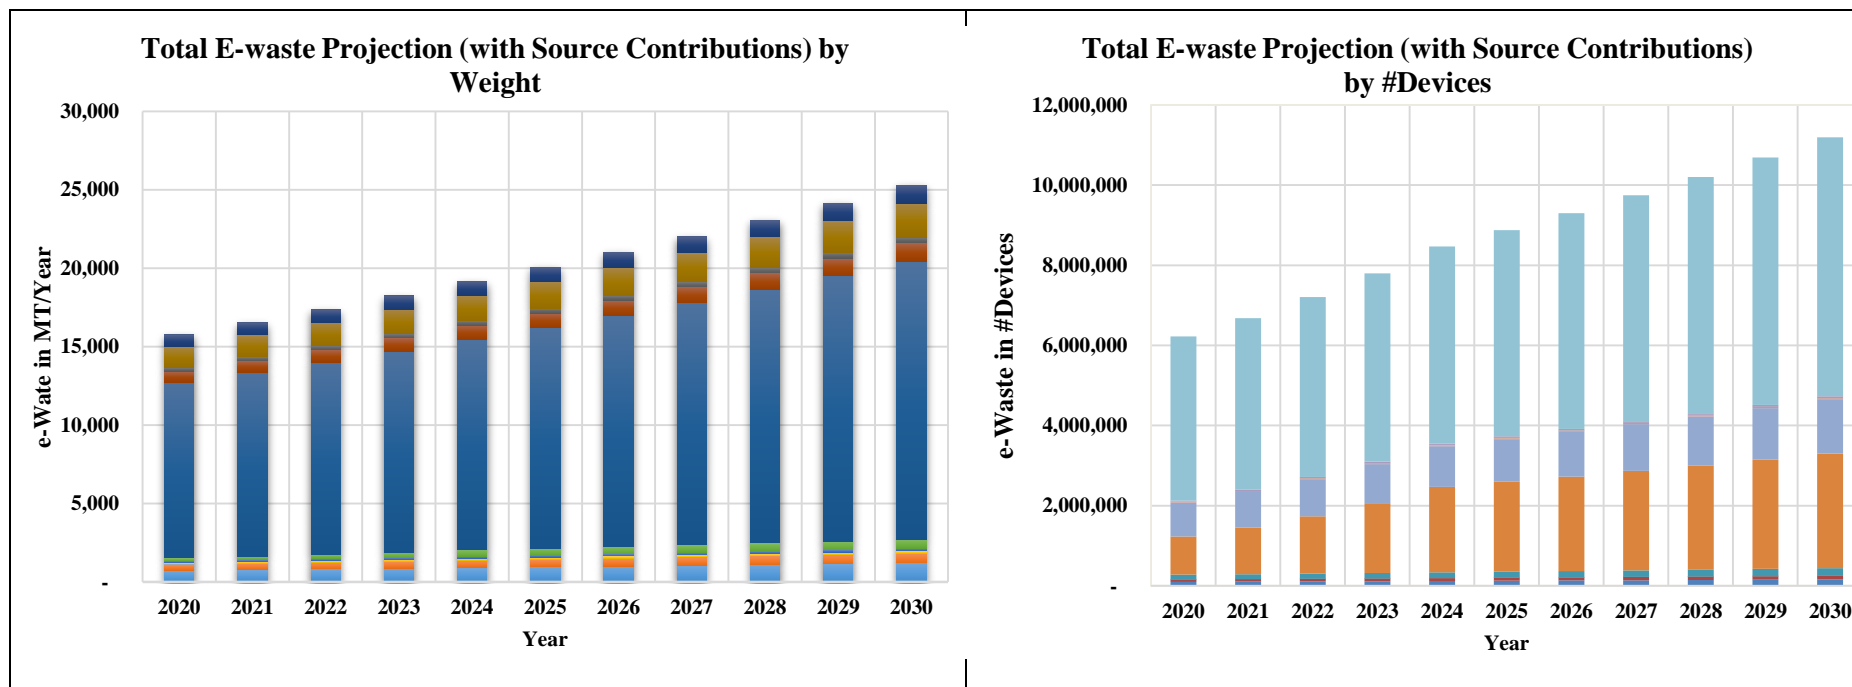

Distribution of E-Waste by Weight in 2020

Distribution of E-Waste by Weight in 2030

Estimated E-Waste Component Distribution as MT/year (only calculated for Recycler Data)

E-Waste Components	2020	2021	2022	2023	2024	2025	2026	2027	2028	2029	2030
Plastics	1,957	2,050	2,147	2,249	2,356	2,468	2,585	2,707	2,835	2,969	3,109
PCB	391	410	429	450	471	494	518	542	568	595	623
Ferrous	2,929	3,068	3,214	3,367	3,527	3,695	3,871	4,054	4,247	4,448	4,659
Non-ferrous	344	361	378	397	416	436	457	479	502	526	551
Glass	64	67	71	74	78	82	86	90	95	99	104
Thermocol & Packaging Material	-	-	-	-	-	-	-	-	-	-	-
Other Wastes	221	232	243	254	267	280	293	307	321	337	353
Total	5,906	6,188	6,483	6,792	7,115	7,454	7,810	8,180	8,568	8,973	9,399

E-waste Projection from 2020 to 2030