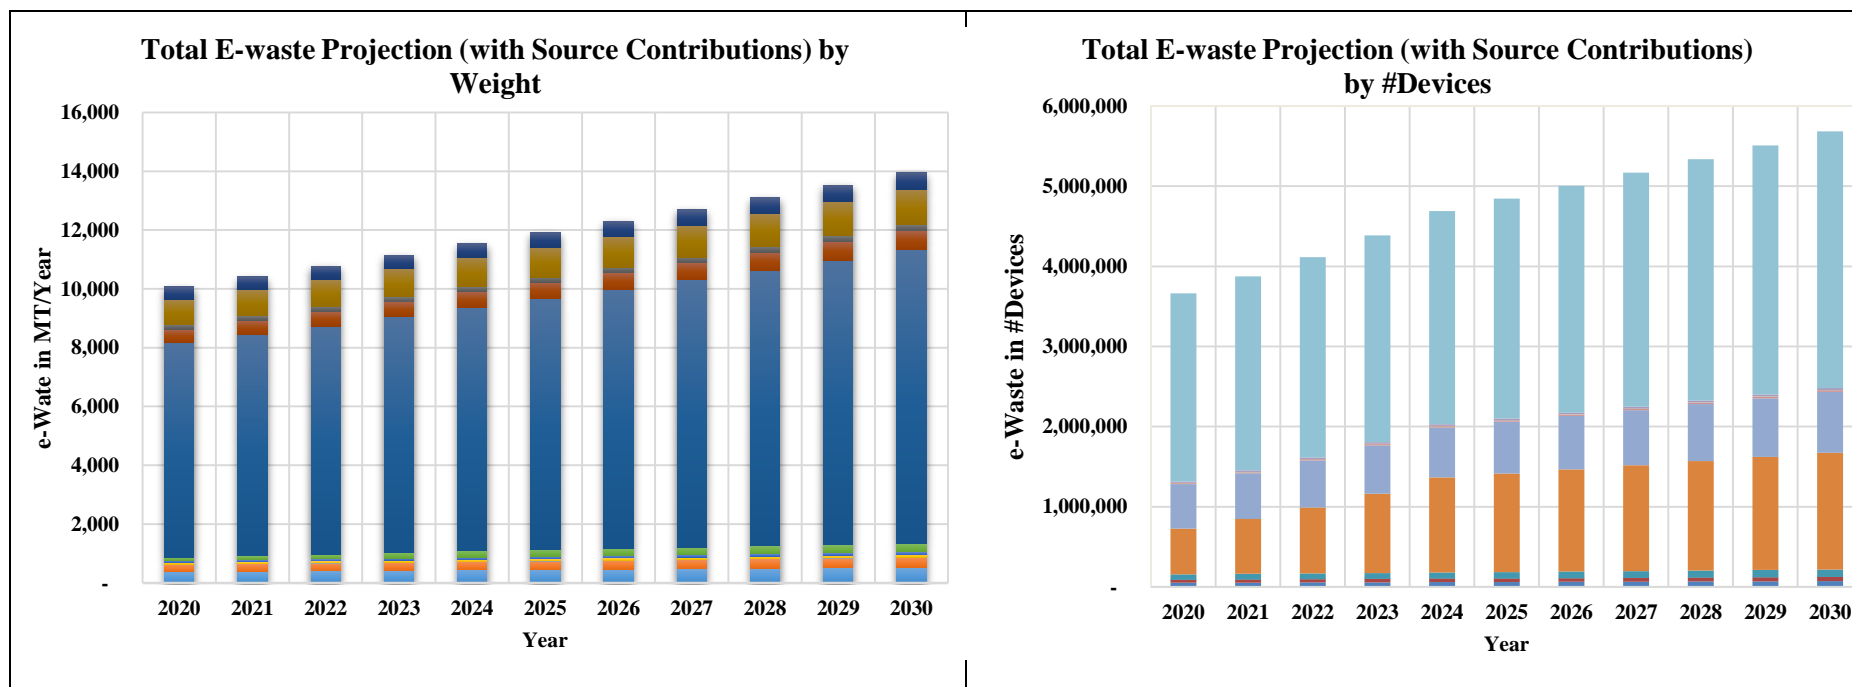

Distribution of E-Waste by Weight in 2020

Distribution of E-Waste by Weight in 2030

Estimated E-Waste Component Distribution as MT/year (only calculated for Recycler Data)

E-Waste Components	2020	2021	2022	2023	2024	2025	2026	2027	2028	2029	2030
Plastics	1,224	1,264	1,304	1,346	1,390	1,435	1,481	1,529	1,578	1,628	1,681
PCB	234	241	249	257	266	275	284	293	302	312	322
Ferrous	1,866	1,926	1,988	2,053	2,119	2,187	2,258	2,331	2,406	2,483	2,563
Non-ferrous	206	213	220	227	235	242	250	258	267	276	284
Glass	33	34	35	36	38	39	40	42	43	45	46
Thermocol & Packaging Material	-	-	-	-	-	-	-	-	-	-	-
Other Wastes	132	136	141	145	150	155	160	165	171	176	182
Total	3,694	3,814	3,938	4,065	4,197	4,333	4,474	4,618	4,766	4,920	5,078

E-waste Projection from 2020 to 2030