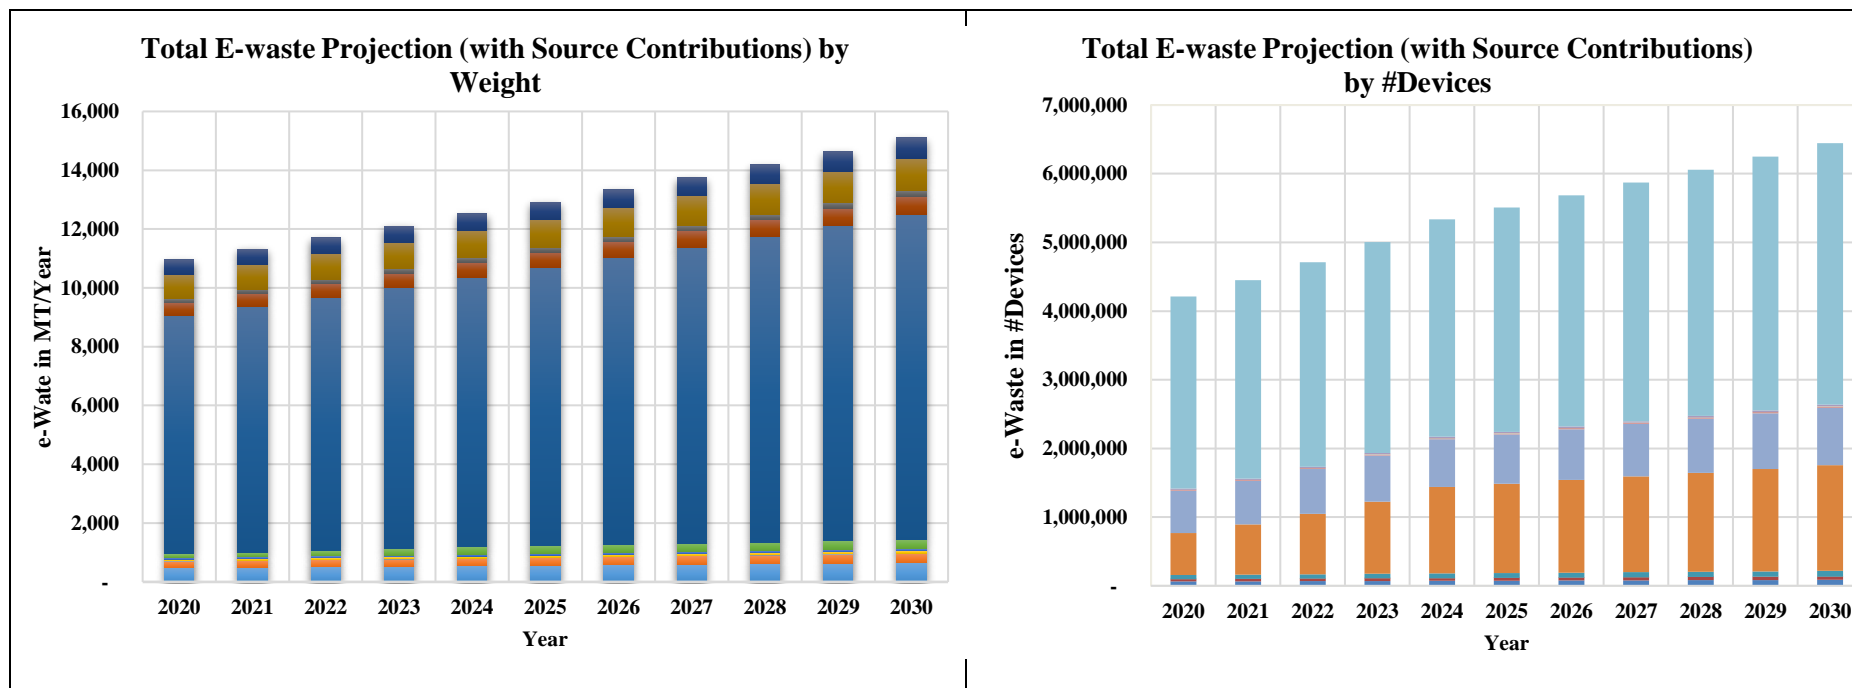

Estimated E-Waste Component Distribution as MT/year (only calculated for Recycler Data)

E-Waste Components	2020	2021	2022	2023	2024	2025	2026	2027	2028	2029	2030
Plastics	1,318	1,360	1,403	1,447	1,493	1,541	1,590	1,640	1,692	1,746	1,801
PCB	255	264	272	281	290	299	309	319	329	339	350
Ferrous	1,931	1,992	2,055	2,121	2,188	2,258	2,330	2,404	2,480	2,559	2,640
Non-ferrous	209	215	222	230	237	245	253	261	269	278	287
Glass	41	42	43	45	46	48	50	51	53	55	56
Thermocol & Packaging Material	-	-	-	-	-	-	-	-	-	-	-
Other Wastes	146	151	156	161	166	172	177	183	189	195	201
Total	3,899	4,024	4,152	4,285	4,422	4,563	4,708	4,858	5,012	5,171	5,335

E-waste Projection from 2020 to 2030