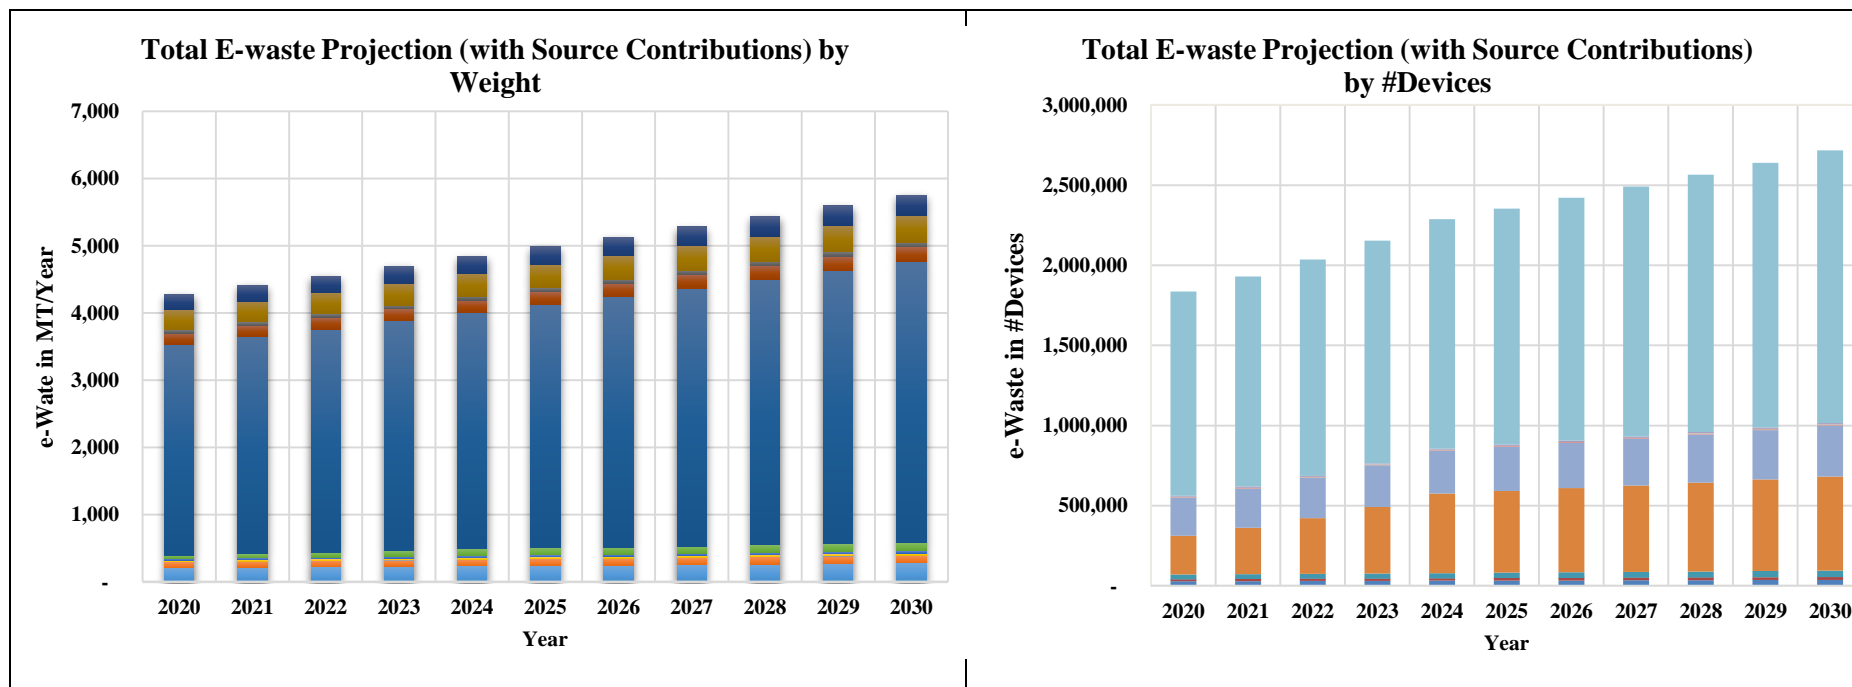

Estimated E-Waste Component Distribution as MT/year (only calculated for Recycler Data)

E-Waste Components	2020	2021	2022	2023	2024	2025	2026	2027	2028	2029	2030
Plastics	534	550	566	582	599	617	635	653	672	692	712
PCB	106	109	112	116	119	123	126	130	134	137	141
Ferrous	741	762	784	807	831	855	880	906	932	959	987
Non-ferrous	83	86	88	91	93	96	99	102	105	108	111
Glass	18	19	19	20	20	21	21	22	23	23	24
Thermocol & Packaging Material	-	-	-	-	-	-	-	-	-	-	-
Other Wastes	61	63	65	67	68	70	72	75	77	79	81
Total	1,543	1,588	1,635	1,682	1,731	1,781	1,833	1,887	1,942	1,998	2,057

E-waste Projection from 2020 to 2030