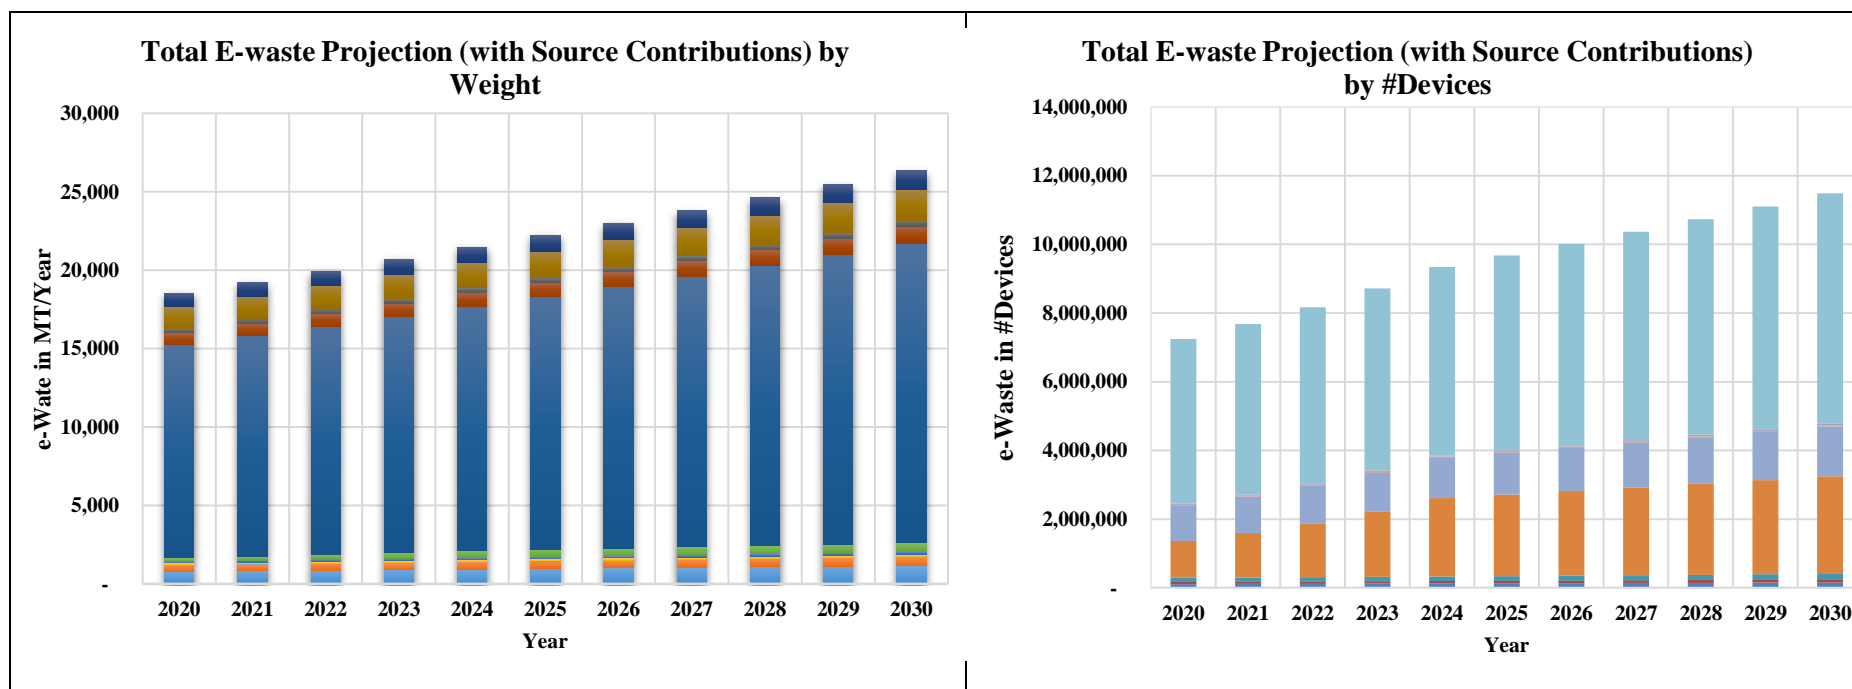

Estimated E-Waste Component Distribution as MT/year (only calculated for Recycler Data)

E-Waste Components	2020	2021	2022	2023	2024	2025	2026	2027	2028	2029	2030
Plastics	2,272	2,351	2,433	2,518	2,605	2,696	2,790	2,886	2,986	3,090	3,196
PCB	443	458	474	491	508	526	545	564	584	604	625
Ferrous	3,295	3,409	3,528	3,651	3,778	3,910	4,046	4,186	4,331	4,481	4,637
Non-ferrous	363	376	389	403	418	432	448	464	480	497	514
Glass	70	73	75	78	81	84	87	91	94	97	101
Thermocol & Packaging Material	-	-	-	-	-	-	-	-	-	-	-
Other Wastes	253	262	271	281	291	301	312	323	334	345	357
Total	6,695	6,929	7,171	7,422	7,681	7,950	8,228	8,513	8,808	9,114	9,430

E-waste Projection from 2020 to 2030