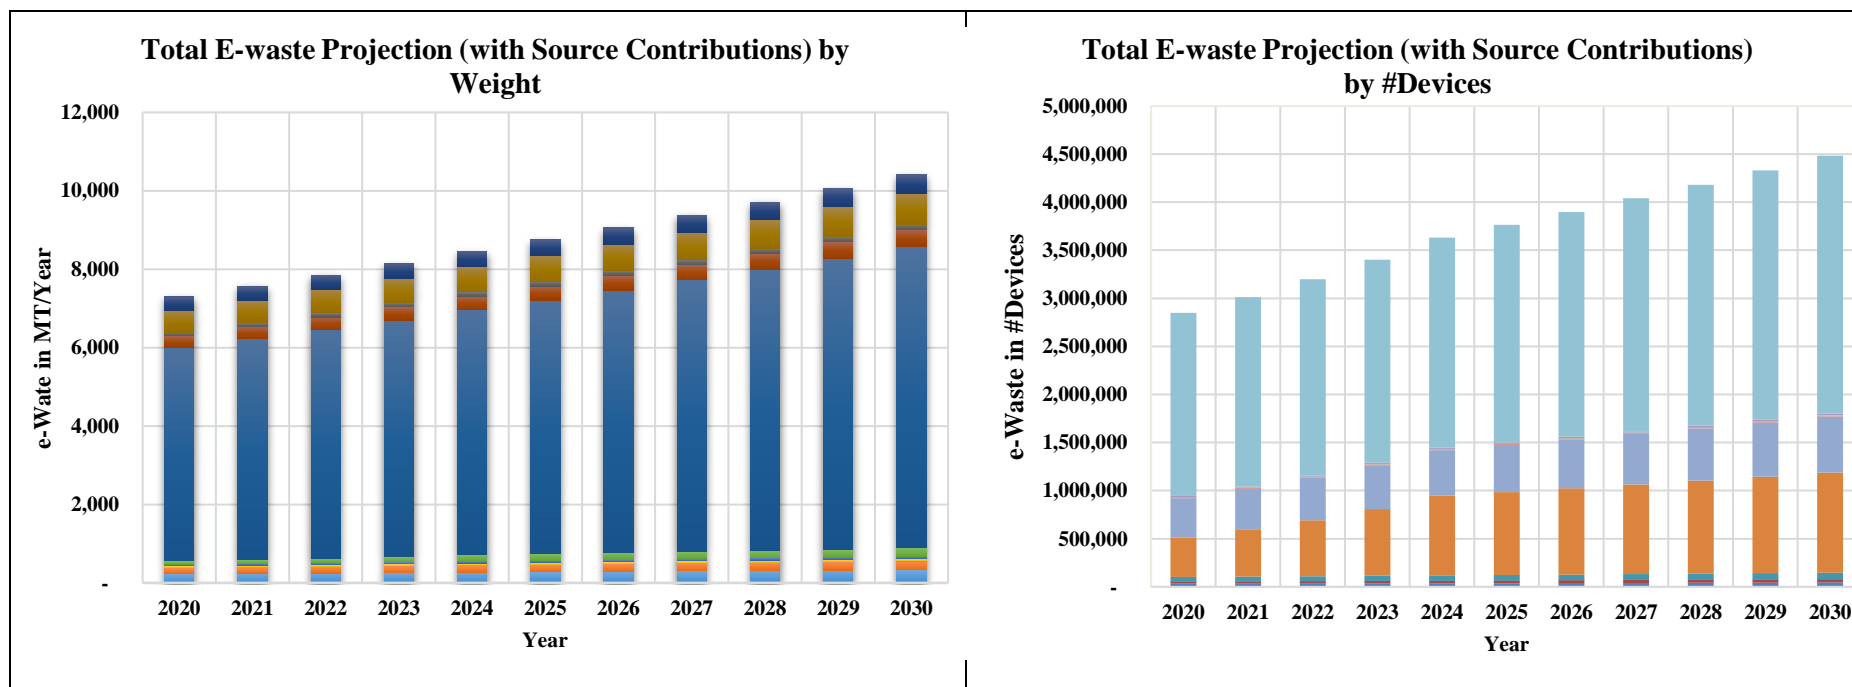

Estimated E-Waste Component Distribution as MT/year (only calculated for Recycler Data)

E-Waste Components	2020	2021	2022	2023	2024	2025	2026	2027	2028	2029	2030
Plastics	885	917	949	983	1,018	1,054	1,091	1,129	1,169	1,211	1,253
PCB	163	169	175	181	187	194	201	208	215	223	231
Ferrous	1,286	1,331	1,379	1,427	1,478	1,530	1,585	1,641	1,699	1,759	1,821
Non-ferrous	131	136	141	146	151	157	163	168	174	181	187
Glass	20	21	22	22	23	24	25	26	27	28	29
Thermocol & Packaging Material	-	-	-	-	-	-	-	-	-	-	-
Other Wastes	92	96	99	103	106	110	114	118	123	127	131
Total	2,578	2,669	2,764	2,862	2,964	3,070	3,179	3,291	3,407	3,528	3,653

E-waste Projection from 2020 to 2030