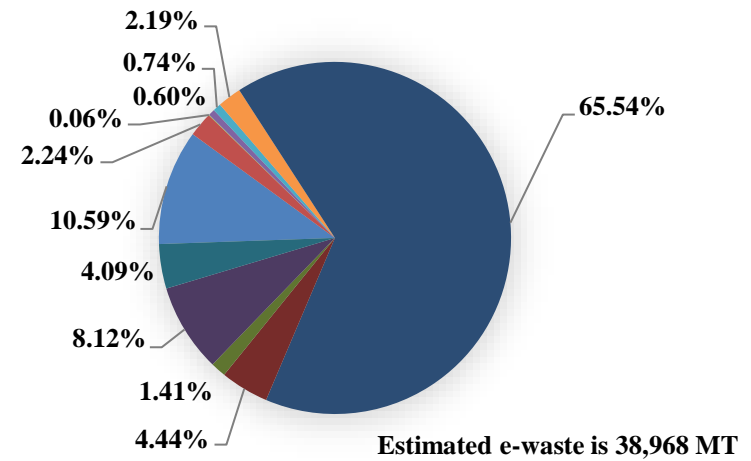

Distribution of E-Waste by #Devices in 2030