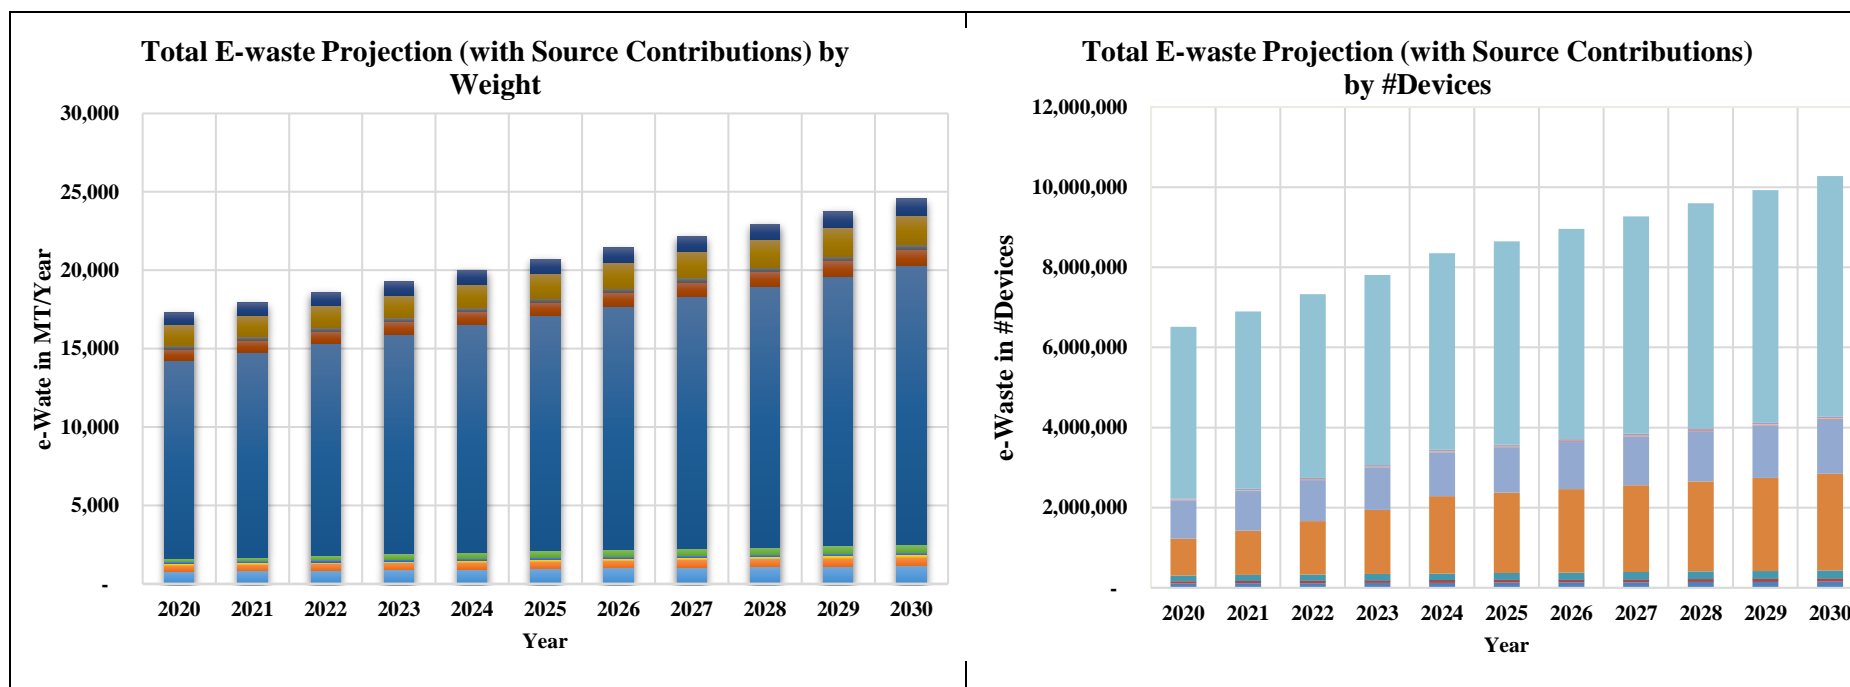

Estimated E-Waste Component Distribution as MT/year (only calculated for Recycler Data)

E-Waste Components	2020	2021	2022	2023	2024	2025	2026	2027	2028	2029	2030
Plastics	2,215	2,293	2,373	2,456	2,542	2,631	2,723	2,817	2,916	3,017	3,122
PCB	437	452	468	485	502	520	538	557	577	597	617
Ferrous	3,094	3,203	3,315	3,431	3,551	3,675	3,804	3,937	4,074	4,216	4,363
Non-ferrous	352	365	378	392	406	420	435	450	466	483	500
Glass	70	72	75	78	81	84	87	90	93	97	100
Thermocol & Packaging Material	-	-	-	-	-	-	-	-	-	-	-
Other Wastes	249	258	267	276	286	296	307	318	329	340	352
Total	6,418	6,643	6,876	7,118	7,368	7,626	7,894	8,170	8,455	8,749	9,055

E-waste Projection from 2020 to 2030