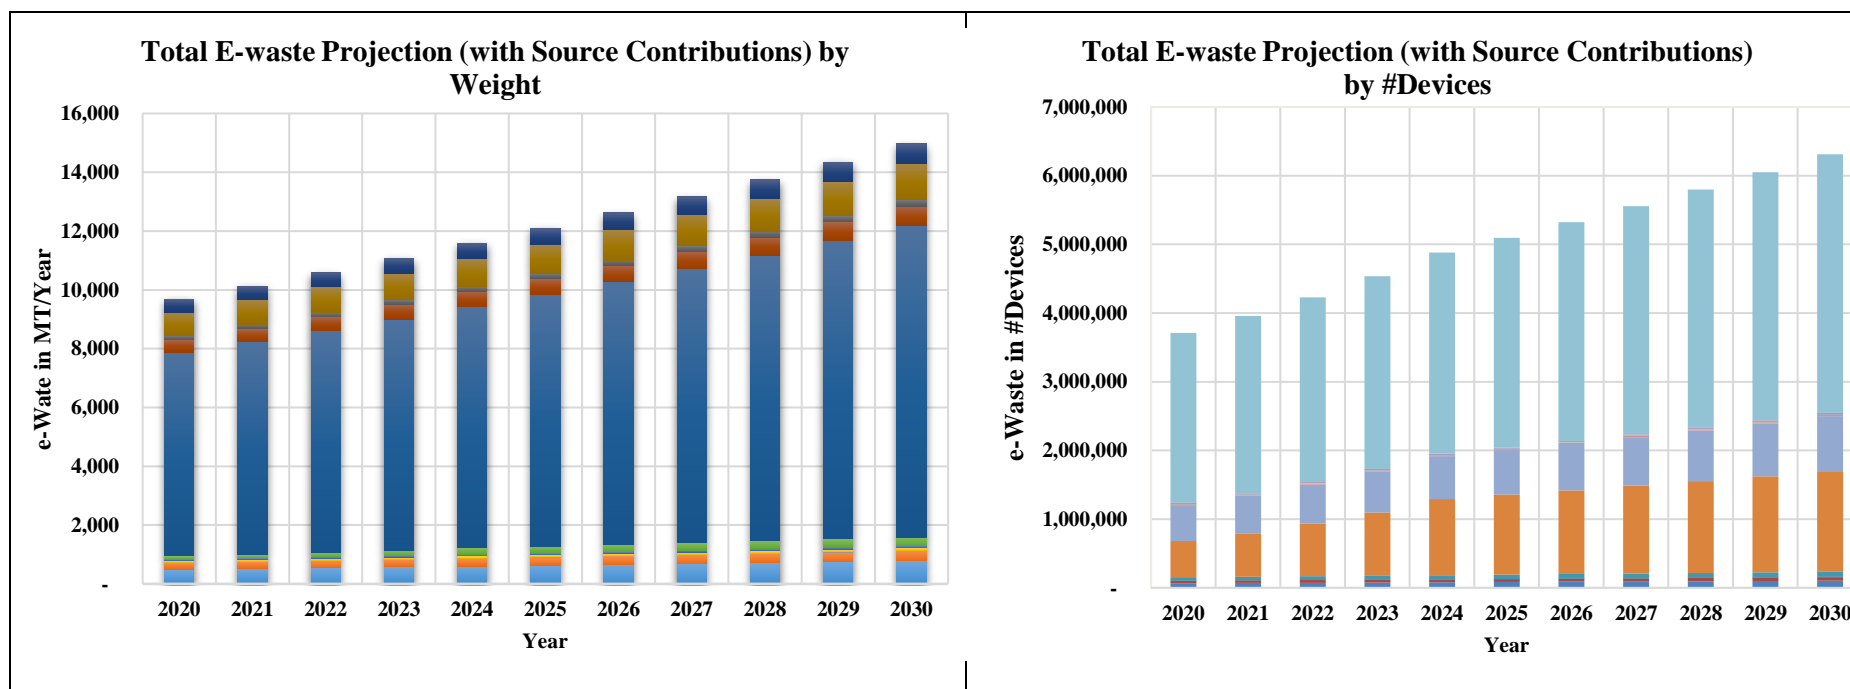

Estimated E-Waste Component Distribution as MT/year (only calculated for Recycler Data)

E-Waste Components	2020	2021	2022	2023	2024	2025	2026	2027	2028	2029	2030
Plastics	1,161	1,212	1,265	1,320	1,378	1,438	1,501	1,566	1,634	1,705	1,779
PCB	236	247	258	269	281	293	306	320	334	348	363
Ferrous	1,781	1,859	1,940	2,025	2,113	2,205	2,302	2,402	2,506	2,615	2,729
Non-ferrous	209	218	228	238	249	260	271	283	296	308	322
Glass	43	45	47	49	52	54	57	59	62	64	67
Thermocol & Packaging Material	-	-	-	-	-	-	-	-	-	-	-
Other Wastes	135	141	147	154	160	168	175	183	191	199	208
Total	3,565	3,722	3,885	4,055	4,233	4,418	4,612	4,812	5,022	5,240	5,468

E-waste Projection from 2020 to 2030