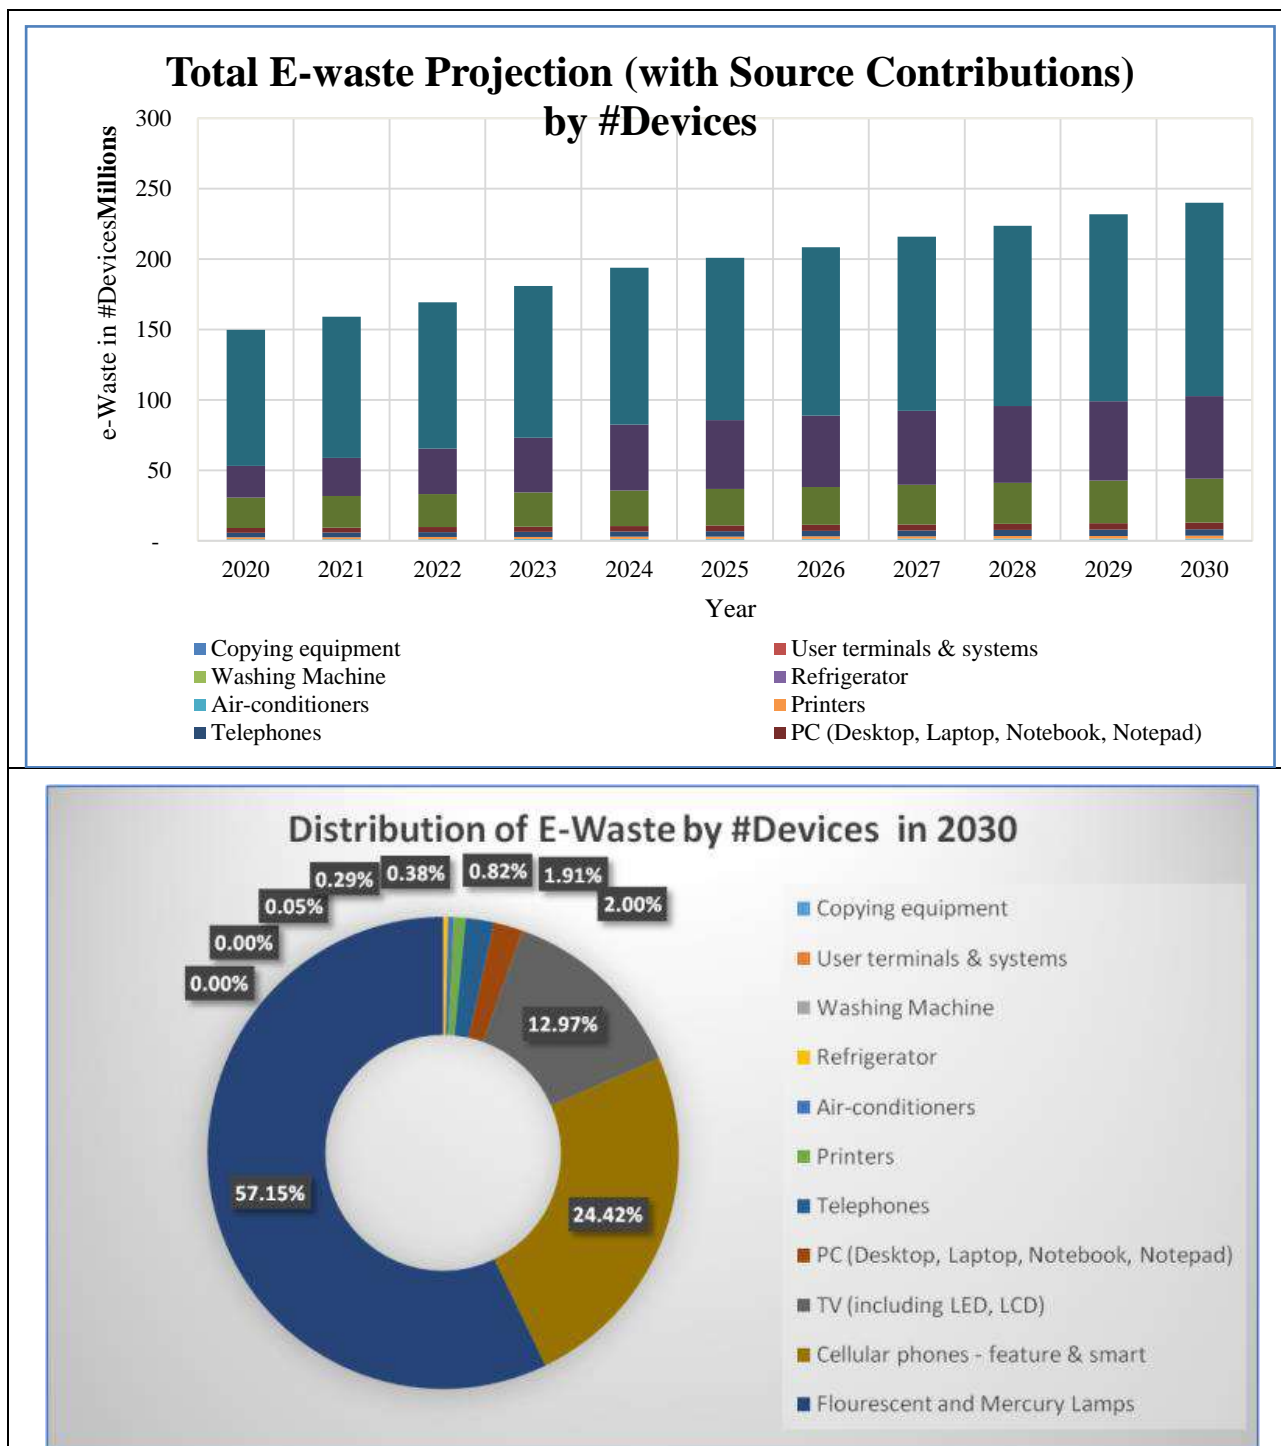

The above figure indicates the major contribution of e-waste by weight is from TV (including LCD, LED) which is around 71%.

Figure 2.2: Present and Future E-waste Generation Trends no. of Devices

The above figure indicates that the major contributor of e-waste in terms of no. of devices is flouroscent and mercury lamps which are around 57%. The second major contributor is cellular phones which may be attributed to its low average life.