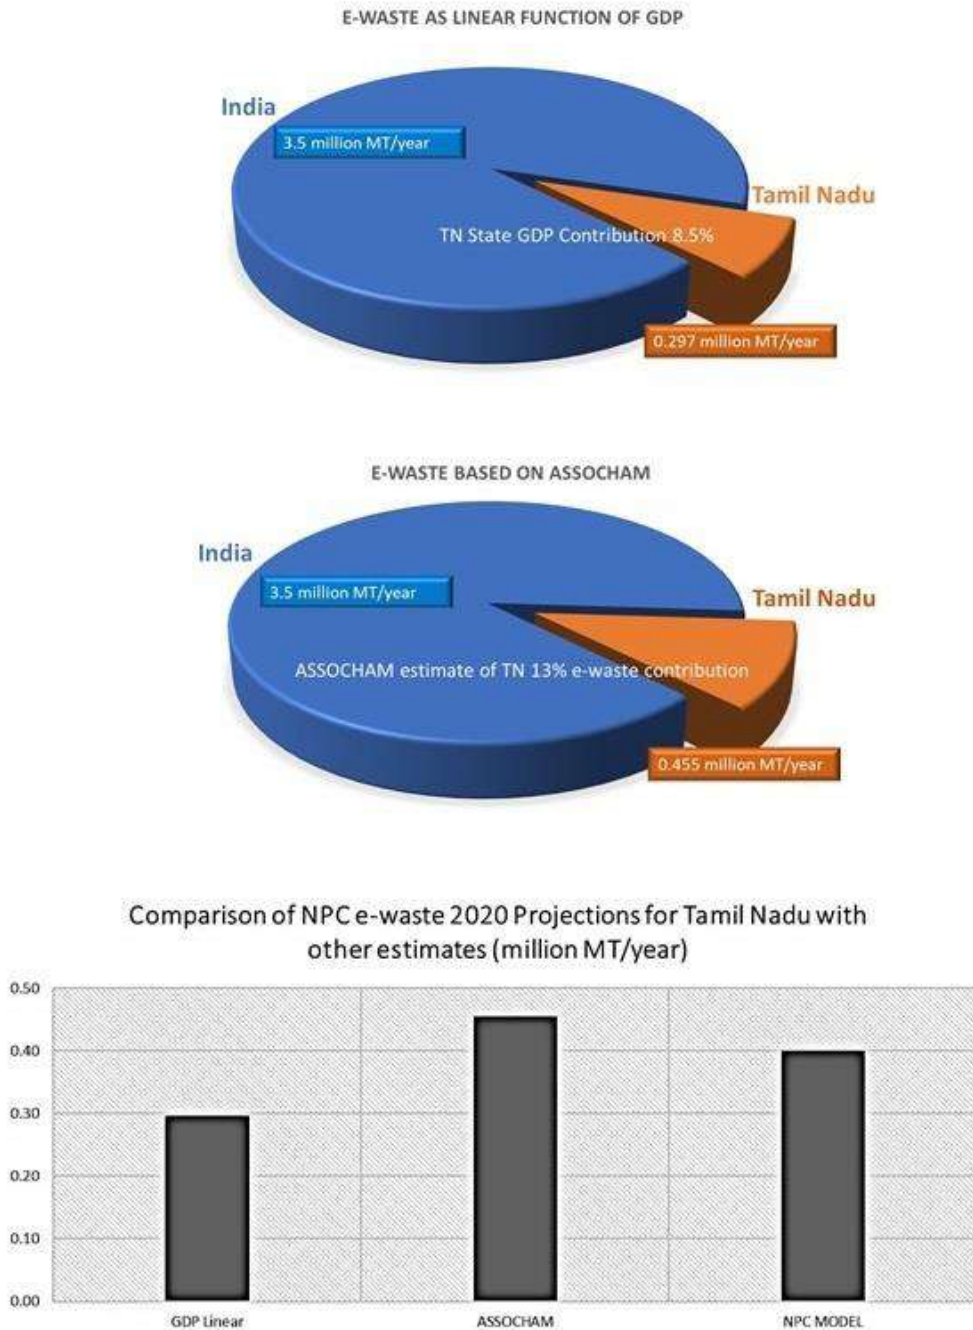

Figure 1.2: Top-5 E-Waste Generating Countries
 (*Source: ASSOCHAM-KPMG Report)

As per the Global E-Waste monitoring report 2020, India stands 3rd in the world among top e-waste producing countries in the world after China and USA. The total e-waste generated worldwide is about 53.6 Million Tons annually an average of 7.3 kg per capita in the year 2019 of which India contributes 6% at an average of 2.4 kg per capita. India generates 3.230 Million tons E-waste annually^{II}. In 2019, the world generated a striking 53.6 Mt of e-waste, an average of 7.3 kg per capita. The global generation of e-waste grew by 9.2 Mt since 2014 and is projected to grow to 74.7 Mt by 2030 – almost doubling in only 16 years. The growing amount of e-waste is mainly fueled by higher consumption rates of EEE, short life cycles, and few repair options. Asia generated the highest quantity of e-waste in 2019 at 24.9 Mt, followed by the Americas (13.1 Mt) and Europe (12 Mt), while Africa and Oceania generated 2.9 Mt and 0.7 Mt, respectively. Europe ranked first worldwide in terms of e-waste generation per capita, with 16.2 kg per capita. Oceania was second (16.1 kg per capita), followed by the Americas (13.3 kg per capita), while Asia and Africa generated just 5.6 and 2.5 kg per capita, respectively

Figure 1.3: Comparison of e-waste projection of NPC with others

For instance based on the state GDP contribution (1,630,208 crore) to national GDP (19,220,355 crore) – the share of TN to India is approximately 8.5% in 2018-19. The national estimate for 2020 as per MeITY for e-waste is 3.5 million MT/annum which linearly would translate to 297,500 million MT/annum. This may be treated as a lower estimate of e-waste that may be generated. As one of the most developed states of India, Tamil Nadu has higher per-capita income.