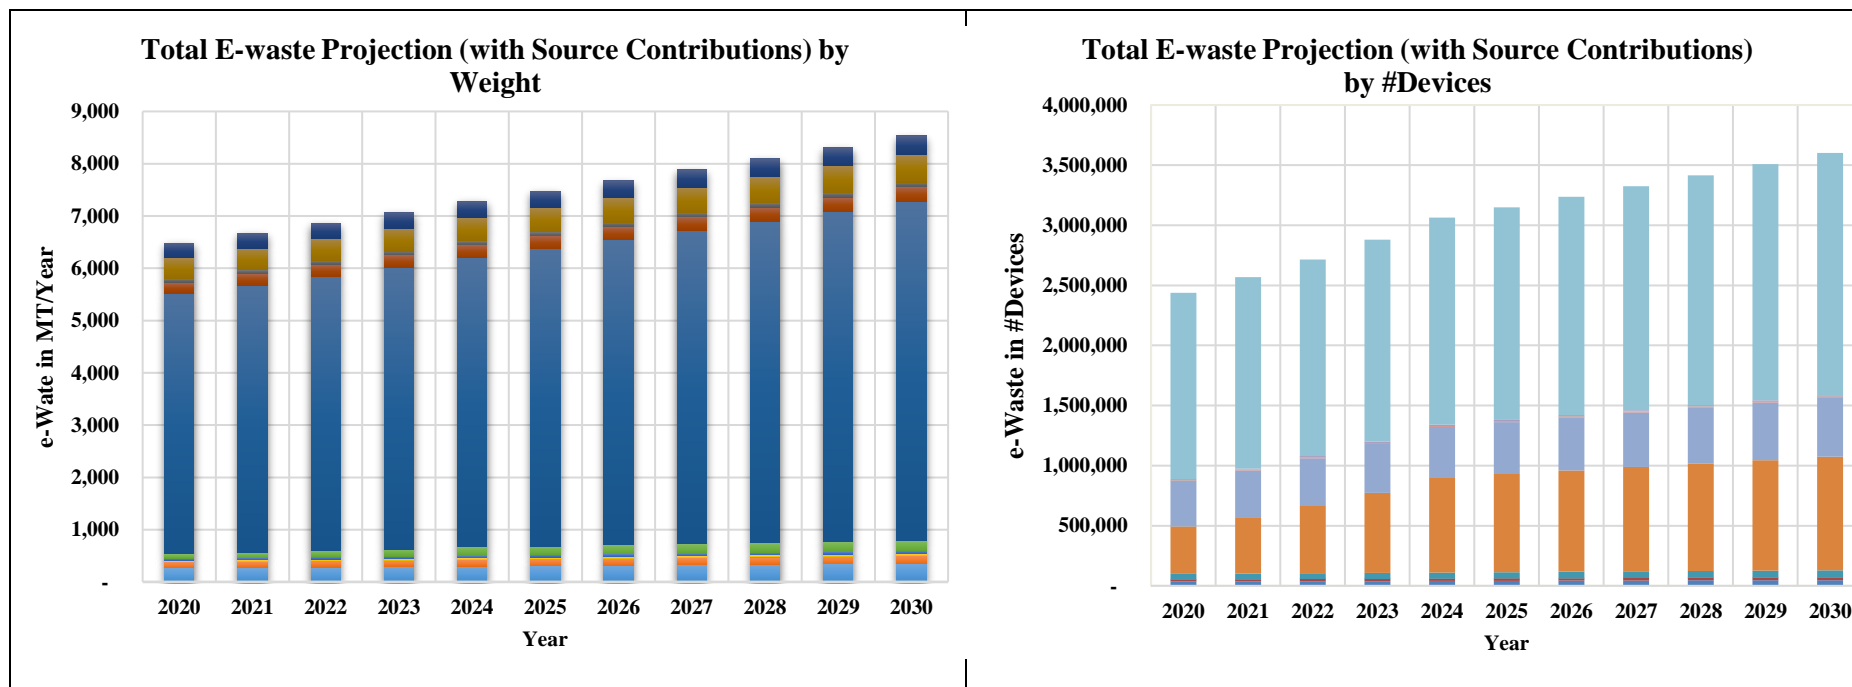

Estimated E-Waste Component Distribution as MT/year (only calculated for Recycler Data)

E-Waste Components	2020	2021	2022	2023	2024	2025	2026	2027	2028	2029	2030
Plastics	823	845	868	892	916	940	966	992	1,018	1,046	1,074
PCB	156	160	165	169	174	178	183	188	193	199	204
Ferrous	1,079	1,108	1,138	1,169	1,201	1,233	1,266	1,301	1,335	1,371	1,408
Non-ferrous	110	113	116	120	123	126	130	133	137	141	145
Glass	23	24	24	25	26	27	27	28	29	30	30
Thermocol & Packaging Material	-	-	-	-	-	-	-	-	-	-	-
Other Wastes	90	93	95	98	100	103	106	109	112	115	118
Total	2,281	2,343	2,407	2,472	2,539	2,608	2,679	2,751	2,825	2,901	2,979

E-waste Projection from 2020 to 2030