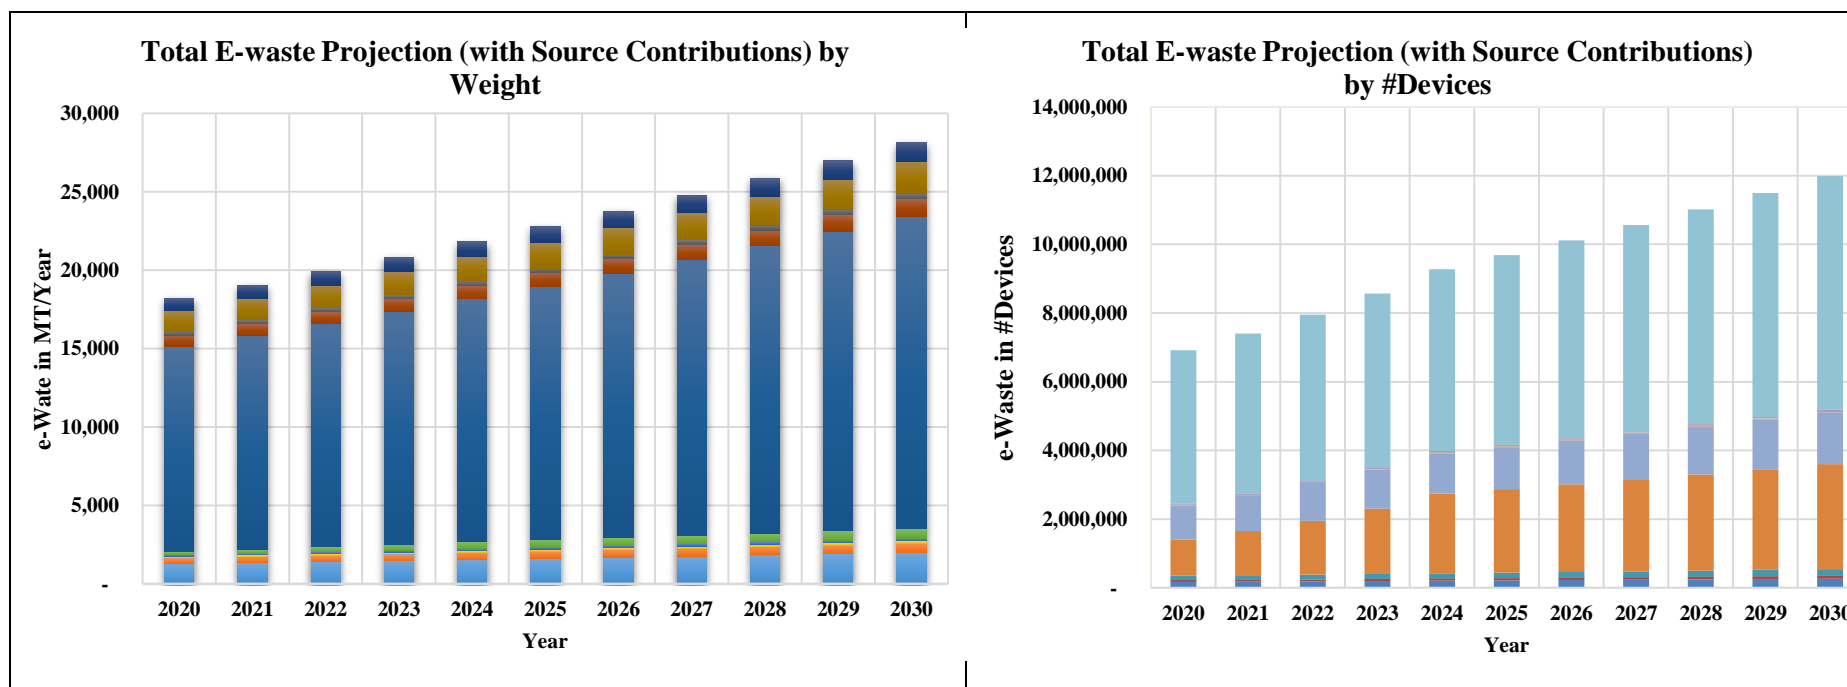

Estimated E-Waste Component Distribution as MT/year (only calculated for Recycler Data)

E-Waste Components	2020	2021	2022	2023	2024	2025	2026	2027	2028	2029	2030
Plastics	2,333	2,435	2,541	2,652	2,768	2,888	3,014	3,145	3,281	3,423	3,571
PCB	506	528	552	576	602	629	657	685	715	746	779
Ferrous	3,254	3,396	3,544	3,698	3,860	4,028	4,204	4,386	4,576	4,775	4,982
Non-ferrous	413	431	451	471	492	514	537	561	585	611	638
Glass	110	115	120	126	132	138	145	151	158	165	172
Thermocol & Packaging Material	-	-	-	-	-	-	-	-	-	-	-
Other Wastes	292	305	319	333	348	364	380	396	414	432	451
Total	6,907	7,210	7,527	7,857	8,201	8,561	8,937	9,325	9,729	10,151	10,592

E-waste Projection from 2020 to 2030