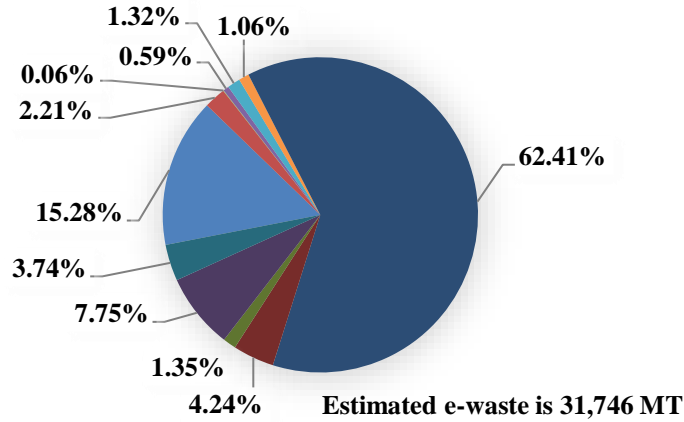

Distribution of E-Waste by #Devices in 2020