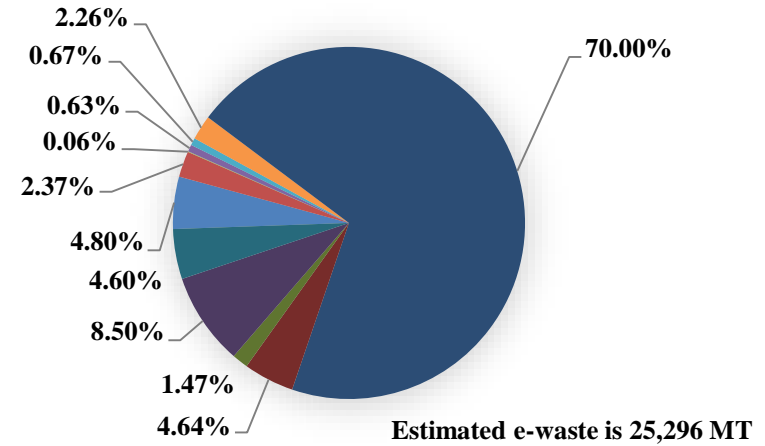

Distribution of E-Waste by #Devices in 2030