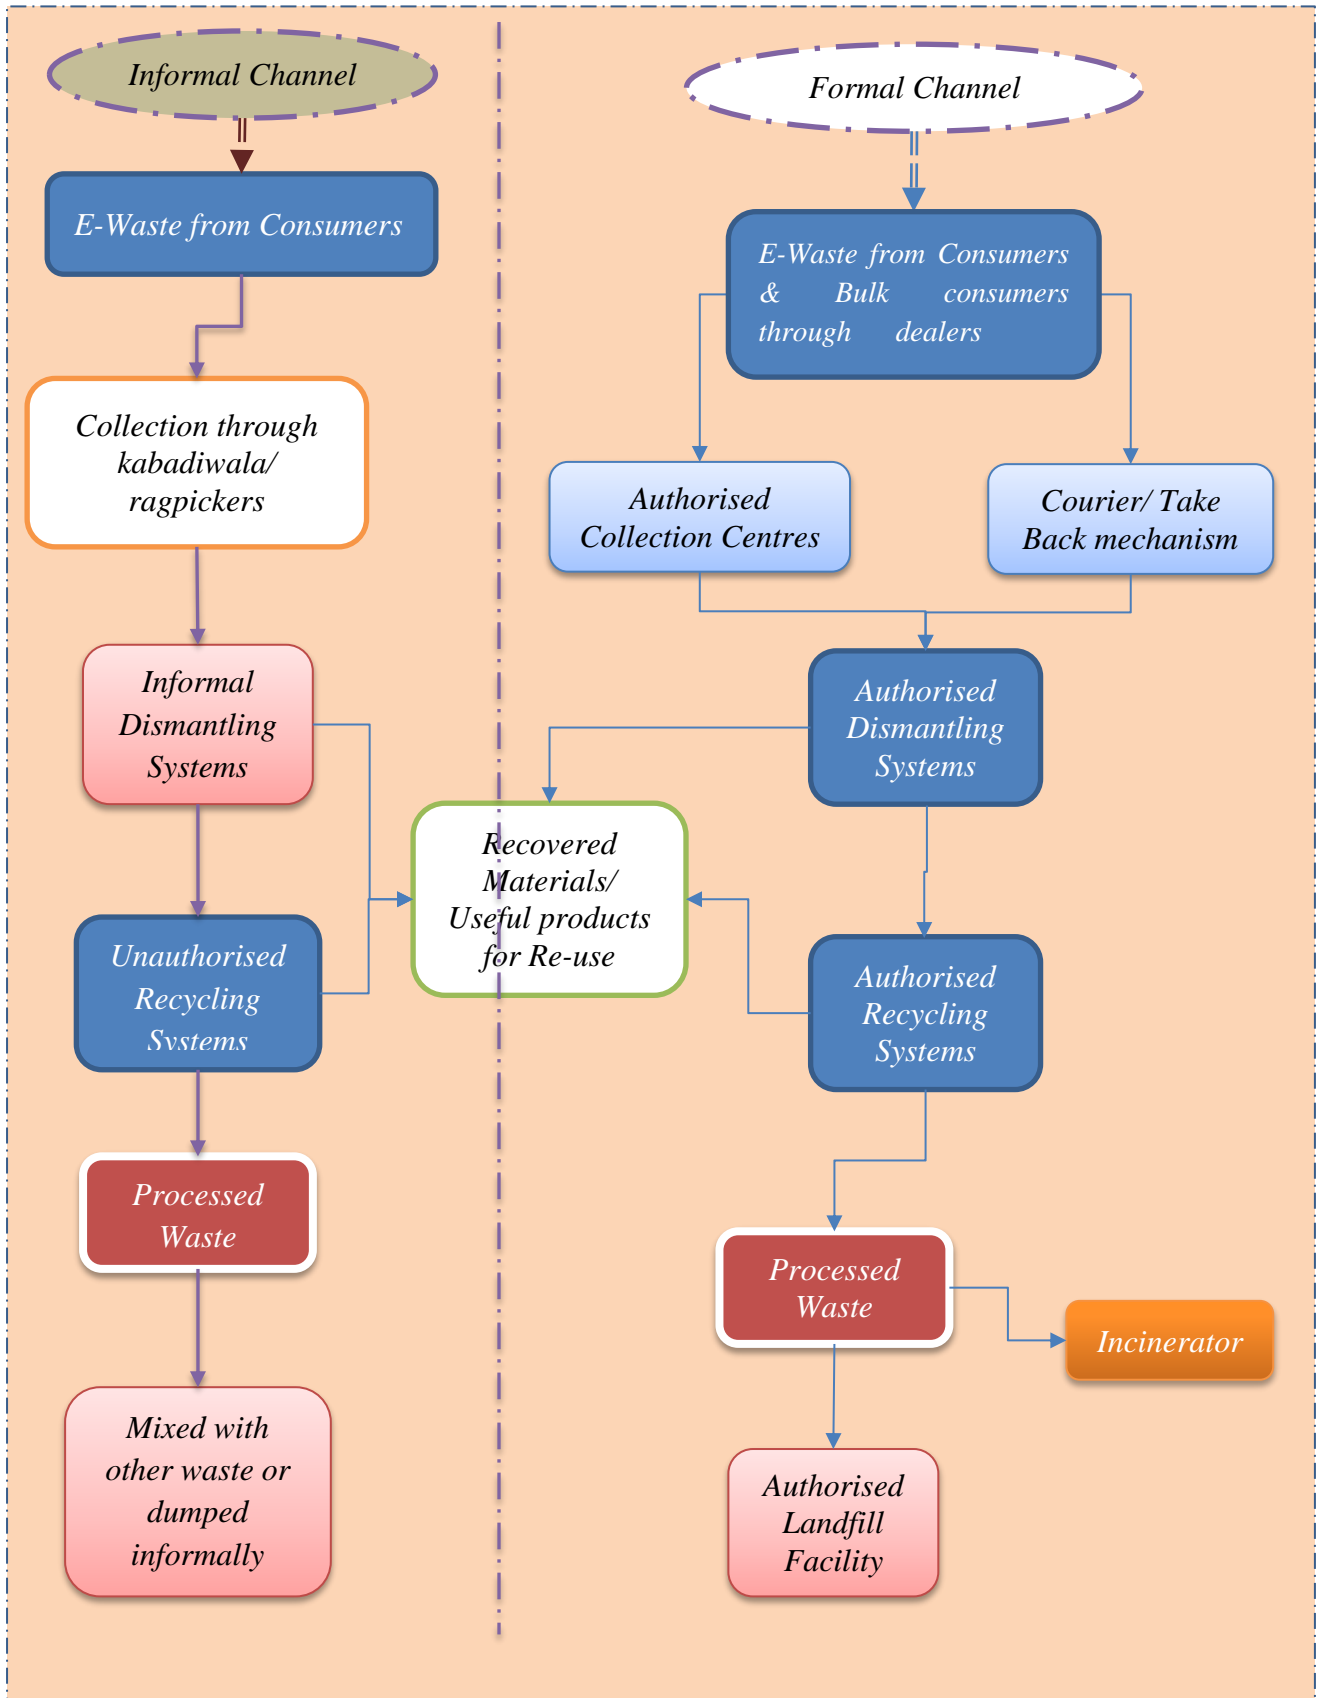

Figure 1.4: Existing Systems of E-Waste Handling in Tamil Nadu

1.5 Structure of the Report

The entire report is organised into 9 chapters.

- **Chapter 1:** gives background on E-waste, scope of the present study and brief description of the methodology adopted for the study.
- **Chapter 2:** describes how e-waste is estimated and its future projection based on e-goods consumption, population growth trend, economic growth, average life span of EEE, average weight of EEE, Industrial growth etc.
- **Chapter 3:** describes the stakeholder profile based on the prepared directory and it also provides various inferences and observations on stakeholder profile.
- **Chapter 4:** gives logic behind the questionnaire design for various stakeholders. Considering the level of information handled /available by various stakeholders a set of 7 questionnaires were designed and circulated to the stakeholders for getting response and validate the E-waste projection form the response. Questionnaire was sent by e-mail, post and follow up with the stakeholders was done through phone for getting response.
- **Chapter 5:** Conclusions arrived from both phase-I &II studies and analysis of data is presented with recommendations.