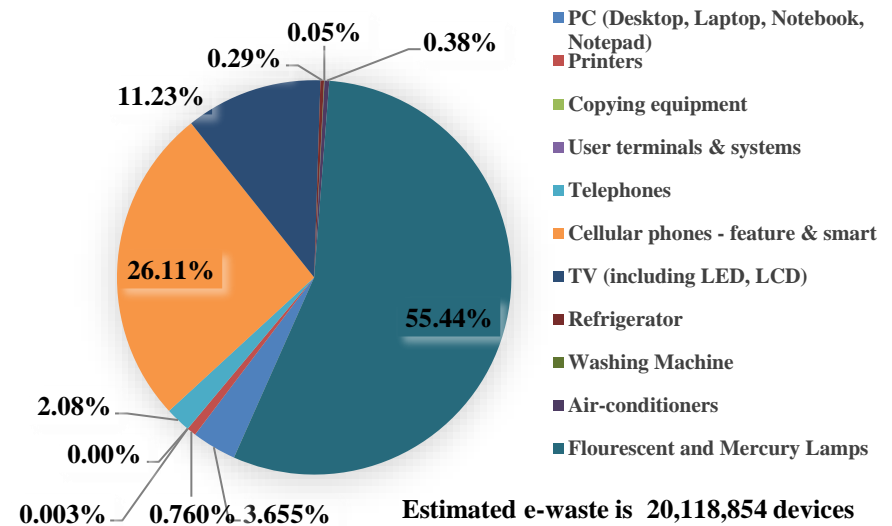

- PC (Desktop, Laptop, Notebook, Notepad)
- Printers
- Copying equipment
- User terminals & systems
- Telephones
- Cellular phones - feature & smart
- TV (including LED, LCD)
- Refrigerator
- Washing Machine
- Air-conditioners
- Flourescent and Mercury Lamps