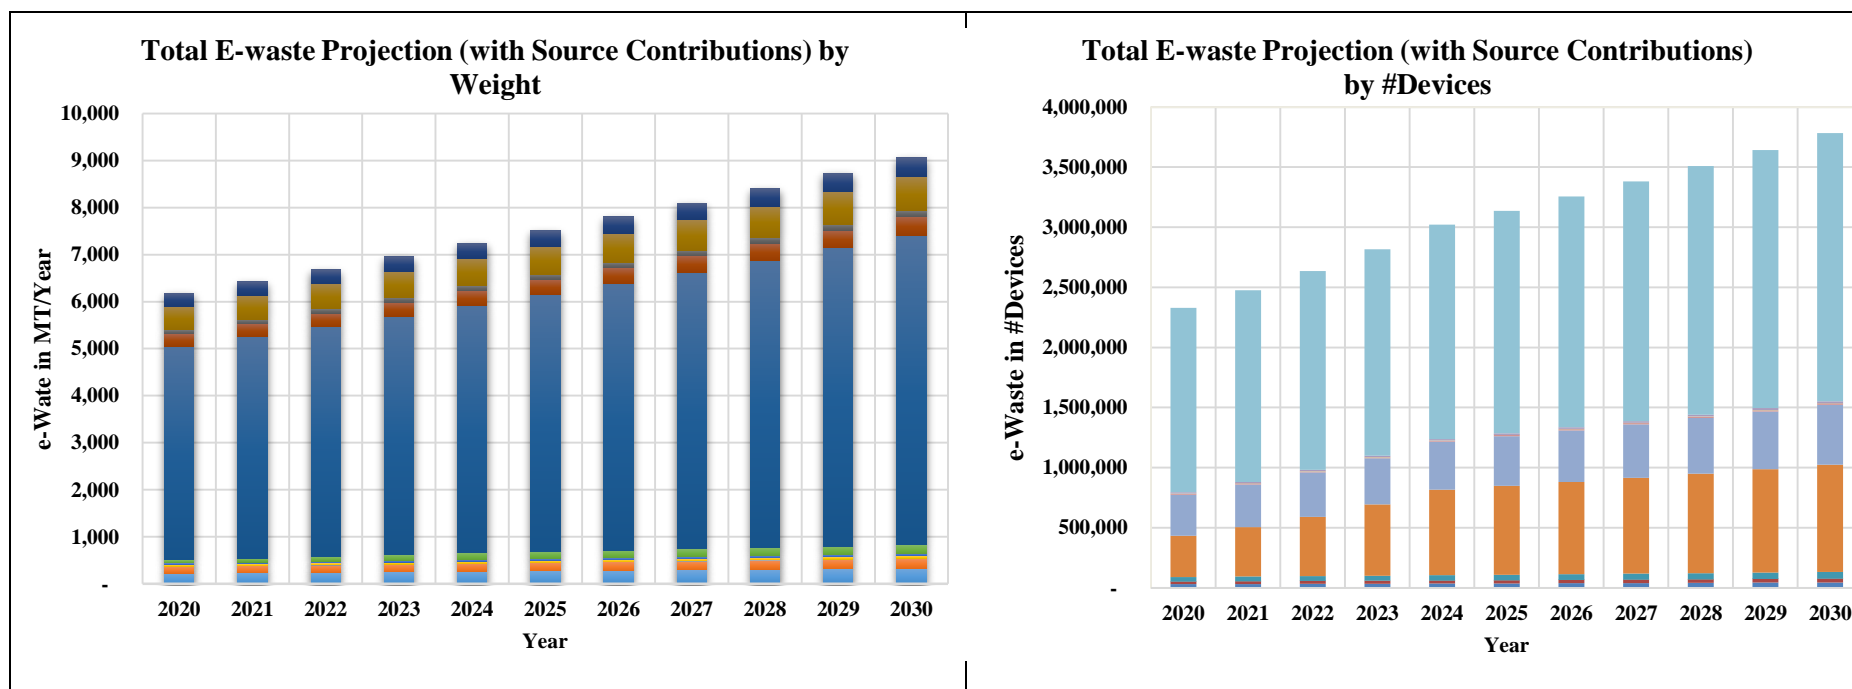

Estimated E-Waste Component Distribution as MT/year (only calculated for Recycler Data)

E-Waste Components	2020	2021	2022	2023	2024	2025	2026	2027	2028	2029	2030
Plastics	744	773	802	833	864	897	932	967	1,004	1,042	1,082
PCB	141	146	152	158	164	170	177	183	190	197	205
Ferrous	1,116	1,159	1,203	1,249	1,296	1,346	1,397	1,450	1,506	1,563	1,623
Non-ferrous	120	124	129	134	139	144	150	156	162	168	174
Glass	20	21	21	22	23	24	25	26	27	28	29
Thermocol & Packaging Material	-	-	-	-	-	-	-	-	-	-	-
Other Wastes	80	83	86	89	93	96	100	104	108	112	116
Total	2,221	2,306	2,394	2,485	2,580	2,678	2,780	2,886	2,996	3,110	3,229

E-waste Projection from 2020 to 2030