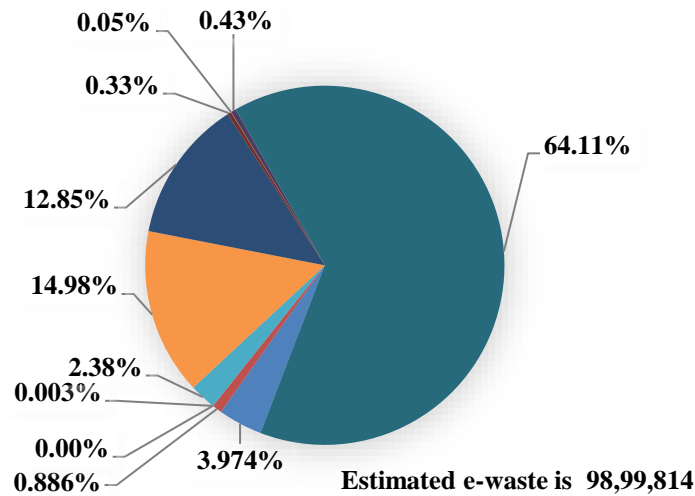

- PC (Desktop, Laptop, Notebook, Notepad)
- Printers
- Copying equipment
- User terminals & systems
- Telephones
- Cellular phones - feature & smart
- TV (including LED, LCD)
- Refrigerator
- Washing Machine
- Air-conditioners
- Flourescent and Mercury Lamps