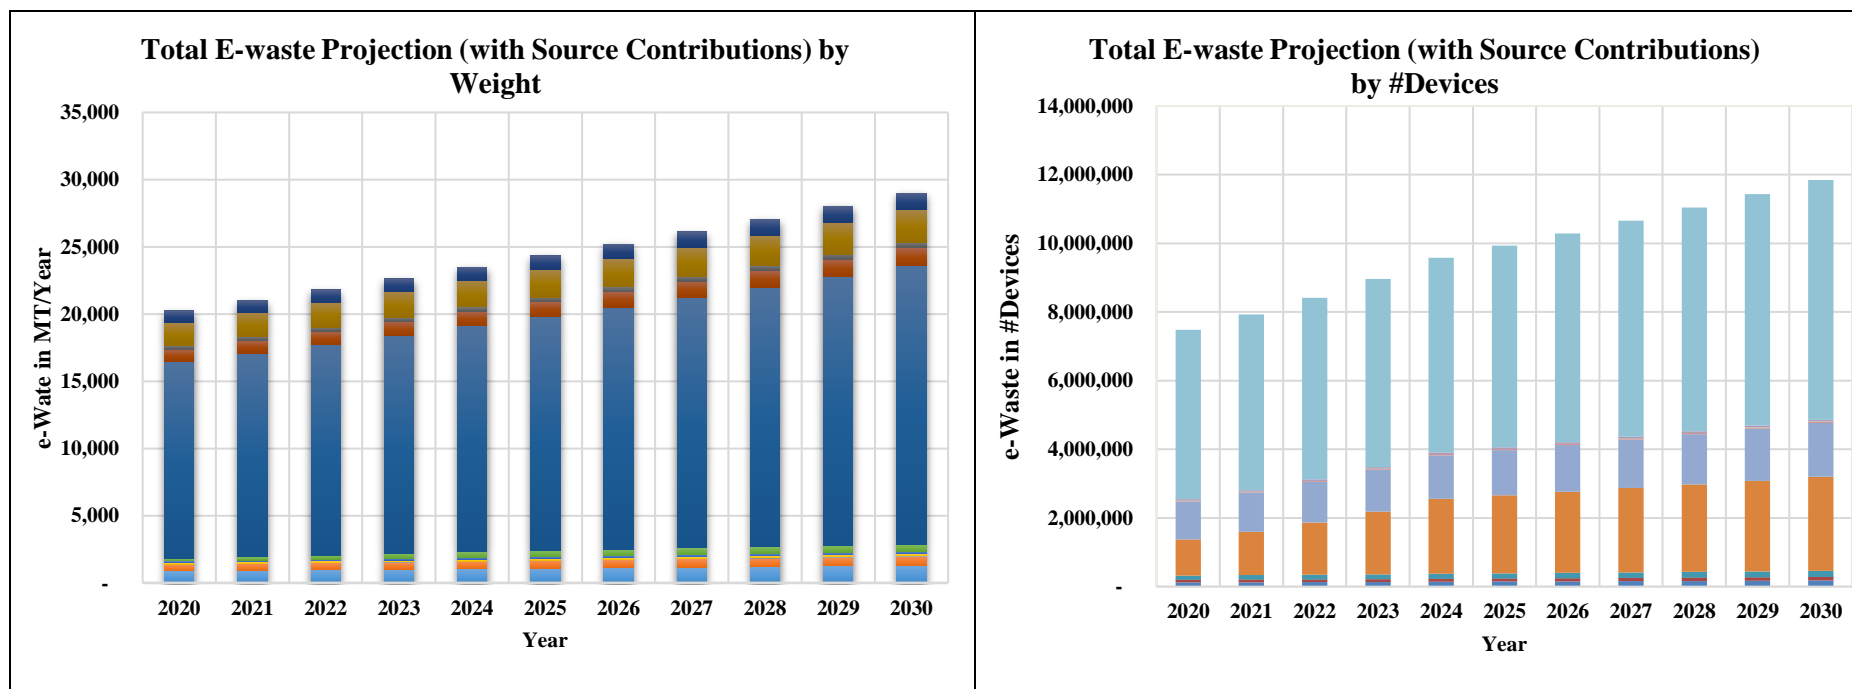

Estimated E-Waste Component Distribution as MT/year (only calculated for Recycler Data)

E-Waste Components	2020	2021	2022	2023	2024	2025	2026	2027	2028	2029	2030
Plastics	2,458	2,546	2,638	2,732	2,830	2,931	3,036	3,144	3,256	3,372	3,492
PCB	484	501	519	538	558	578	599	620	642	665	689
Ferrous	3,732	3,865	4,004	4,147	4,296	4,450	4,609	4,773	4,944	5,120	5,303
Non-ferrous	423	439	455	471	489	507	525	544	563	584	605
Glass	78	81	84	87	90	94	97	101	104	108	112
Thermocol & Packaging Material	-	-	-	-	-	-	-	-	-	-	-
Other Wastes	274	284	295	305	316	328	340	352	365	378	391
Total	7,449	7,717	7,994	8,281	8,578	8,887	9,206	9,534	9,875	10,227	10,592

E-waste Projection from 2020 to 2030