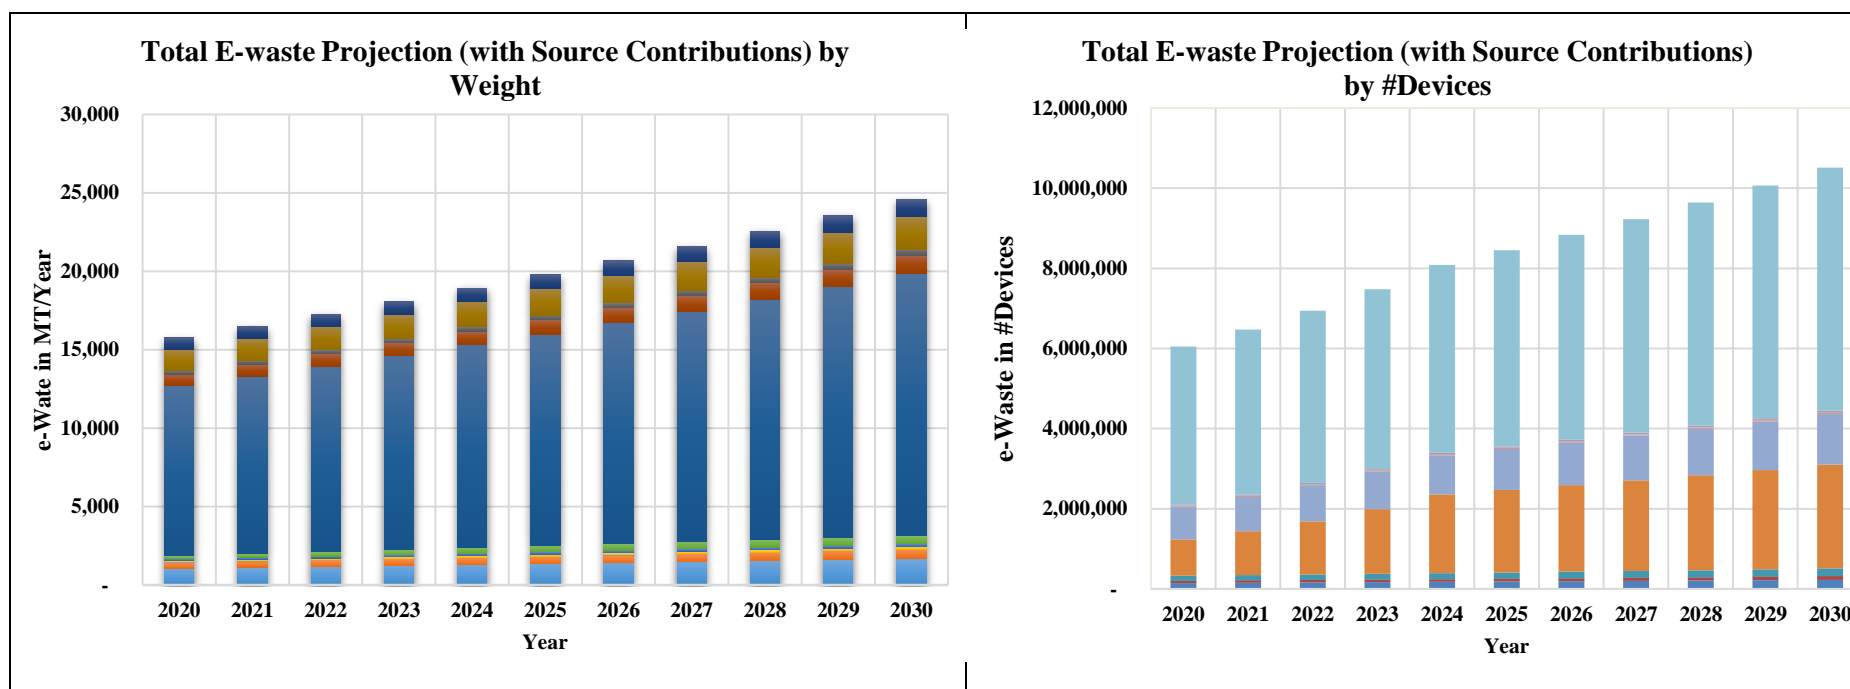

Distribution of E-Waste by Weight in 2020

Distribution of E-Waste by Weight in 2030

Estimated E-Waste Component Distribution as MT/year (only calculated for Recycler Data)

E-Waste Components	2020	2021	2022	2023	2024	2025	2026	2027	2028	2029	2030
Plastics	2,018	2,108	2,202	2,301	2,404	2,511	2,624	2,740	2,862	2,990	3,123
PCB	438	458	479	500	523	547	571	597	623	651	680
Ferrous	2,985	3,119	3,258	3,404	3,556	3,715	3,881	4,054	4,235	4,424	4,621
Non-ferrous	391	408	427	446	467	488	510	533	557	582	608
Glass	91	96	100	105	110	115	120	126	131	137	143
Thermocol & Packaging Material	-	-	-	-	-	-	-	-	-	-	-
Other Wastes	249	261	272	285	298	311	325	340	355	371	388
Total	6,172	6,449	6,739	7,041	7,357	7,687	8,032	8,390	8,765	9,155	9,563

E-waste Projection from 2020 to 2030