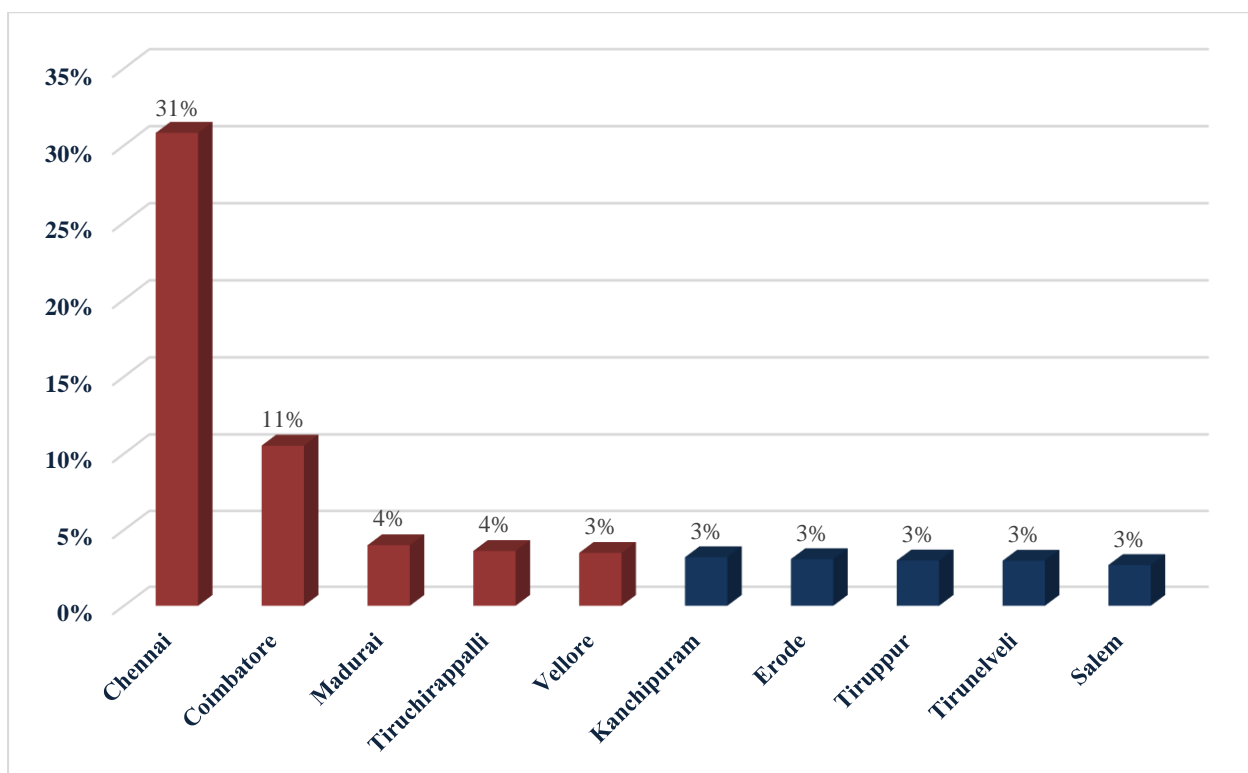

around 150 million and 240 million a 60% rise indicating increase in smaller weight components.

- The major contributor of e-waste in terms of no. of devices is fluorescent and mercury lamps which are around 57%. The second major contributor is cellular phones which may be attributed to its low average life.
- In terms of components ferrous metallic components constitute the major portion followed by plastics. Ferrous metals and plastics constitute 81% followed by PCB's constituting 7% waste by weight.
- A total of 8717 stakeholders constituting manufacturers, sellers, bulk consumers, refurbishers, collection centers and recyclers were identified and directory for each type of stake holders prepared.
- Out of 32 districts the majority of stakeholders were predominant in 10 major districts and their contribution with respect to entire state is **67%** this can be seen pictorially from the graph below.