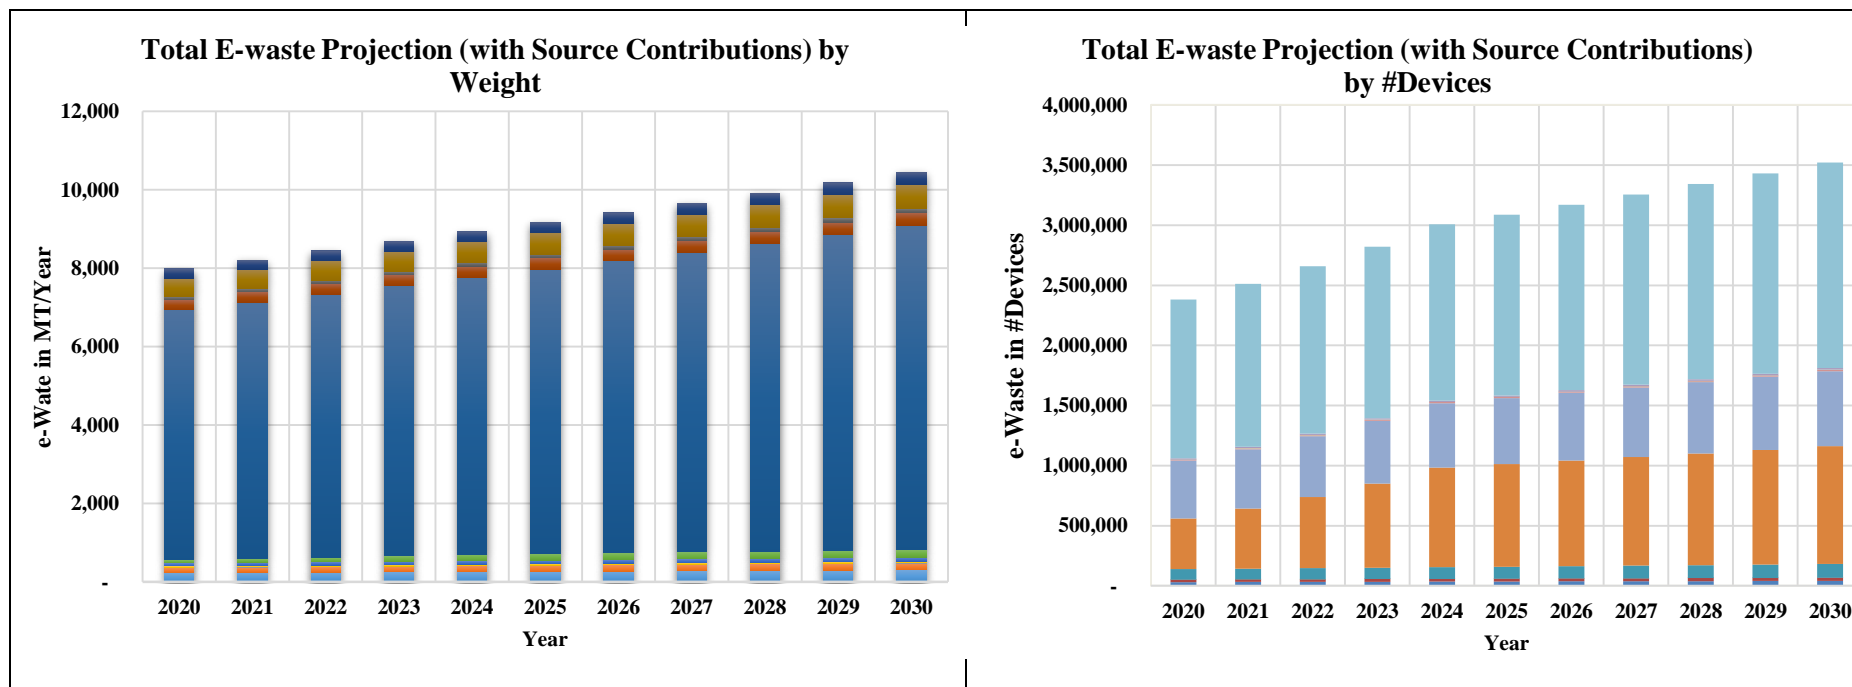

Estimated E-Waste Component Distribution as MT/year (only calculated for Recycler Data)

E-Waste Components	2020	2021	2022	2023	2024	2025	2026	2027	2028	2029	2030
Plastics	1,101	1,131	1,160	1,191	1,222	1,255	1,288	1,322	1,357	1,392	1,429
PCB	197	202	207	213	219	224	230	236	243	249	256
Ferrous	1,324	1,359	1,395	1,432	1,470	1,508	1,548	1,589	1,631	1,674	1,718
Non-ferrous	126	129	132	136	140	143	147	151	155	159	163
Glass	20	21	21	22	22	23	24	24	25	26	26
Thermocol & Packaging Material	-	-	-	-	-	-	-	-	-	-	-
Other Wastes	113	116	119	122	125	129	132	136	139	143	147
Total	2,881	2,957	3,035	3,115	3,198	3,283	3,370	3,458	3,550	3,643	3,740

E-waste Projection from 2020 to 2030