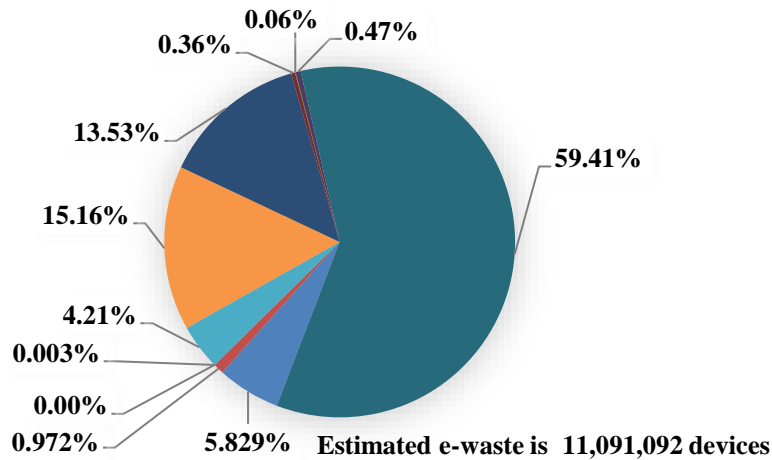

- PC (Desktop, Laptop, Notebook, Notepad)
- Printers
- Copying equipment
- User terminals & systems
- Telephones
- Cellular phones - feature & smart
- TV (including LED, LCD)
- Refrigerator
- Washing Machine
- Air-conditioners
- Flourescent and Mercury Lamps