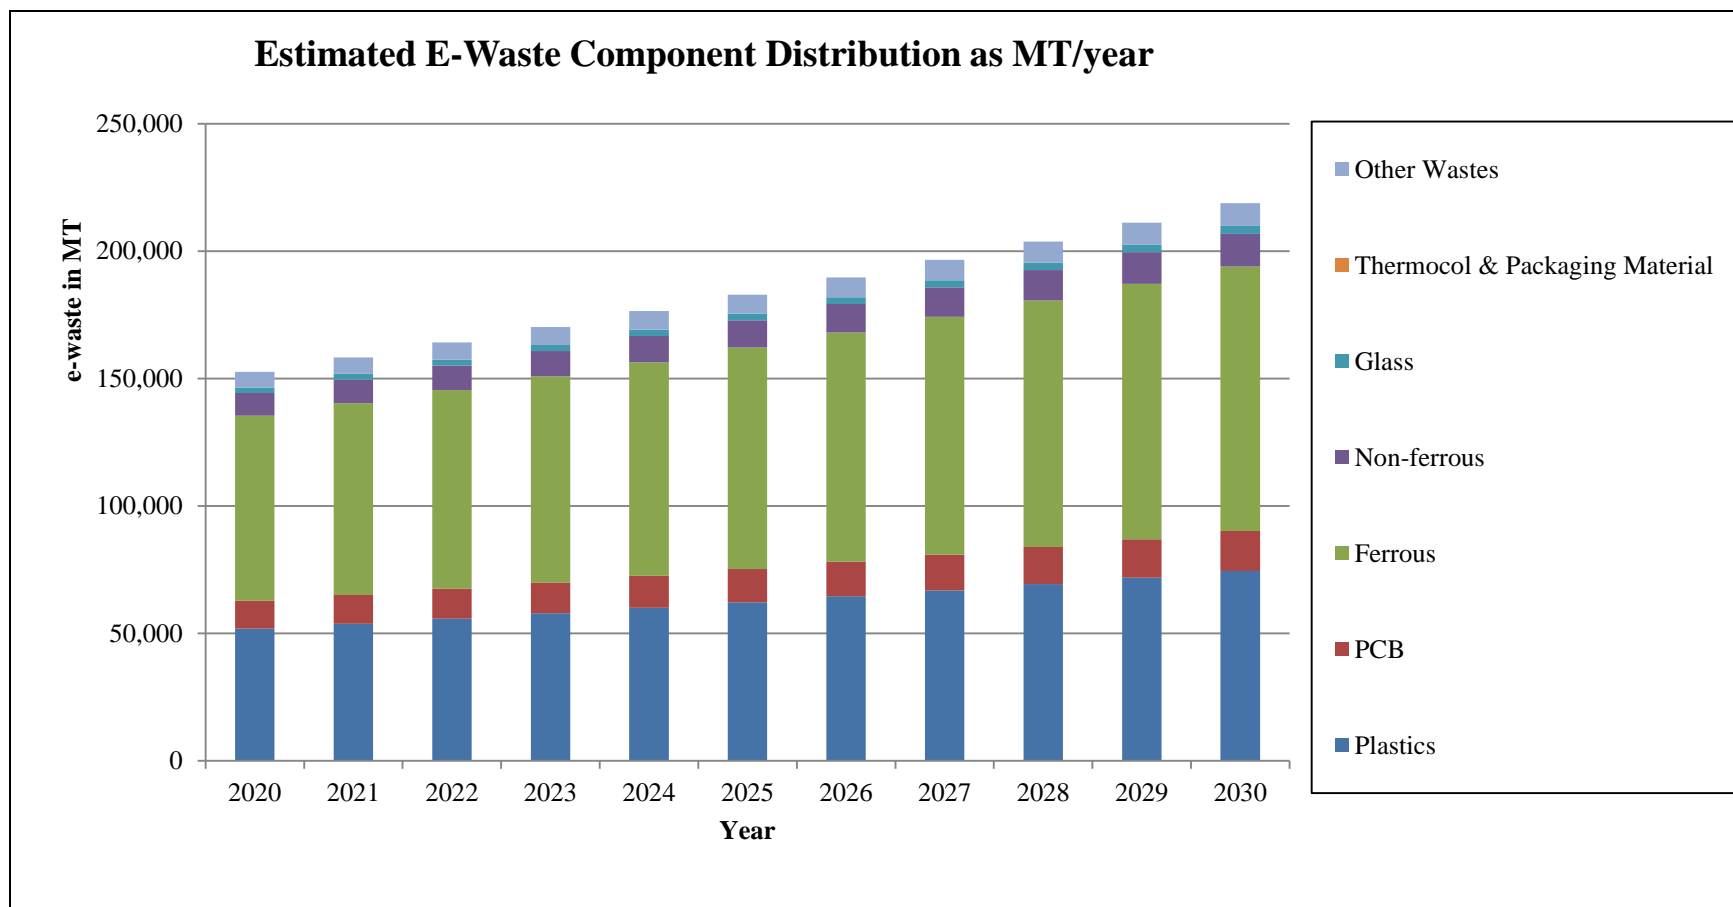

Table 2.14: List of Citations mentioned in Chapter-2

2.3.2 Summary of E- Waste components

Ferrous metals and plastics constitute 81% followed by PCB’s constituting 7% waste by weight. The respondents to survey indicated all e-waste recyclers donot have facility to dismantle all e-waste products and to recycle all e-waste materials.

Figure 2.5: Estimated E-Waste Component Distribution as MT/year