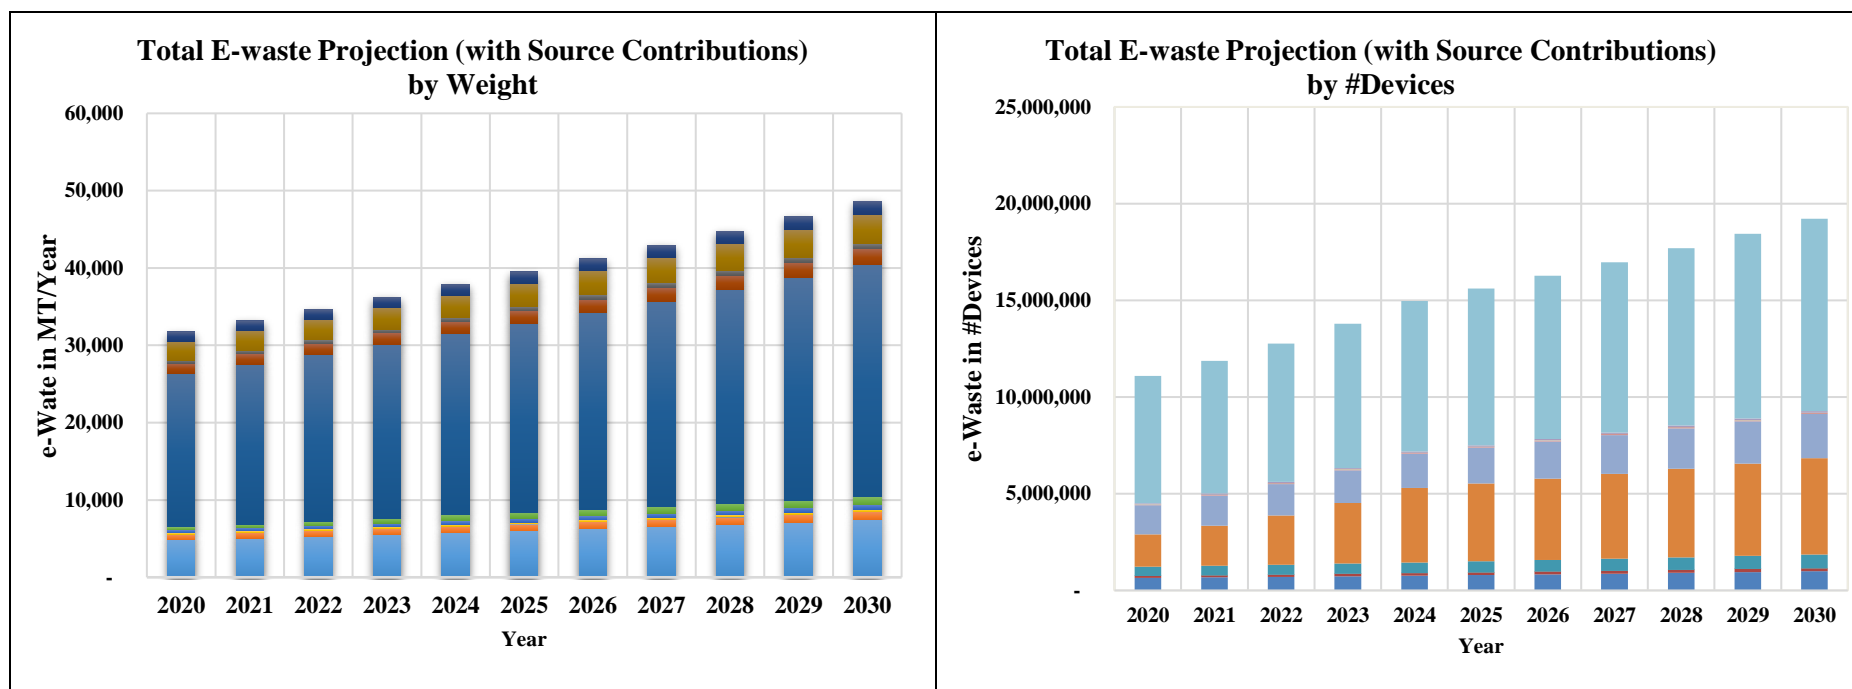

Distribution of E-Waste by Weight in 2020

Distribution of E-Waste by Weight in 2030

Estimated E-Waste Component Distribution as MT/year (only calculated for Recycler Data)

E-Waste Components	2020	2021	2022	2023	2024	2025	2026	2027	2028	2029	2030
Plastics	5,064	5,281	5,506	5,742	5,987	6,243	6,510	6,786	7,074	7,375	7,688
PCB	1,364	1,423	1,485	1,549	1,616	1,685	1,758	1,833	1,911	1,992	2,077
Ferrous	6,242	6,508	6,786	7,076	7,378	7,693	8,022	8,363	8,718	9,089	9,475
Non-ferrous	1,151	1,201	1,253	1,307	1,363	1,422	1,484	1,547	1,613	1,682	1,753
Glass	414	432	451	471	491	513	535	558	582	607	633
Thermocol & Packaging Material	-	-	-	-	-	-	-	-	-	-	-
Other Wastes	790	824	860	897	936	976	1,018	1,062	1,107	1,154	1,203
Total	15,025	15,669	16,341	17,041	17,771	18,533	19,327	20,149	21,006	21,899	22,830

E-waste Projection from 2020 to 2030