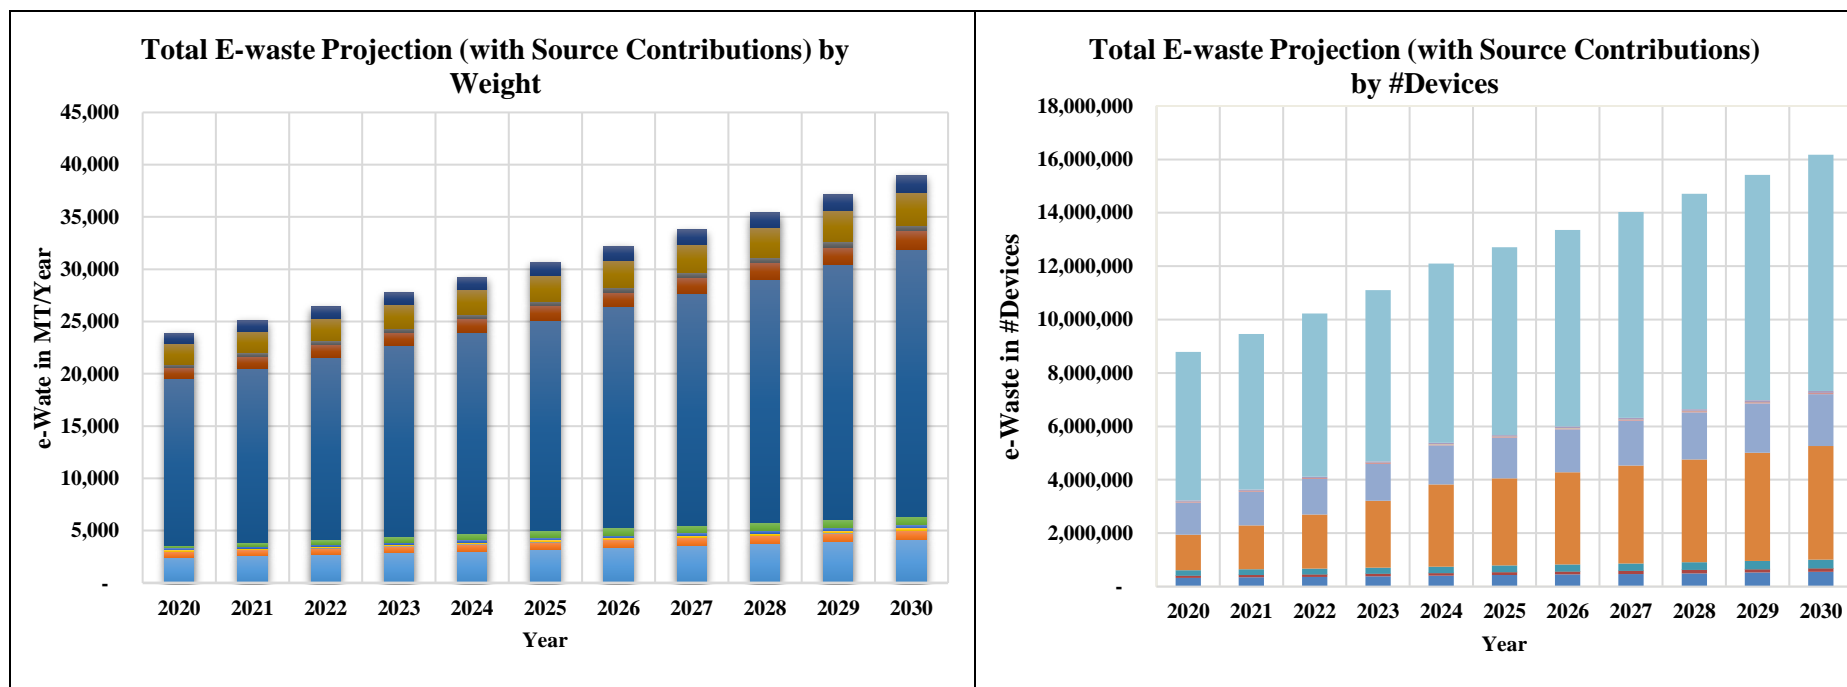

Distribution of E-Waste by Weight in 2020

Distribution of E-Waste by Weight in 2030

Estimated E-Waste Component Distribution as MT/year (only calculated for Recycler Data)

E-Waste Components	2020	2021	2022	2023	2024	2025	2026	2027	2028	2029	2030
Plastics	3,220	3,380	3,548	3,725	3,910	4,105	4,310	4,520	4,740	4,971	5,214
PCB	784	825	867	912	959	1,009	1,061	1,113	1,168	1,226	1,286
Ferrous	4,566	4,793	5,030	5,280	5,542	5,817	6,105	6,404	6,717	7,045	7,389
Non-ferrous	691	727	765	805	847	891	937	984	1,033	1,084	1,138
Glass	209	221	233	246	260	274	289	304	319	335	352
Thermocol & Packaging Material	-	-	-	-	-	-	-	-	-	-	-
Other Wastes	452	476	501	527	554	583	613	644	675	709	744
Total	9,923	10,421	10,945	11,494	12,072	12,679	13,316	13,968	14,653	15,370	16,123

E-waste Projection from 2020 to 2030