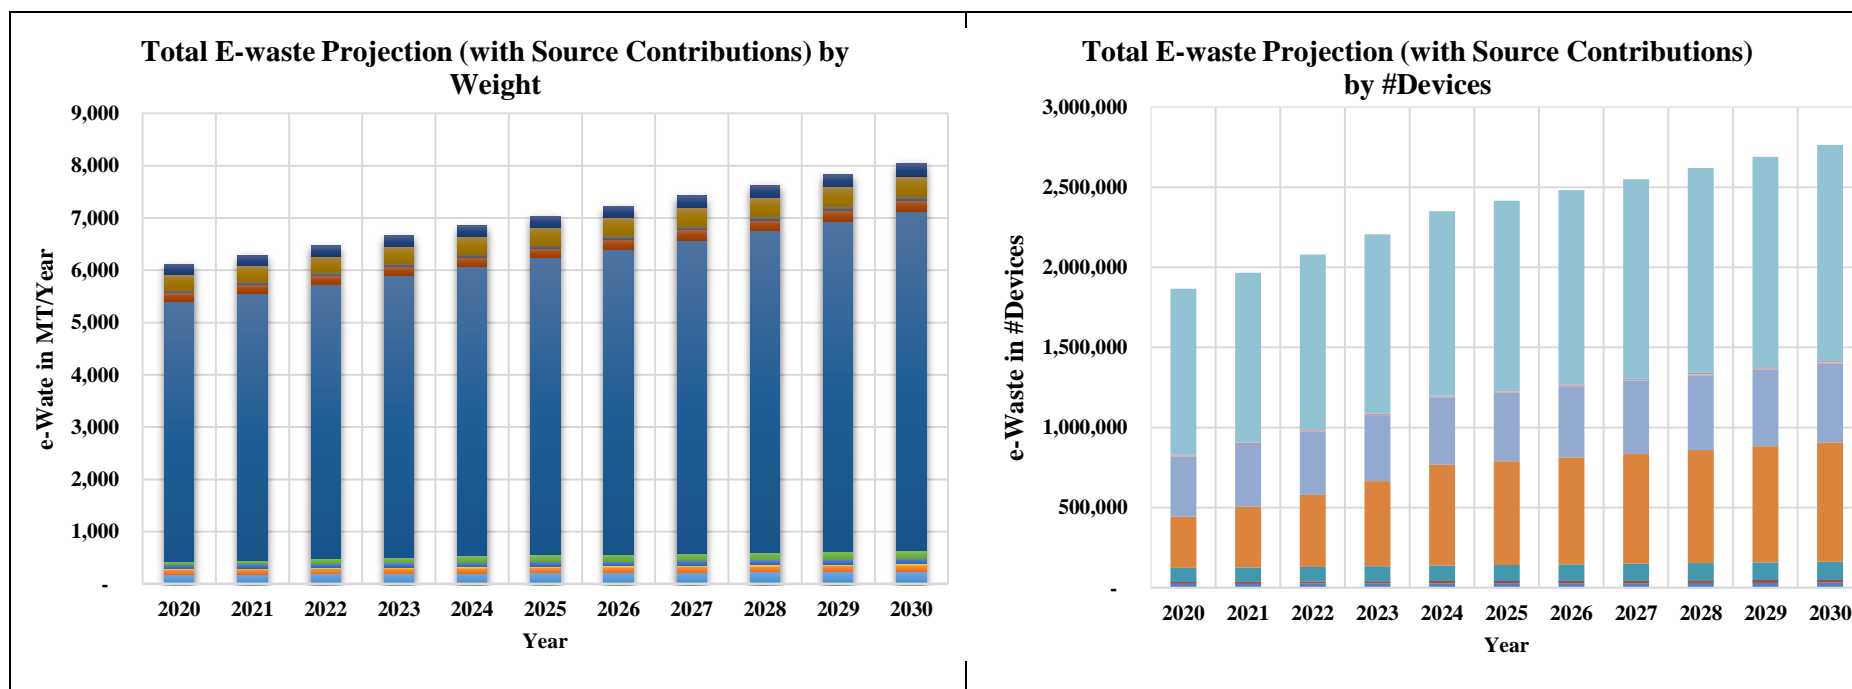

Estimated E-Waste Component Distribution as MT/year (only calculated for Recycler Data)

E-Waste Components	2020	2021	2022	2023	2024	2025	2026	2027	2028	2029	2030
Plastics	905	930	955	981	1,007	1,035	1,063	1,091	1,121	1,151	1,182
PCB	161	166	170	175	180	185	190	195	200	205	211
Ferrous	970	996	1,023	1,051	1,079	1,108	1,139	1,169	1,201	1,234	1,267
Non-ferrous	90	93	95	98	101	103	106	109	112	115	118
Glass	16	16	17	17	18	18	19	19	20	20	21
Thermocol & Packaging Material	-	-	-	-	-	-	-	-	-	-	-
Other Wastes	93	95	98	101	103	106	109	112	115	118	121
Total	2,235	2,295	2,358	2,422	2,488	2,555	2,625	2,696	2,769	2,844	2,921

E-waste Projection from 2020 to 2030