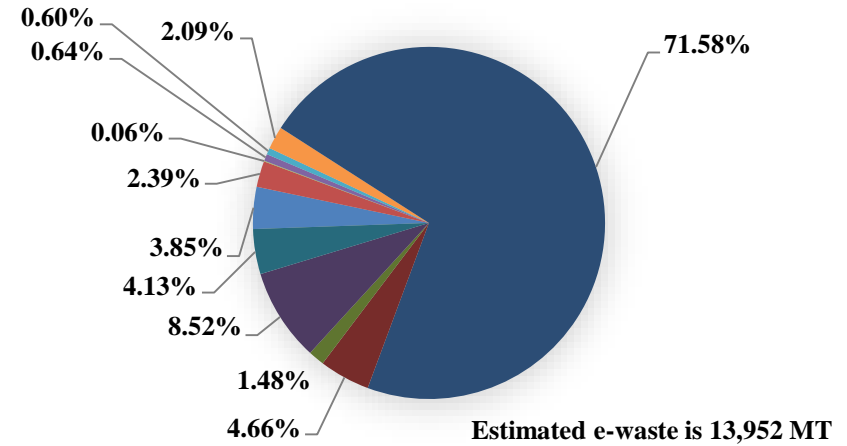

Distribution of E-Waste by #Devices in 2030