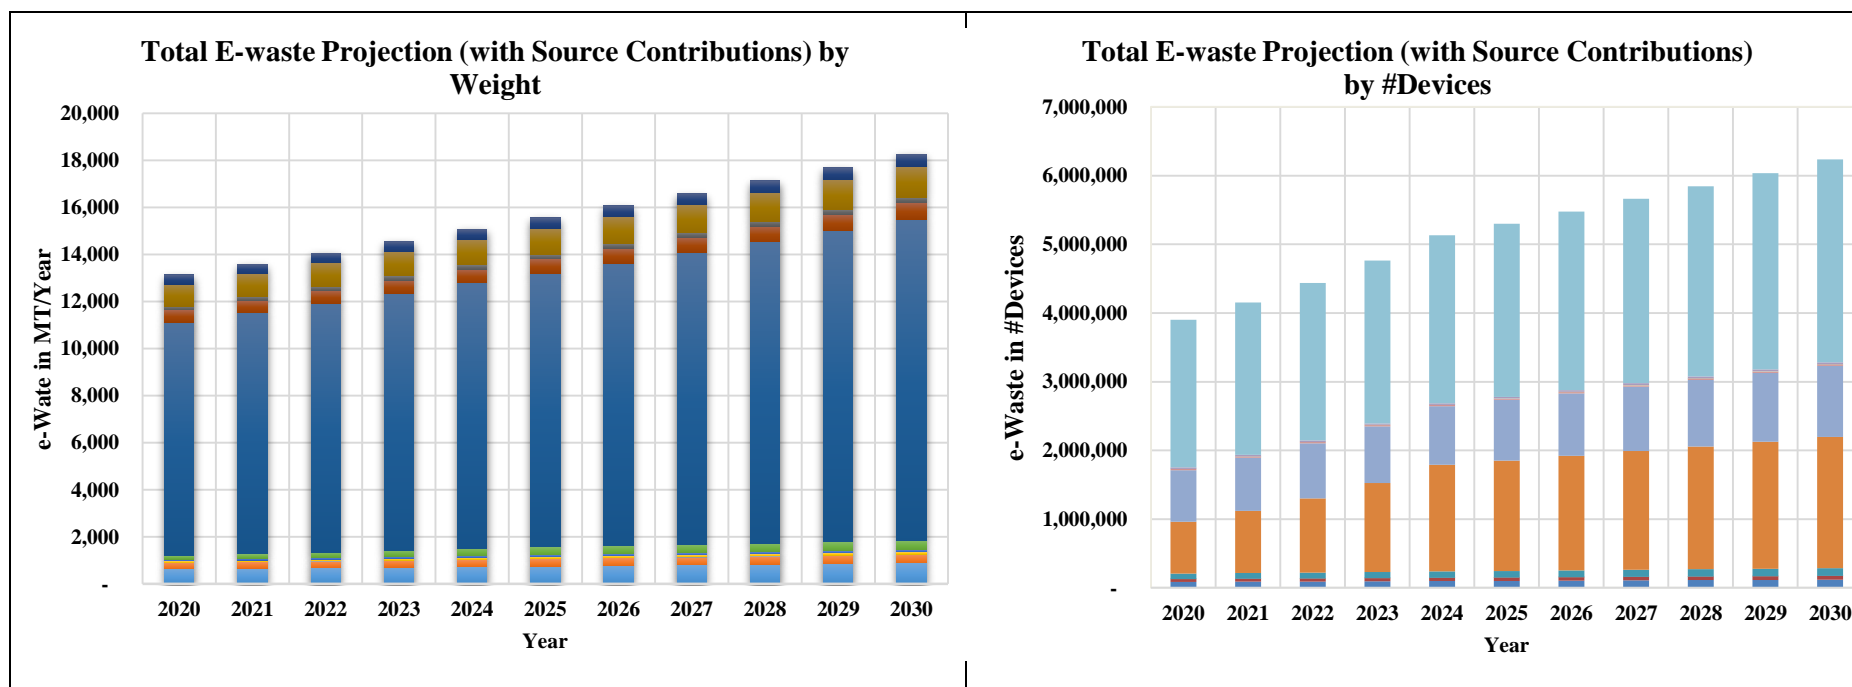

Estimated E-Waste Component Distribution as MT/year (only calculated for Recycler Data)

E-Waste Components	2020	2021	2022	2023	2024	2025	2026	2027	2028	2029	2030
Plastics	1,650	1,703	1,759	1,816	1,876	1,937	2,000	2,065	2,132	2,201	2,273
PCB	325	335	347	358	370	382	395	408	421	435	449
Ferrous	2,324	2,400	2,478	2,559	2,642	2,729	2,818	2,909	3,004	3,102	3,203
Non-ferrous	256	264	273	282	292	301	311	322	332	343	354
Glass	54	56	58	60	63	65	67	69	72	74	76
Thermocol & Packaging Material	-	-	-	-	-	-	-	-	-	-	-
Other Wastes	187	193	200	206	213	220	227	235	243	250	259
Total	4,795	4,952	5,114	5,282	5,455	5,634	5,819	6,008	6,203	6,405	6,613

E-waste Projection from 2020 to 2030