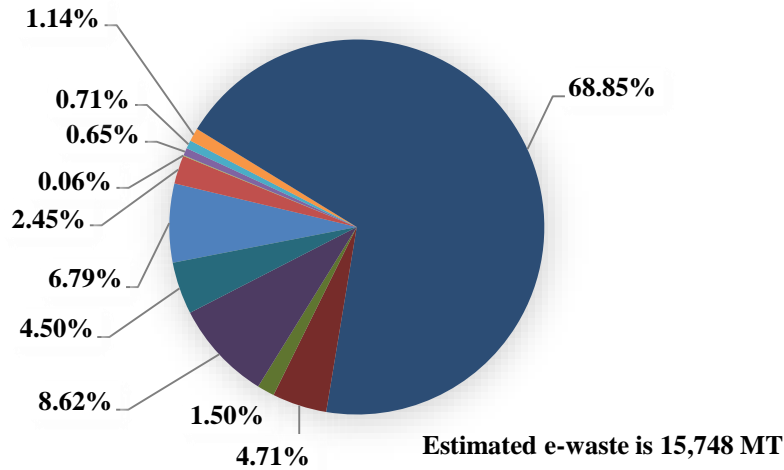

Distribution of E-Waste by #Devices in 2020